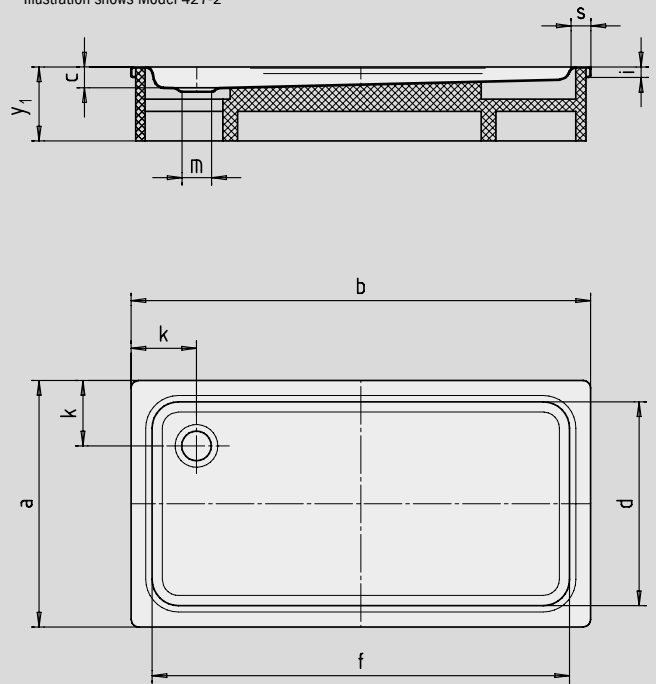

DUSCHPLAN XXL

- generous dimensions ideal for showering with a friend
- a classic among shower trays
- modern, clear design only 65 mm deep
- made of KALDEWEI steel enamel 3,5 mm

Similar illustration

Illustration shows Model 427-2

Model No.		423	425	427	424	426
External length	a	700	750	1000	700	750 mm
External width	b	1400	1400	1400	1700	1700 mm
Depth	c	65	65	65	65	65 mm
Internal length	d	570	620	870	570	670 mm
Internal width	f	1270	1270	1270	1570	1570 mm
Height of rim	i	32	32	32	32	32 mm
Distance tray edge to centre of drain hole	k	200	200	200	200	200 mm
Diameter of drain hole	m	90	90	90	90	90 mm
Width of rim	s	65	65	65	65	65 mm
Height with support	y ₁	160	160	160	160	160 mm
Weight of the enamelled shower tray in kg		27	29	38	33	35
Anti-slip		856 x 300	856 x 300	856 x 549	856 x 300	856 x 300 mm
Full anti-slip		1195 x 493	1195 x 555	1195 x 804	1501 x 493	1501 x 555 mm