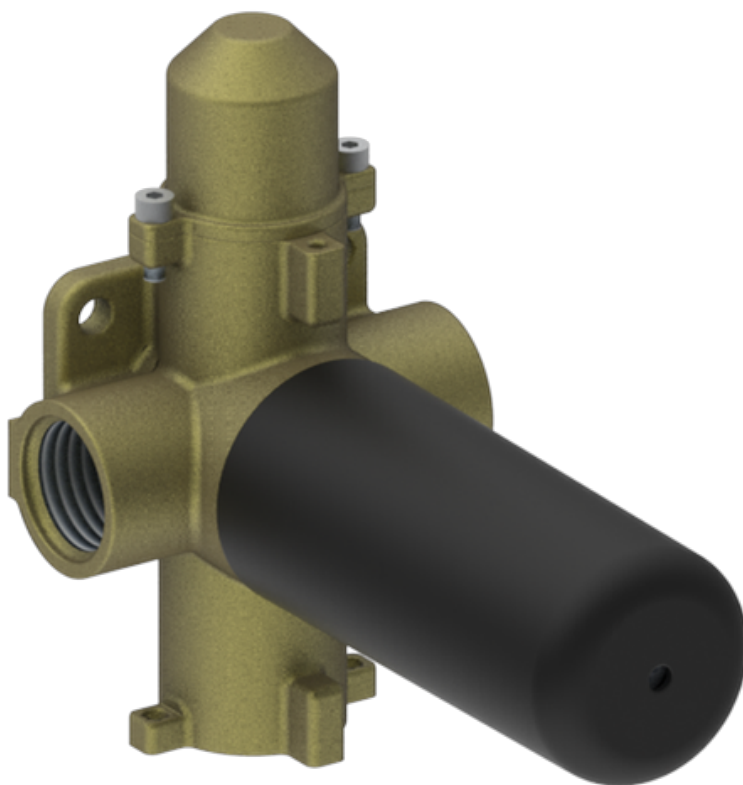

BATHROOM
M-series - 3/4" concealed diverter
with 2 outlets and volume control
valve - rough

E-8052

Old code: 5119200

GRAFF[®]
Art of Bath

40 l/min

5119235Z

5119200

Concealed diverter with 2 outlets