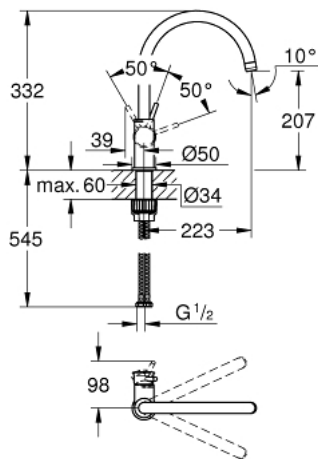

31 234 001 **GROHE BAUCLASSIC SINGLE-LEVER SINK MIXER 1/2"**

PRODUCT DESCRIPTION

- Colour: chrome
- high spout
- single hole installation
- GROHE Long-Life Shine durable sparkling sheen
- GROHE Long-Life 28 mm ceramic cartridge
- Lead and Nickel Free Inner Water Ways
- spout with mousseur
- swivelling tubular spout
- selectable swivel area : 0° / 150° / 360°
- flexible connection hoses
-

31 234 001 GROHE BAUCLASSIC SINGLE-LEVER SINK MIXER 1/2"

SPARE PARTS, April 2020 – now

1: Lever (Order-nr. 46814000)

2: Cartridge (Order-nr. 46963000)

3: Mousseur (Order-nr. 13967000)

4: Mounting set (Order-nr. 48477000)

5: Shank fastening assembly (Order-nr. 48384000)*

* Optional accessories