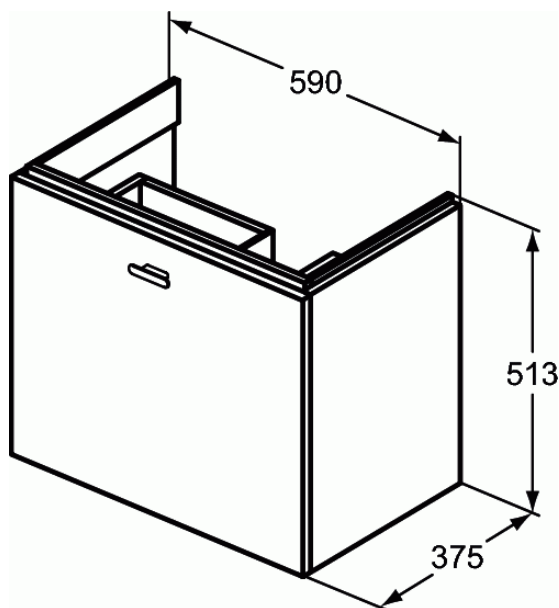

CONNECT SPACE

Wall mounted basin unit 59 cm, left hand

Wall mounted basin unit 59 cm, left hand

Short projection drawer unit with depth 38 cm

Wall mounted

2 drawers (1 external + 1 internal upper drawer)

Divider solutions: boxes in different sizes included in the internal upper drawer

Soft close system for both drawers

Recommended: Space saving siphon EE23033967 (please, order separately)

Including: Handle

For assembly with: Connect Space basin 60 cm (Left hand basin platform) E136501

VARIANTS

Wall mounted basin unit 59 cm, right hand E0315

Wall mounted basin unit 69 cm, left hand E0316

FINISHES*

KR

WG

* KR = Glossy Grey, WG = Glossy White

KEY FEATURES & BENEFITS