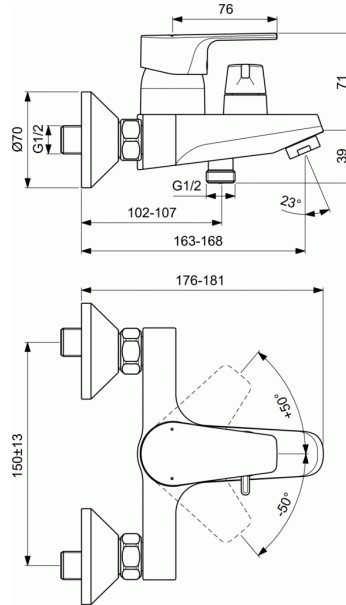

CERAFINE D

Exposed bath & shower mixer

Exposed bath & shower mixer

38 mm ceramic cartridge FirmaFlow® with hot water limiter
Metal handle with red and blue indicator
Check valve
Standard S-connections
Aerator Perlator
Ceramic manual diverter
Comply with EN817

FINISHES*

* AA = Chrome, U8 = Grey Pearl/chrome