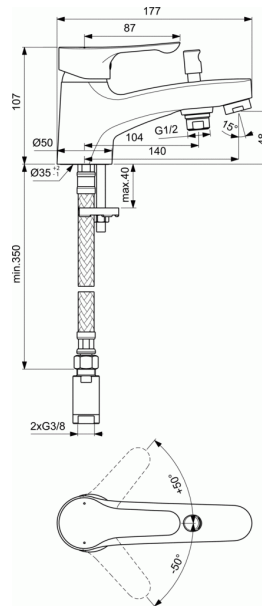

## One-hole bath & shower mixer

### One-hole bath & shower mixer

- 35 mm ceramic cartridge with hot water limiter
- Click technology
- Metal handle with red and blue colour indication
- Check valve
- Flexible hoses G3/8" for water supply
- Perlator aerator
- Automatic diverter
- Comply with EN817