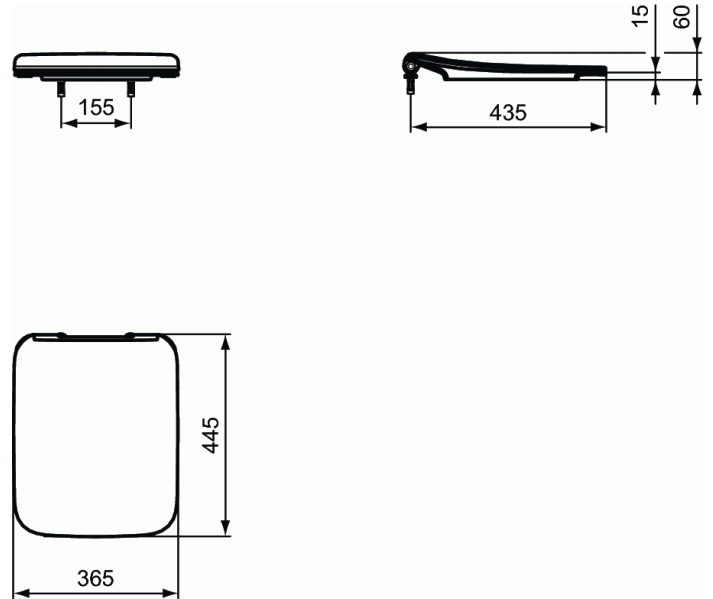

STRADA II

Seat and cover THIN, SOFT CLOSE

Seat and cover THIN, SOFT CLOSE

Short projection

With Easy Take Off hinges

Duroplast

FINISHES*

* 01 = Euro White