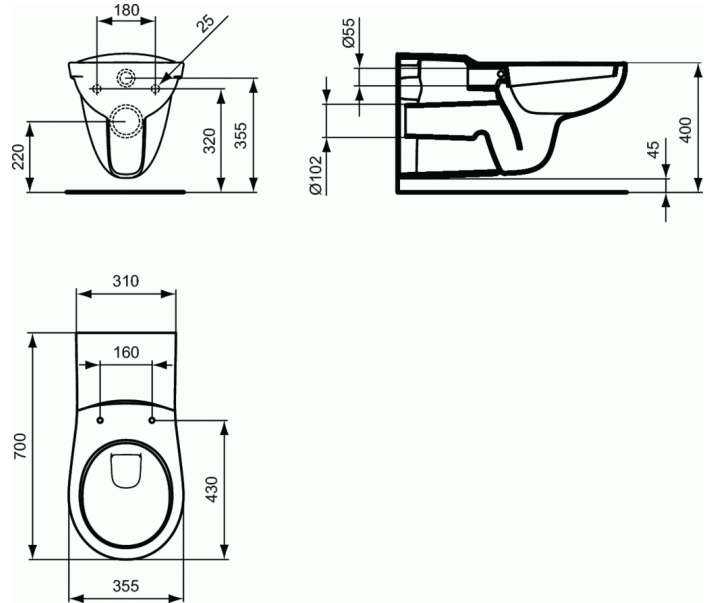

CONTOUR 21

Wall mounted WC bowl - 70 cm projection

Wall mounted WC bowl - 70 cm projection

Contour 21 Wall mounted WC bowl, 70 cm projection

Washdown

Horizontal outlet

EN 997

Loose on pallet

Recommended optional: Flushing pipe 400 x 45 mm

Necessary equipment:

- Seat & cover, duroplast, metal hinges VV300601

Recommended equipment:

- Flushing pipe 400 x 45 mm K836167

REQUIRED

Flushing pipe

K8361