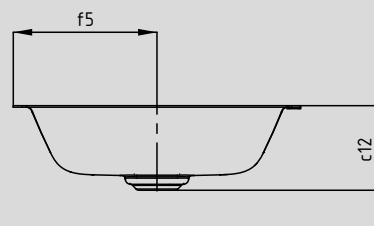

CONO UNDERCOUNTER WASHBASIN

- washbasin with premium character exudes elegance and harmony
- optimally integrated enamelled waste accentuates the underlying geometry of the washbasin
- perfectly complements the CONO range

Similar illustration

Model No.		3078
External length	a_1	470 mm
Internal length	a_5	432 mm
External width	b_1	381 mm
Internal width	b_5	348 mm
Distance basin surface to bottom edge of waste hole	c_{12}	112 mm
Distance outer edge to centre of waste hole	f_5	191 mm
Weight of the enamelled washbasin in kg		4,5