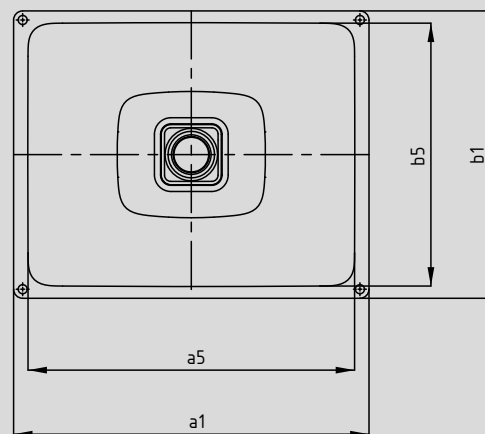

CONO UNDERCOUNTER WASHBASIN

- washbasin with premium character exudes elegance and harmony
- optimally integrated enamelled waste accentuates the underlying geometry of the washbasin
- perfectly complements the CONO range

Similar illustration

Model No.		3078
External length	a_1	470 mm
Internal length	a_5	432 mm
External width	b_1	381 mm
Internal width	b_5	348 mm
Distance basin surface to bottom edge of waste hole	c_{12}	112 mm
Distance outer edge to centre of waste hole	f_5	191 mm
Weight of the enamelled washbasin in kg		4,5