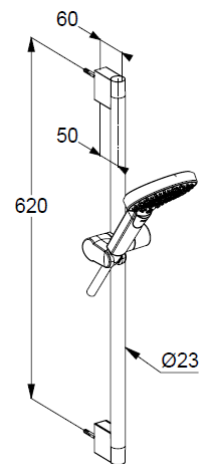

connection G $\frac{1}{2}$

sieve seal

shower hose

plastic coated

with metal-effect

with conical nuts

anti twist

G $\frac{1}{2}$ x G $\frac{1}{2}$ x 1600mm

wall rail 600mm

height-adjustable hand shower holder

with fixing material

for rigid wall mounting

Produktabbildung/ Product picture

Maßzeichnung/ Dimensional drawing

Durchfluss/ Flow rate