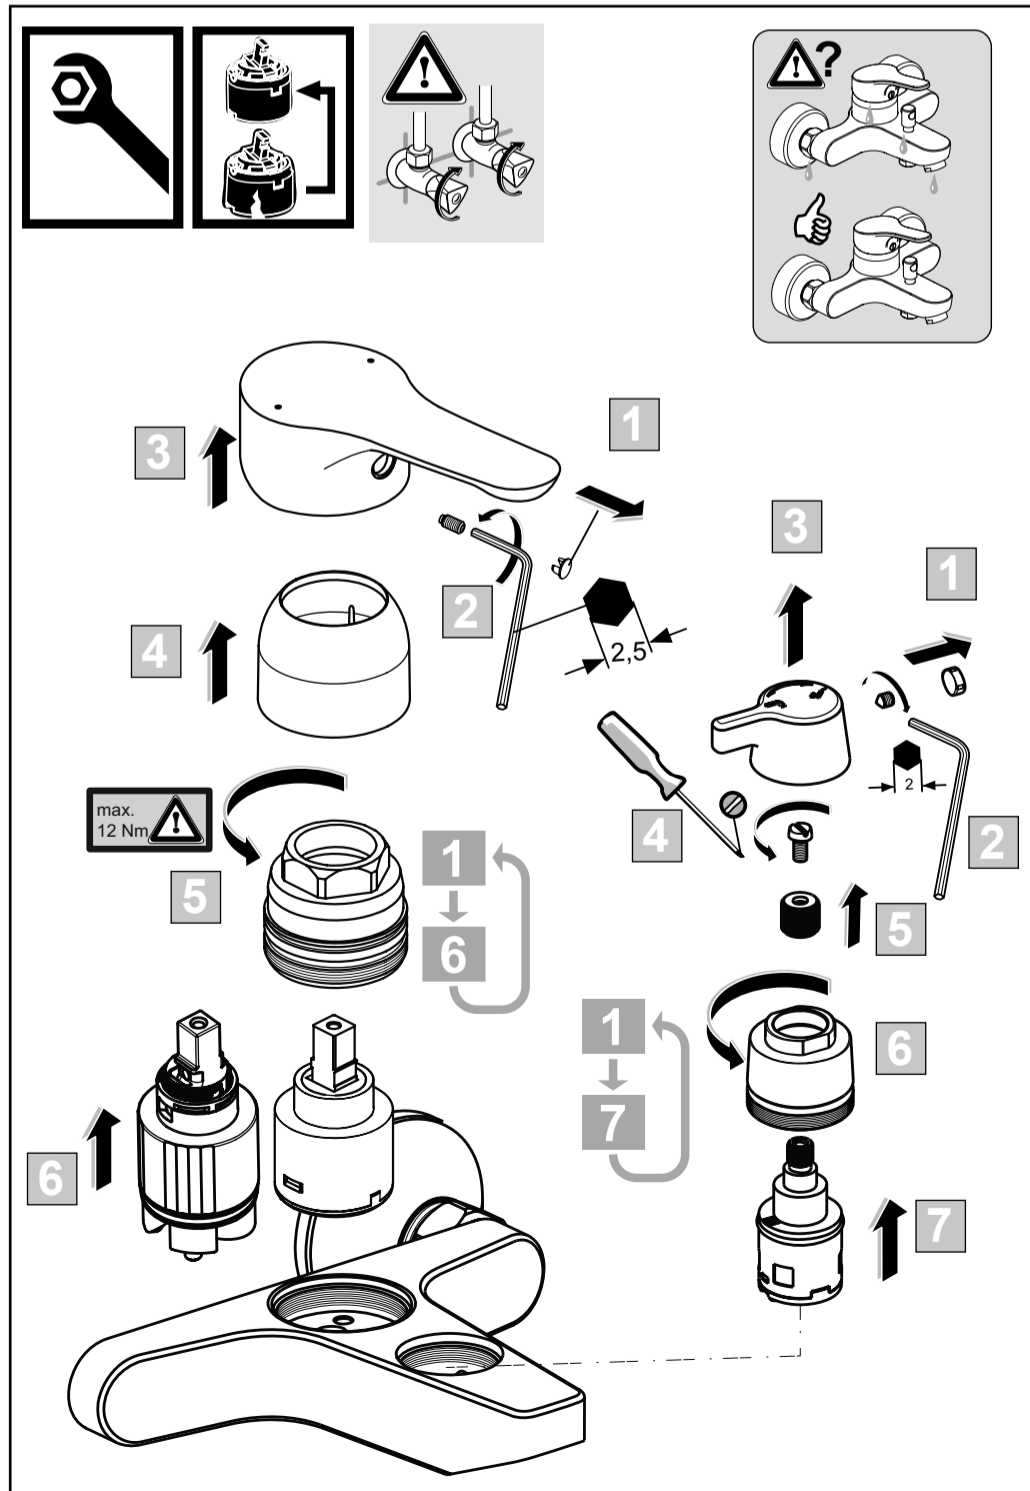

	P bar				Q (3 bar)
	T °C				l/min
					20 13

Ideal Standard

ALPHA

05.2021 / B665906

Ideal Standard International NV
Corporate Village – Gent Building
Da Vincilaan 2
1935 Zaventem
Belgium
<http://www.idealstandardinternational.com>