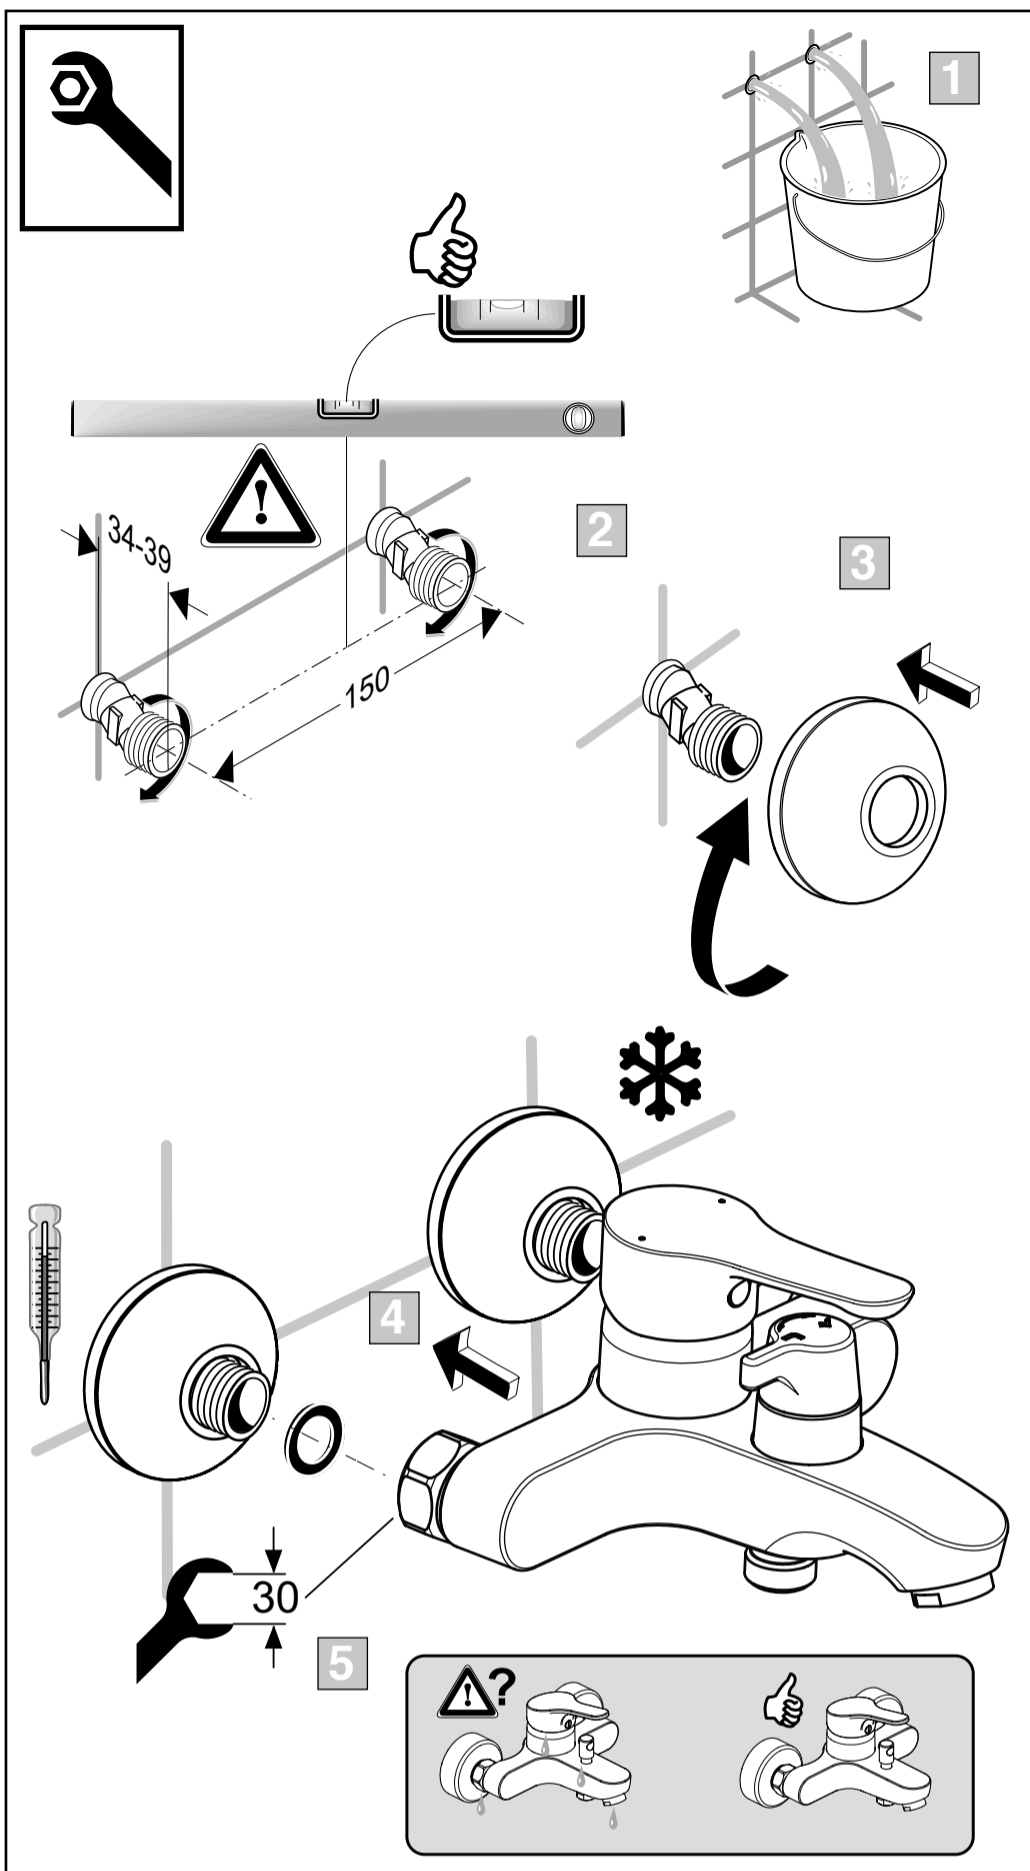

	P bar				Q (3 bar)
	T °C				l/min
					20 13

Ideal Standard

ALPHA

05.2021 / B665906

Ideal Standard International NV
Corporate Village – Gent Building
Da Vincilaan 2
1935 Zaventem
Belgium
<http://www.idealstandardinternational.com>