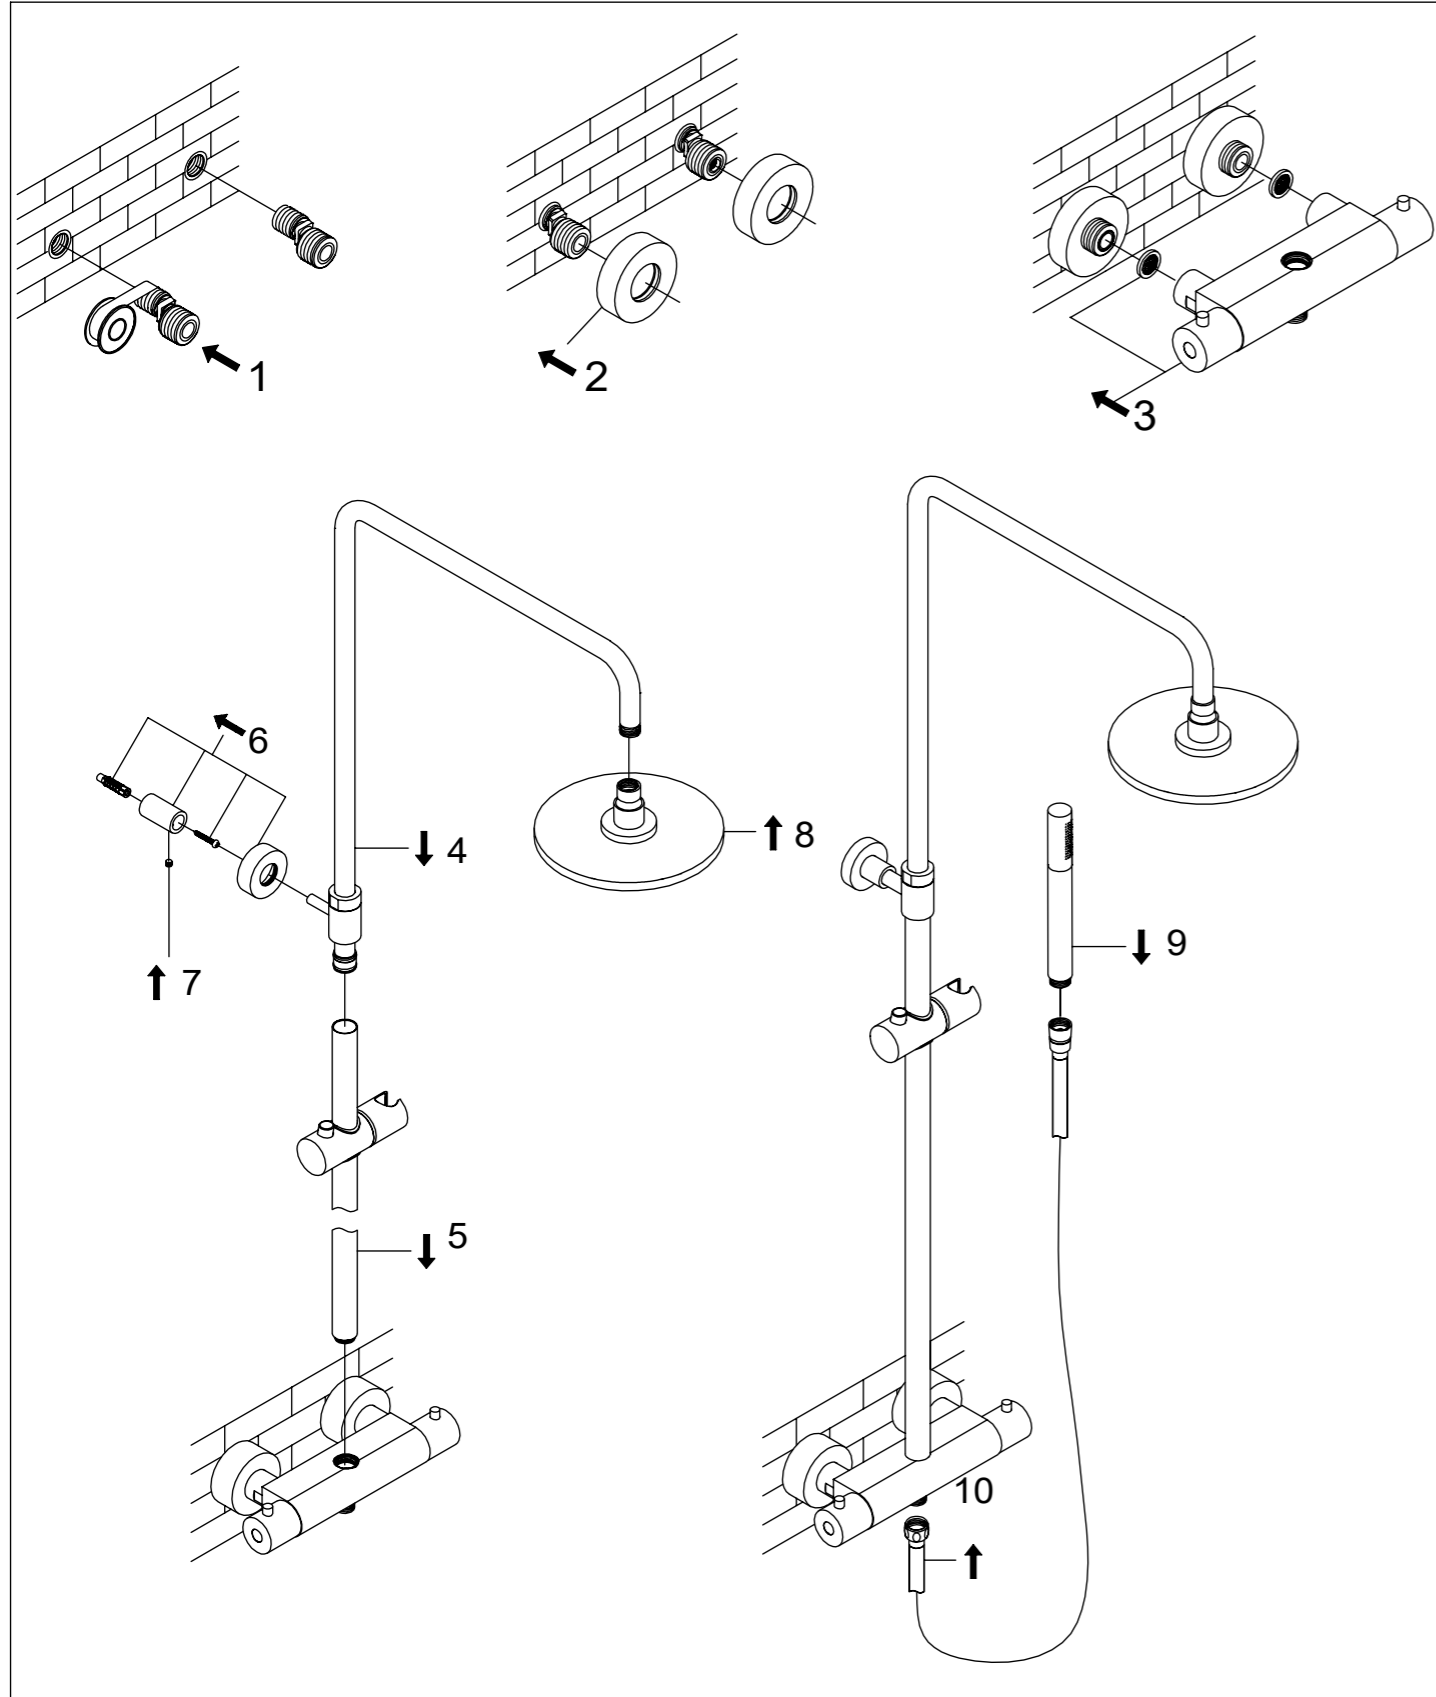

STEINBERG

Brauseset

Shower set

Art.Nr. 100 2721 BN

Installation / Installation