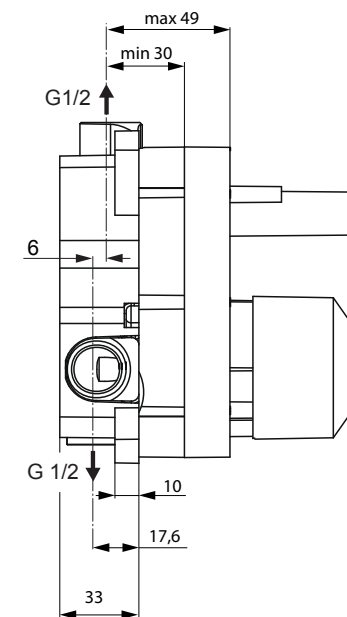

Ideal Standard International NV
Corporate Village - Gent Building
Da Vincilaan 2
1935 Zaventem
Belgium

www.idealstandardinternational.com