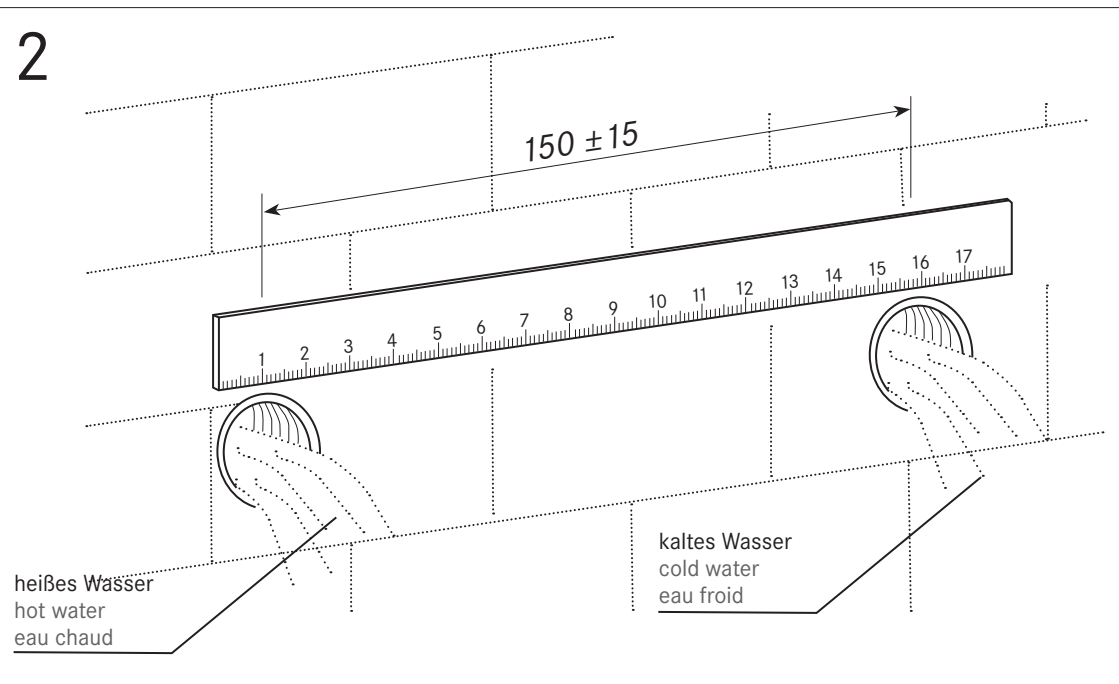

STEINBERG

finest faucets and accessories

MONTAGEANLEITUNG
INSTALLATION MANUAL
GUIDE D'INSTALLATION

240 1100

STEINBERG

finest faucets and accessories

TZ

2

3

STEINBERG

finest faucets and accessories

STEINBERG

finest faucets and accessories

11

Körper plan an die Wand halten und die M6 Schrauben anziehen
Hold body against the wall and then tighten the M6 screws
Maintenir le corps contre le mur et serrer les vis M6