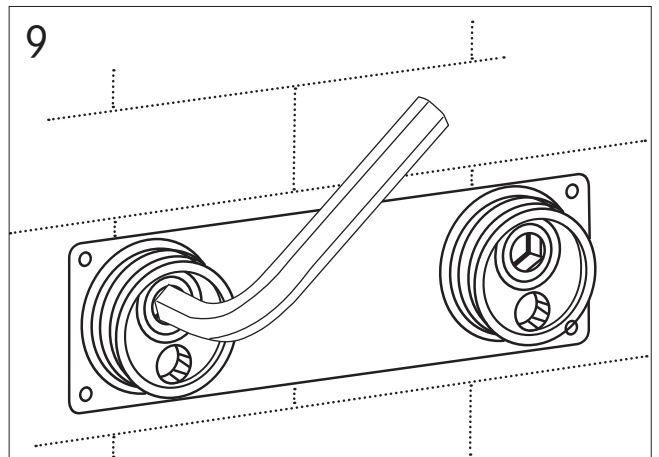

STEINBERG

finest faucets and accessories

MONTAGEANLEITUNG
INSTALLATION MANUAL
GUIDE D'INSTALLATION

240 1100

STEINBERG

finest faucets and accessories

TZ

2

3

STEINBERG

finest faucets and accessories

STEINBERG

finest faucets and accessories

11

Körper plan an die Wand halten und die M6 Schrauben anziehen
Hold body against the wall and then tighten the M6 screws
Maintenir le corps contre le mur et serrer les vis M6