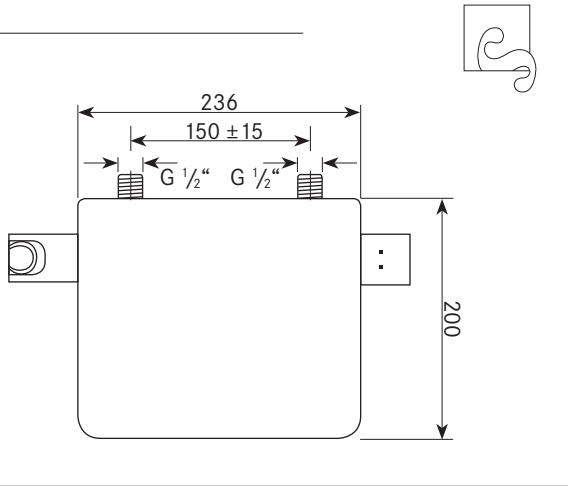

STEINBERG

finest faucets and accessories

TZ