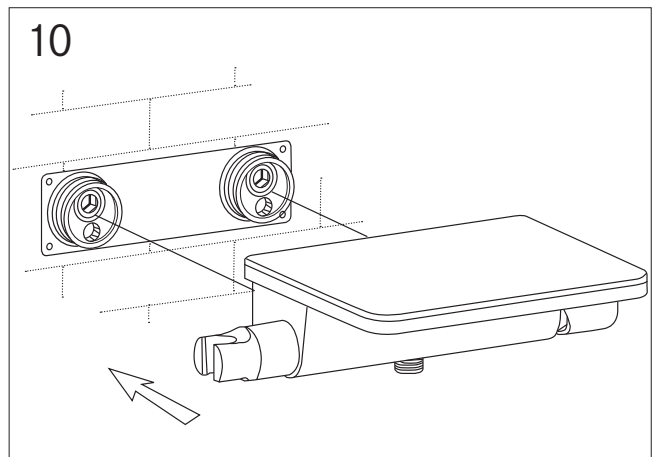

STEINBERG

finest faucets and accessories

MONTAGEANLEITUNG
INSTALLATION MANUAL
GUIDE D'INSTALLATION

240 1100

STEINBERG

finest faucets and accessories

TZ

2

3

STEINBERG

finest faucets and accessories

STEINBERG

finest faucets and accessories

11

Körper plan an die Wand halten und die M6 Schrauben anziehen
Hold body against the wall and then tighten the M6 screws
Maintenir le corps contre le mur et serrer les vis M6