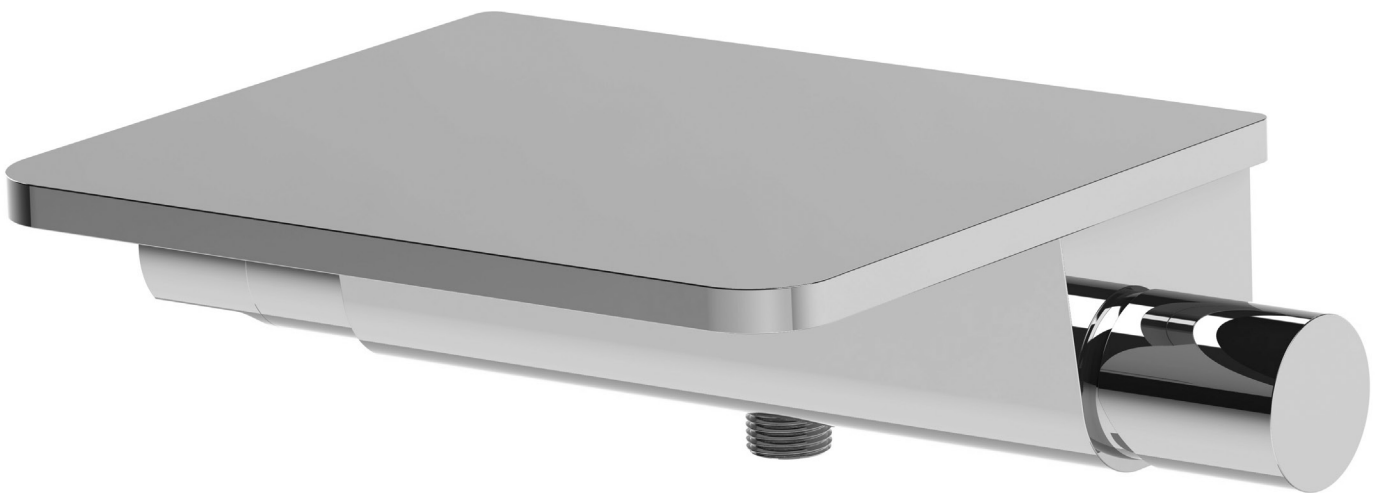

STEINBERG

finest faucets and accessories

MONTAGEANLEITUNG
INSTALLATION MANUAL
GUIDE D'INSTALLATION

240 1100

STEINBERG

finest faucets and accessories

TZ

2

3

STEINBERG

finest faucets and accessories

STEINBERG

finest faucets and accessories

11

Körper plan an die Wand halten und die M6 Schrauben anziehen
Hold body against the wall and then tighten the M6 screws
Maintenir le corps contre le mur et serrer les vis M6