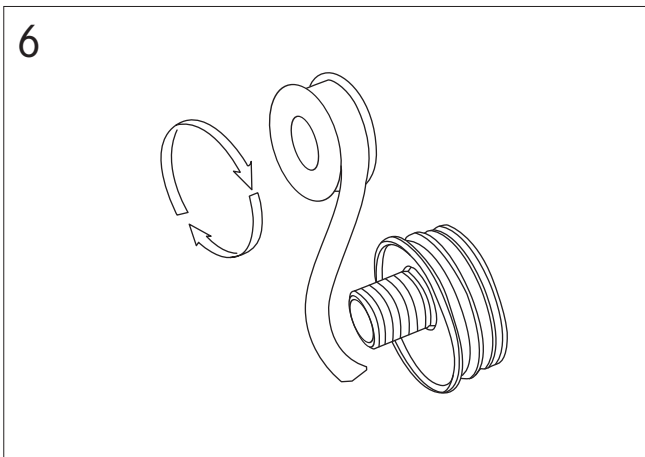

STEINBERG

finest faucets and accessories

MONTAGEANLEITUNG
INSTALLATION MANUAL
GUIDE D'INSTALLATION

240 1100

STEINBERG

finest faucets and accessories

TZ

2

3

STEINBERG

finest faucets and accessories

STEINBERG

finest faucets and accessories

11

Körper plan an die Wand halten und die M6 Schrauben anziehen
Hold body against the wall and then tighten the M6 screws
Maintenir le corps contre le mur et serrer les vis M6