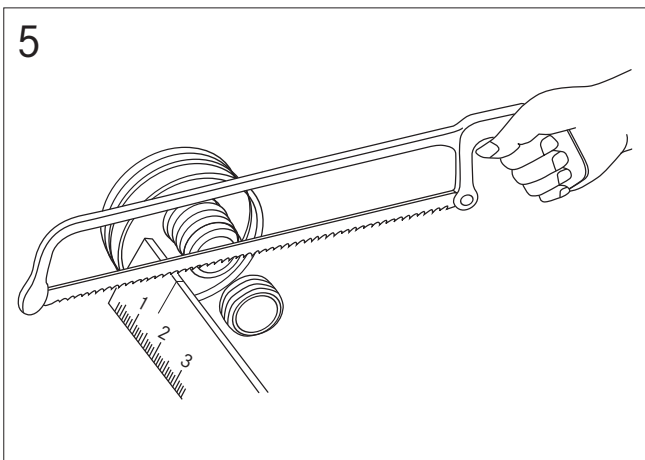

STEINBERG

finest faucets and accessories

MONTAGEANLEITUNG
INSTALLATION MANUAL
GUIDE D'INSTALLATION

240 1100

STEINBERG

finest faucets and accessories

TZ

2

3

STEINBERG

finest faucets and accessories

STEINBERG

finest faucets and accessories

11

Körper plan an die Wand halten und die M6 Schrauben anziehen
Hold body against the wall and then tighten the M6 screws
Maintenir le corps contre le mur et serrer les vis M6