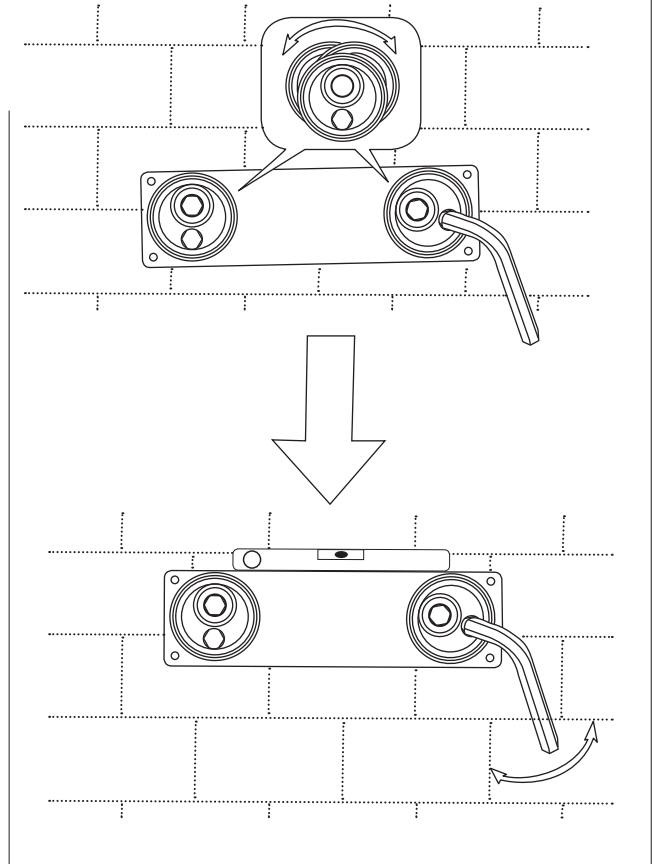

STEINBERG

finest faucets and accessories

MONTAGEANLEITUNG
INSTALLATION MANUAL
GUIDE D'INSTALLATION

240 1100

STEINBERG

finest faucets and accessories

TZ

2

3

STEINBERG

finest faucets and accessories

STEINBERG

finest faucets and accessories

11

Körper plan an die Wand halten und die M6 Schrauben anziehen
Hold body against the wall and then tighten the M6 screws
Maintenir le corps contre le mur et serrer les vis M6