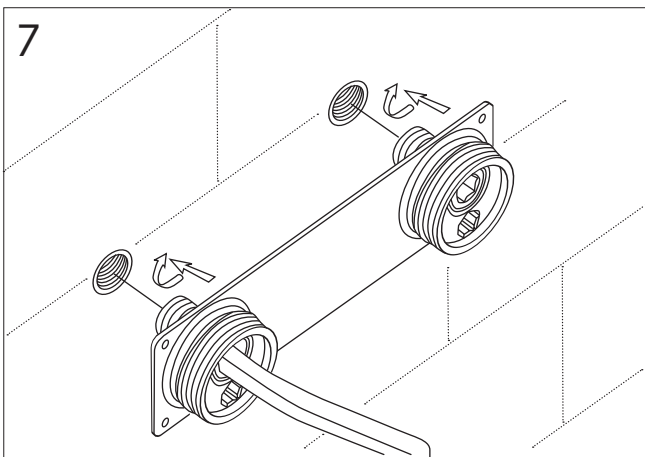

STEINBERG

finest faucets and accessories

MONTAGEANLEITUNG
INSTALLATION MANUAL
GUIDE D'INSTALLATION

240 1100

STEINBERG

finest faucets and accessories

TZ

2

3

STEINBERG

finest faucets and accessories

STEINBERG

finest faucets and accessories

11

Körper plan an die Wand halten und die M6 Schrauben anziehen
Hold body against the wall and then tighten the M6 screws
Maintenir le corps contre le mur et serrer les vis M6