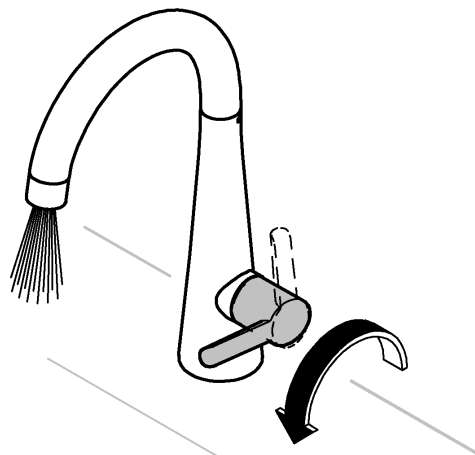

G^{3/8}
SW19
660mm

2

3

4

5

6

MAINTENANCE 

Pure Freude an Wasser