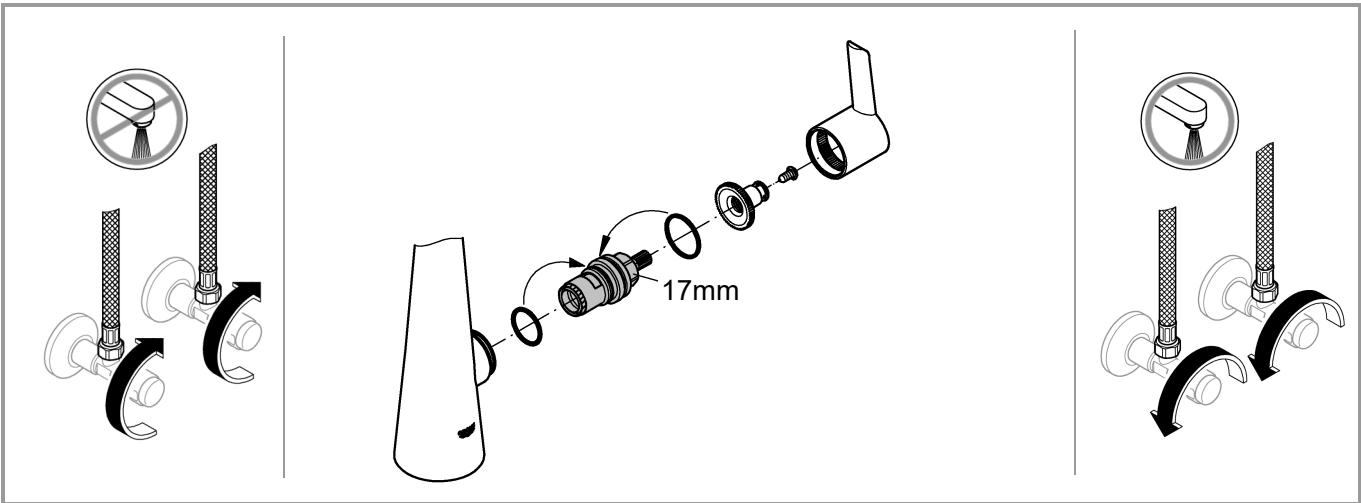

G^{3/8}
SW19
660mm

2

3

4

5

6

MAINTENANCE 

Pure Freude an Wasser