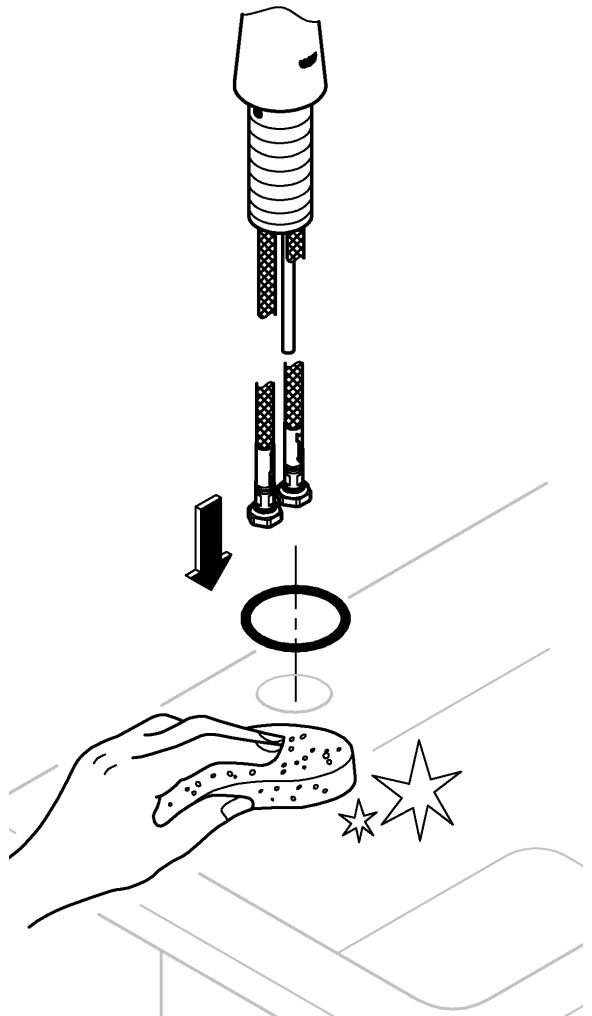

G^{3/8}
SW19
660mm

2

3

4

5

6

MAINTENANCE 

Pure Freude an Wasser