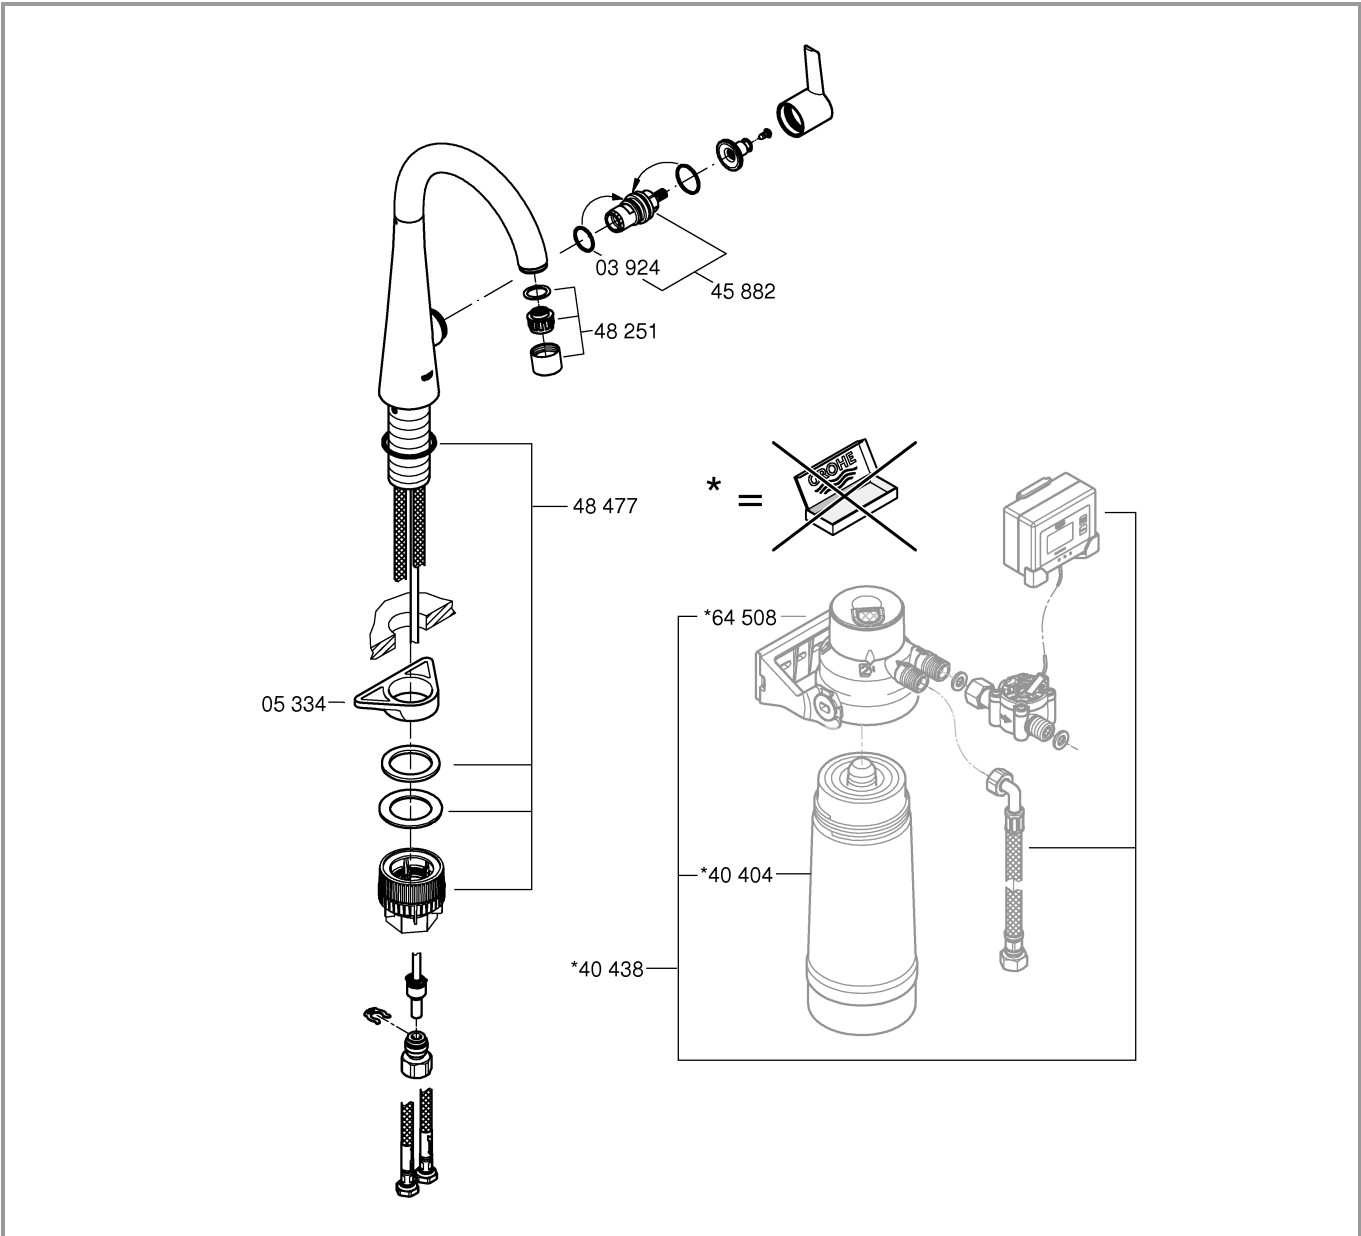

G^{3/8}
SW19
660mm

2

3

4

5

6

MAINTENANCE 

Pure Freude an Wasser