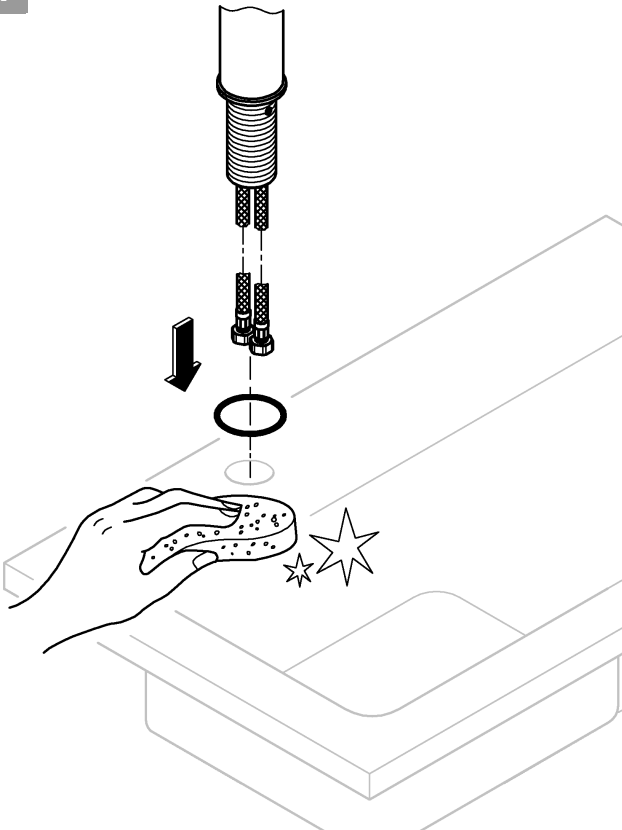

DIN 1988
DIN EN 806

1

2

3

A series of 20 horizontal lines for writing, spaced evenly down the page.

Pure Freude an Wasser

GROHE
WAVES

D