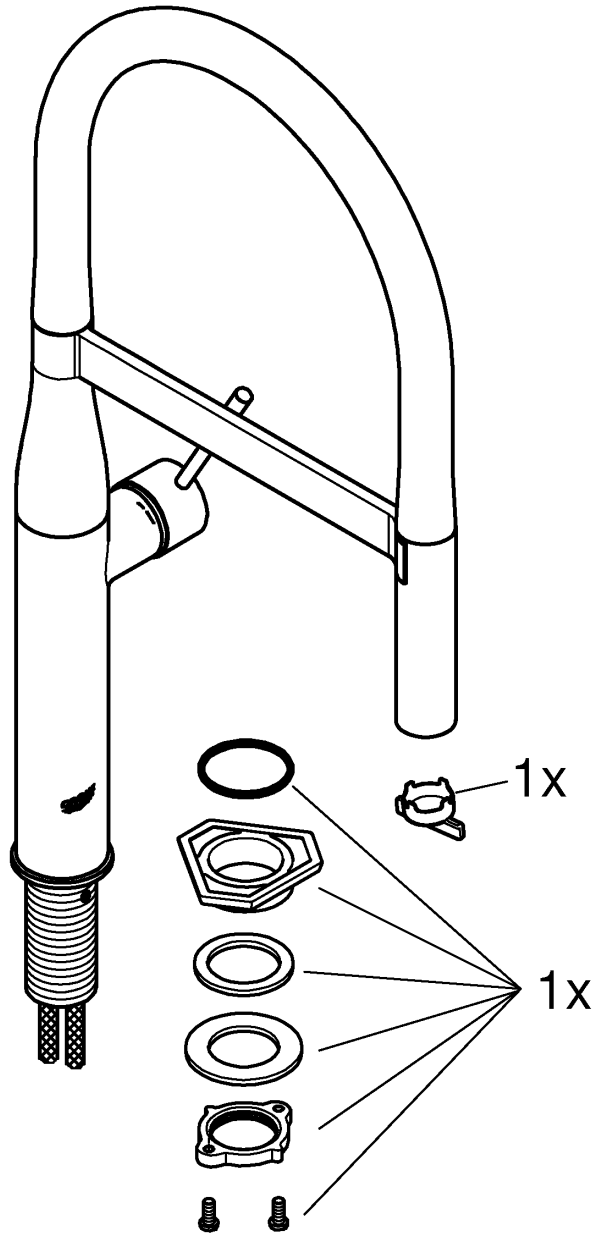

DIN 1988
DIN EN 806

1

2

3

A series of 20 horizontal lines for writing, spaced evenly down the page.

Pure Freude an Wasser

GROHE
WAVES

D