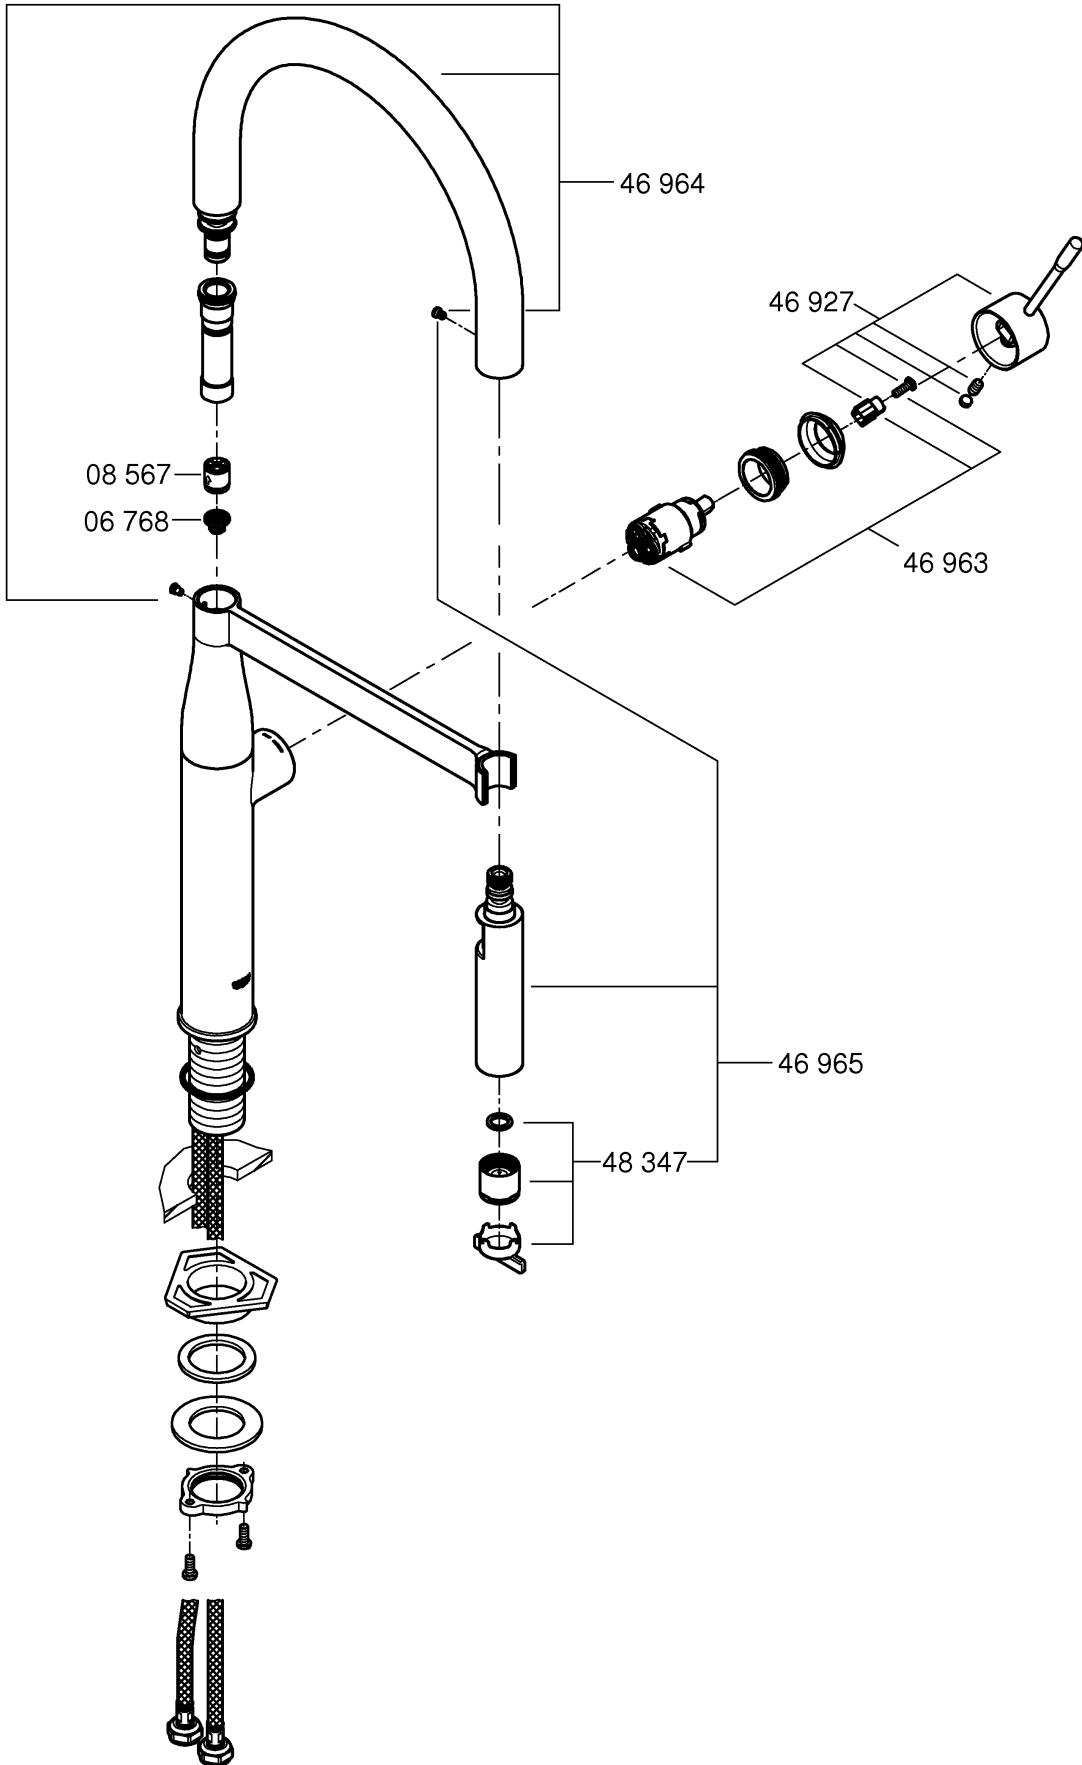

DIN 1988
DIN EN 806

1

2

3

A series of 20 horizontal lines for writing, spaced evenly down the page.

Pure Freude an Wasser

GROHE
WAVES

D