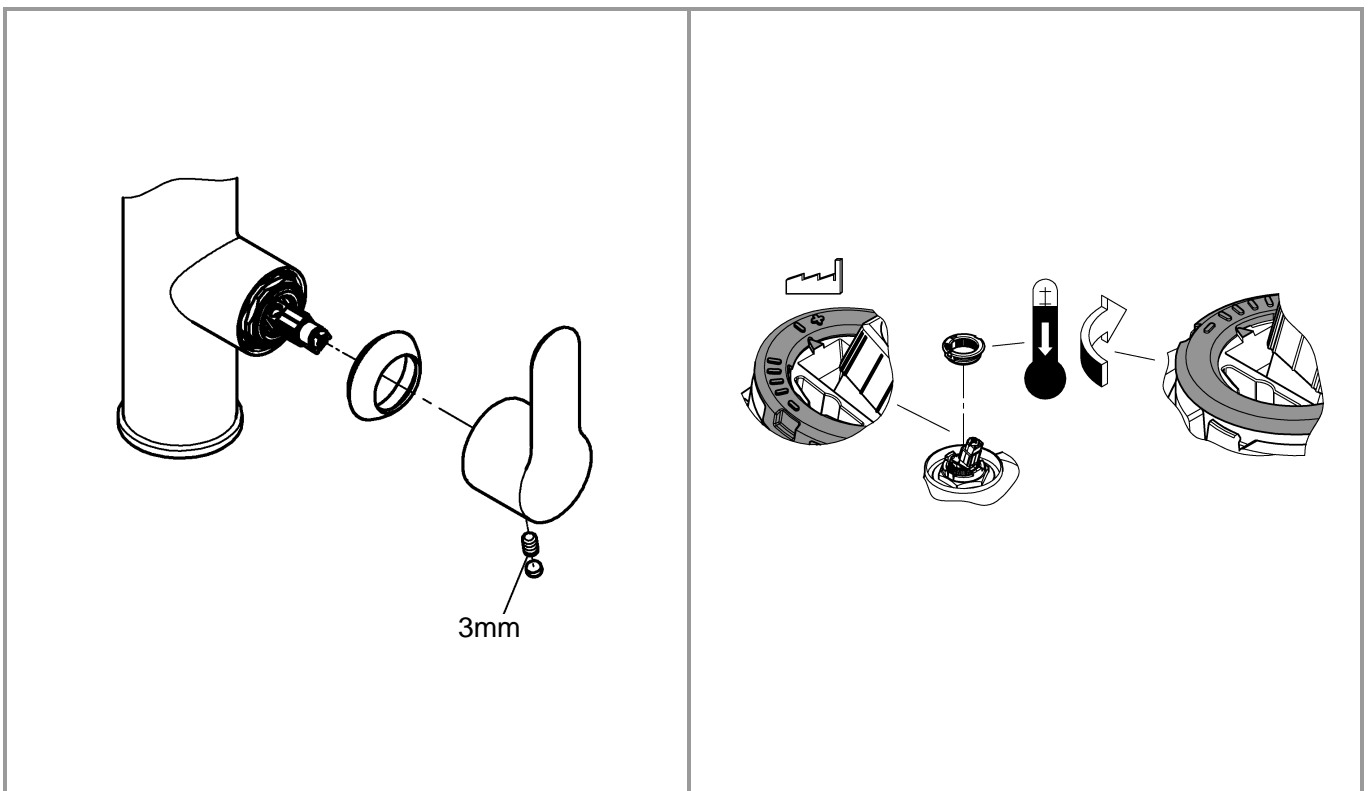

DIN 1988
DIN EN 806

1

2

3

A series of 20 horizontal lines for writing, spaced evenly down the page.

Pure Freude an Wasser

GROHE
WAVES

D