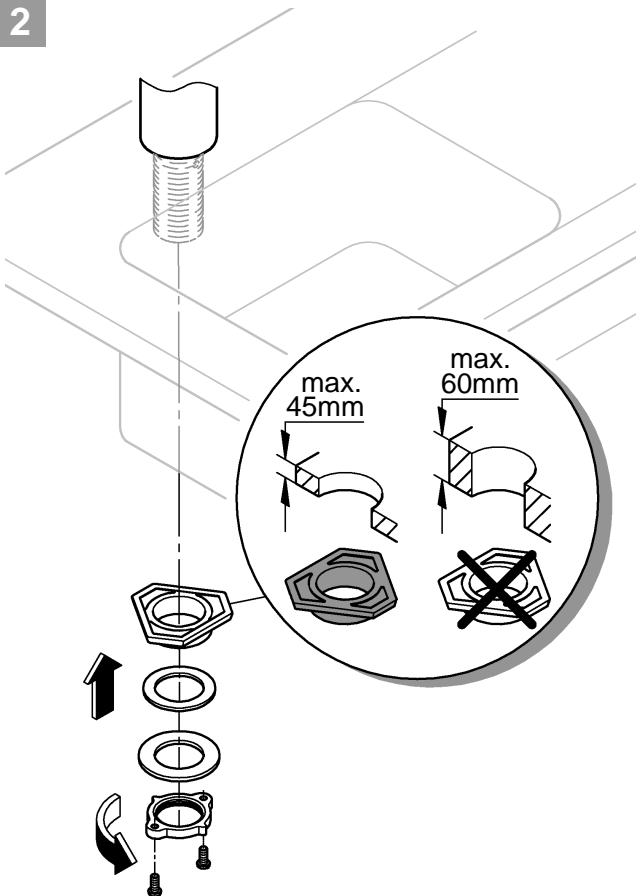

DIN 1988
DIN EN 806

1

2

3

A series of 20 horizontal lines for writing, spaced evenly down the page.

Pure Freude an Wasser

GROHE
WAVES

D