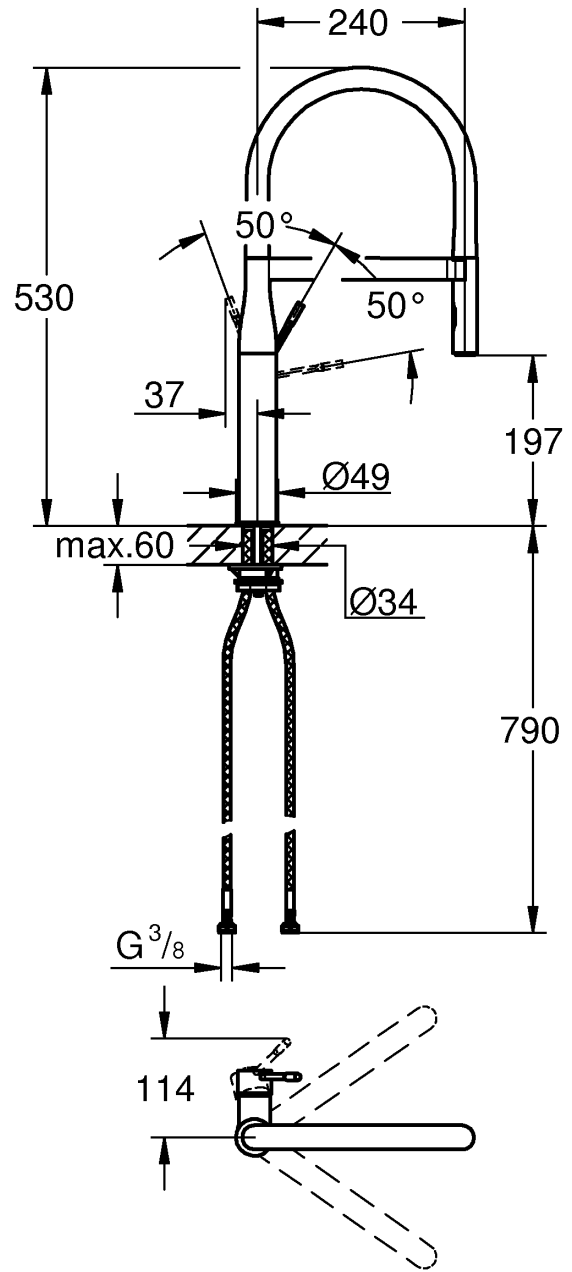

30 294

1

2

3

4

5

6

7

DIN 1988
DIN EN 806

1

2

3

A series of 20 horizontal lines for writing, spaced evenly down the page.

Pure Freude an Wasser

GROHE
WAVES

D