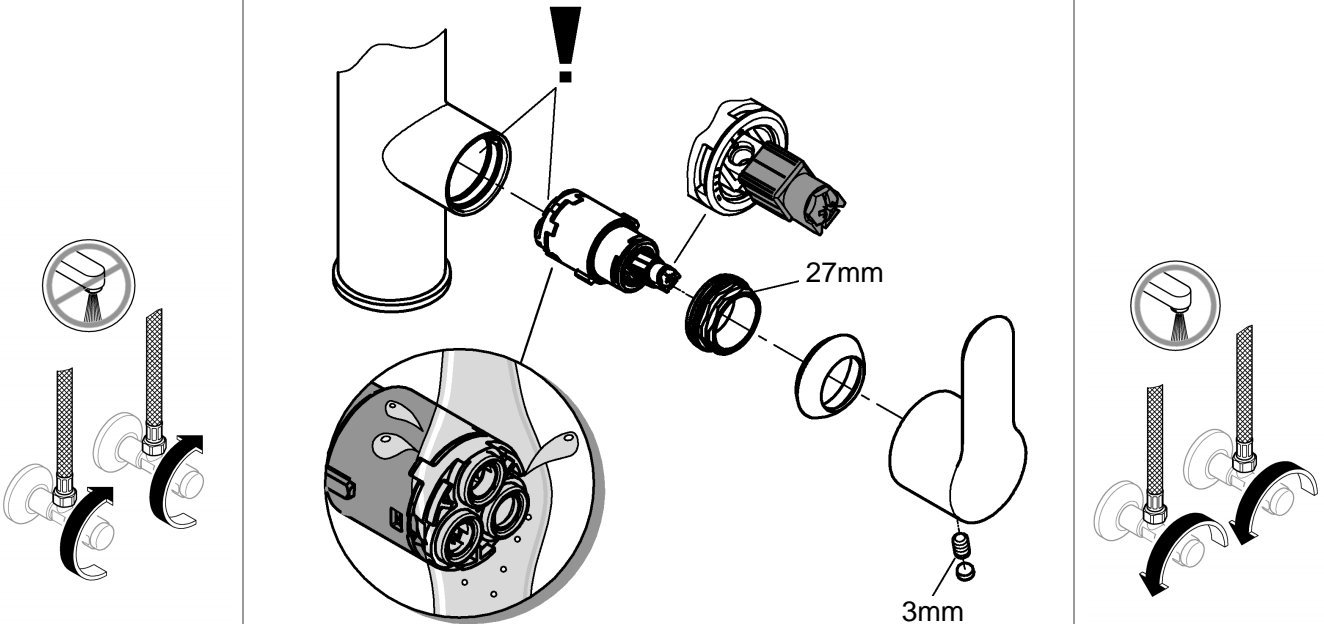

DIN 1988
DIN EN 806

1

2

3

A series of 20 horizontal lines for writing, spaced evenly down the page.

Pure Freude an Wasser

GROHE
WAVES

D