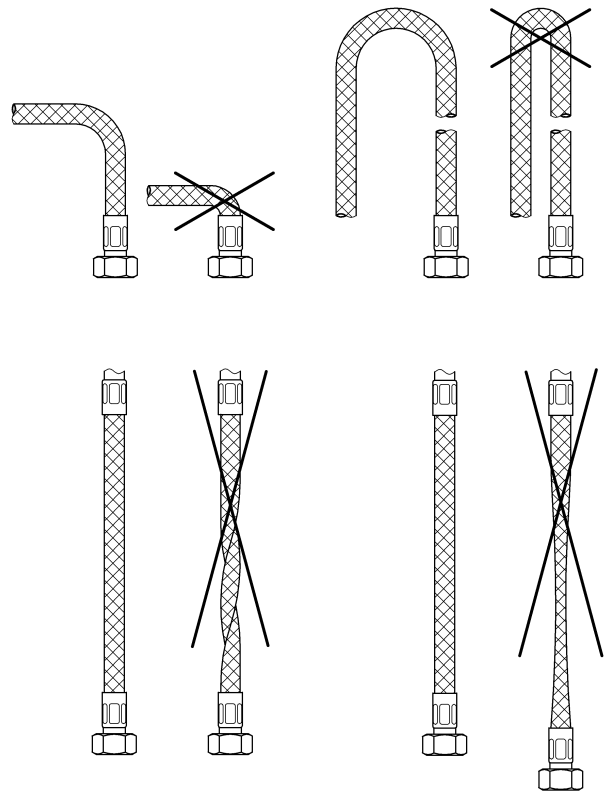

DIN 1988
DIN EN 806

1

2

3

A series of 20 horizontal lines for writing, spaced evenly down the page.

Pure Freude an Wasser

GROHE
WAVES

D