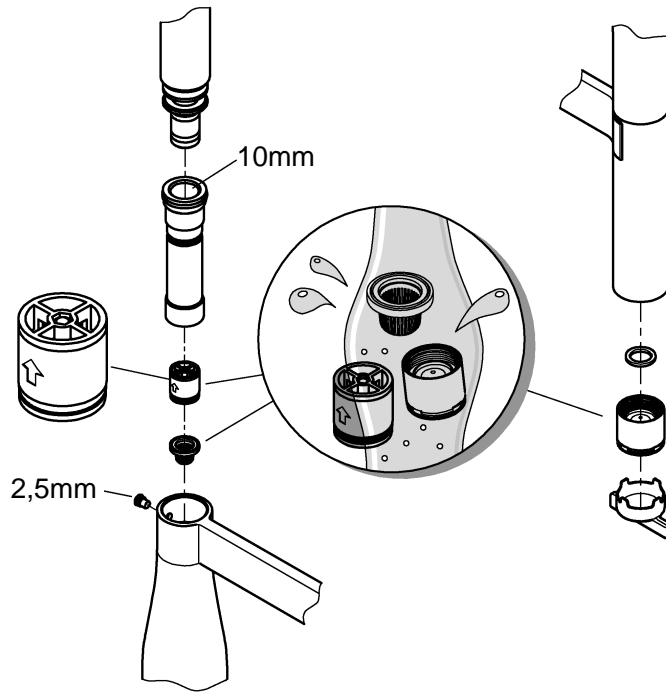

DIN 1988
DIN EN 806

1

2

3

A series of 20 horizontal lines for writing, spaced evenly down the page.

Pure Freude an Wasser

GROHE
WAVES

D