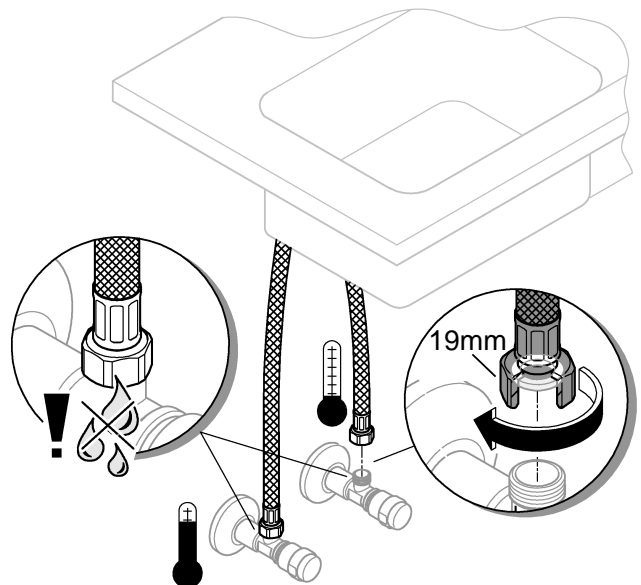

DIN 1988
DIN EN 806

1

2

3

A series of 20 horizontal lines for writing, spaced evenly down the page.

Pure Freude an Wasser

GROHE
WAVES

D