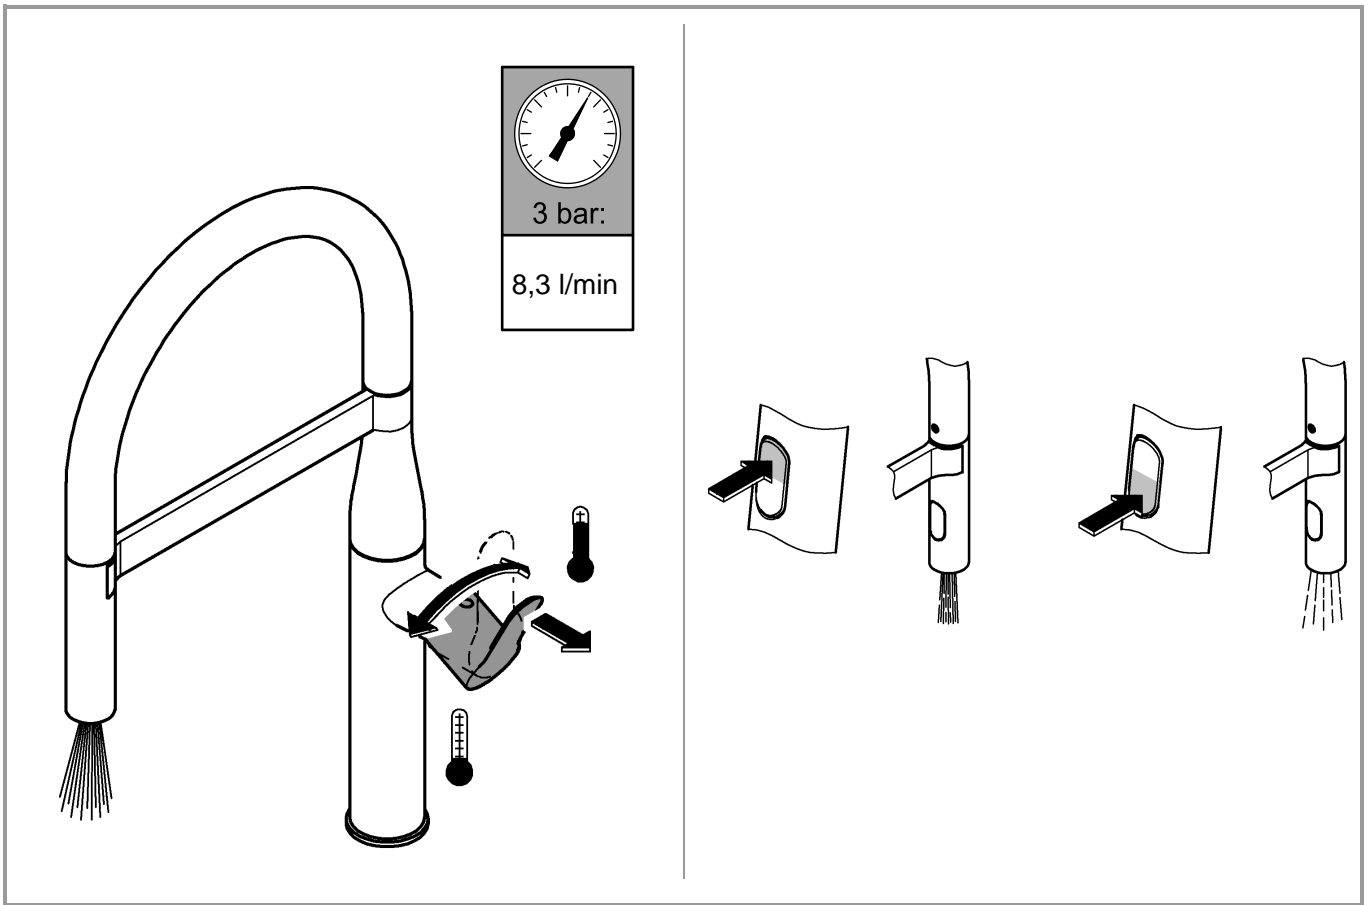

DIN 1988
DIN EN 806

1

2

3

A series of 20 horizontal lines for writing, spaced evenly down the page.

Pure Freude an Wasser

GROHE
WAVES

D