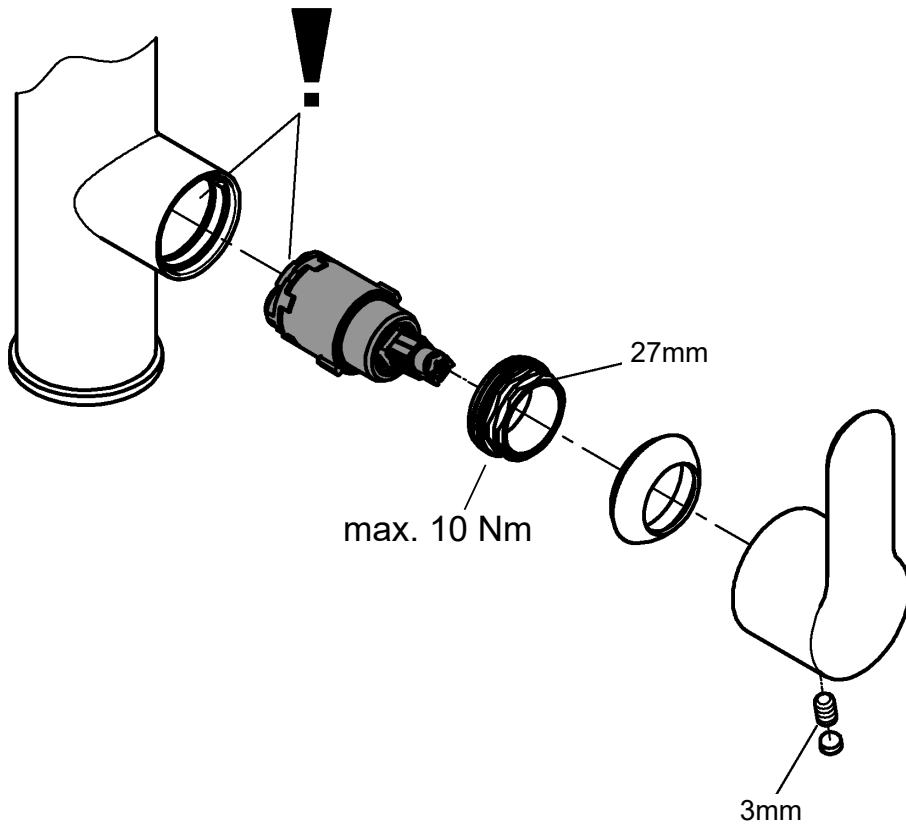

31 450

31 536

BauCurve

31 538

BauFlow

3

Pure Freude an Wasser

GROHE
WAVES