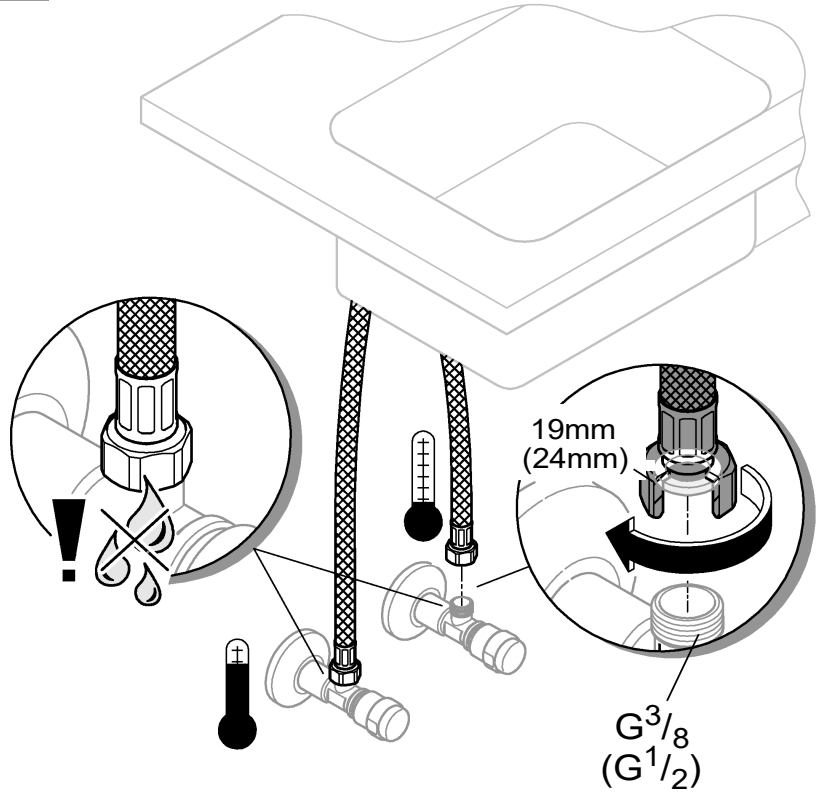

31 450

31 536

BauCurve

31 538

BauFlow

3

Pure Freude an Wasser

GROHE
WAVES