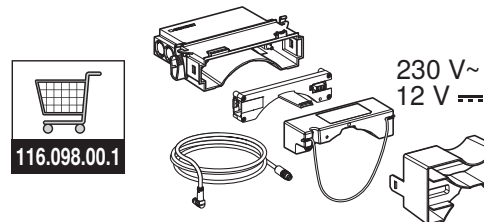

Geberit outlet mounting and communication connection box