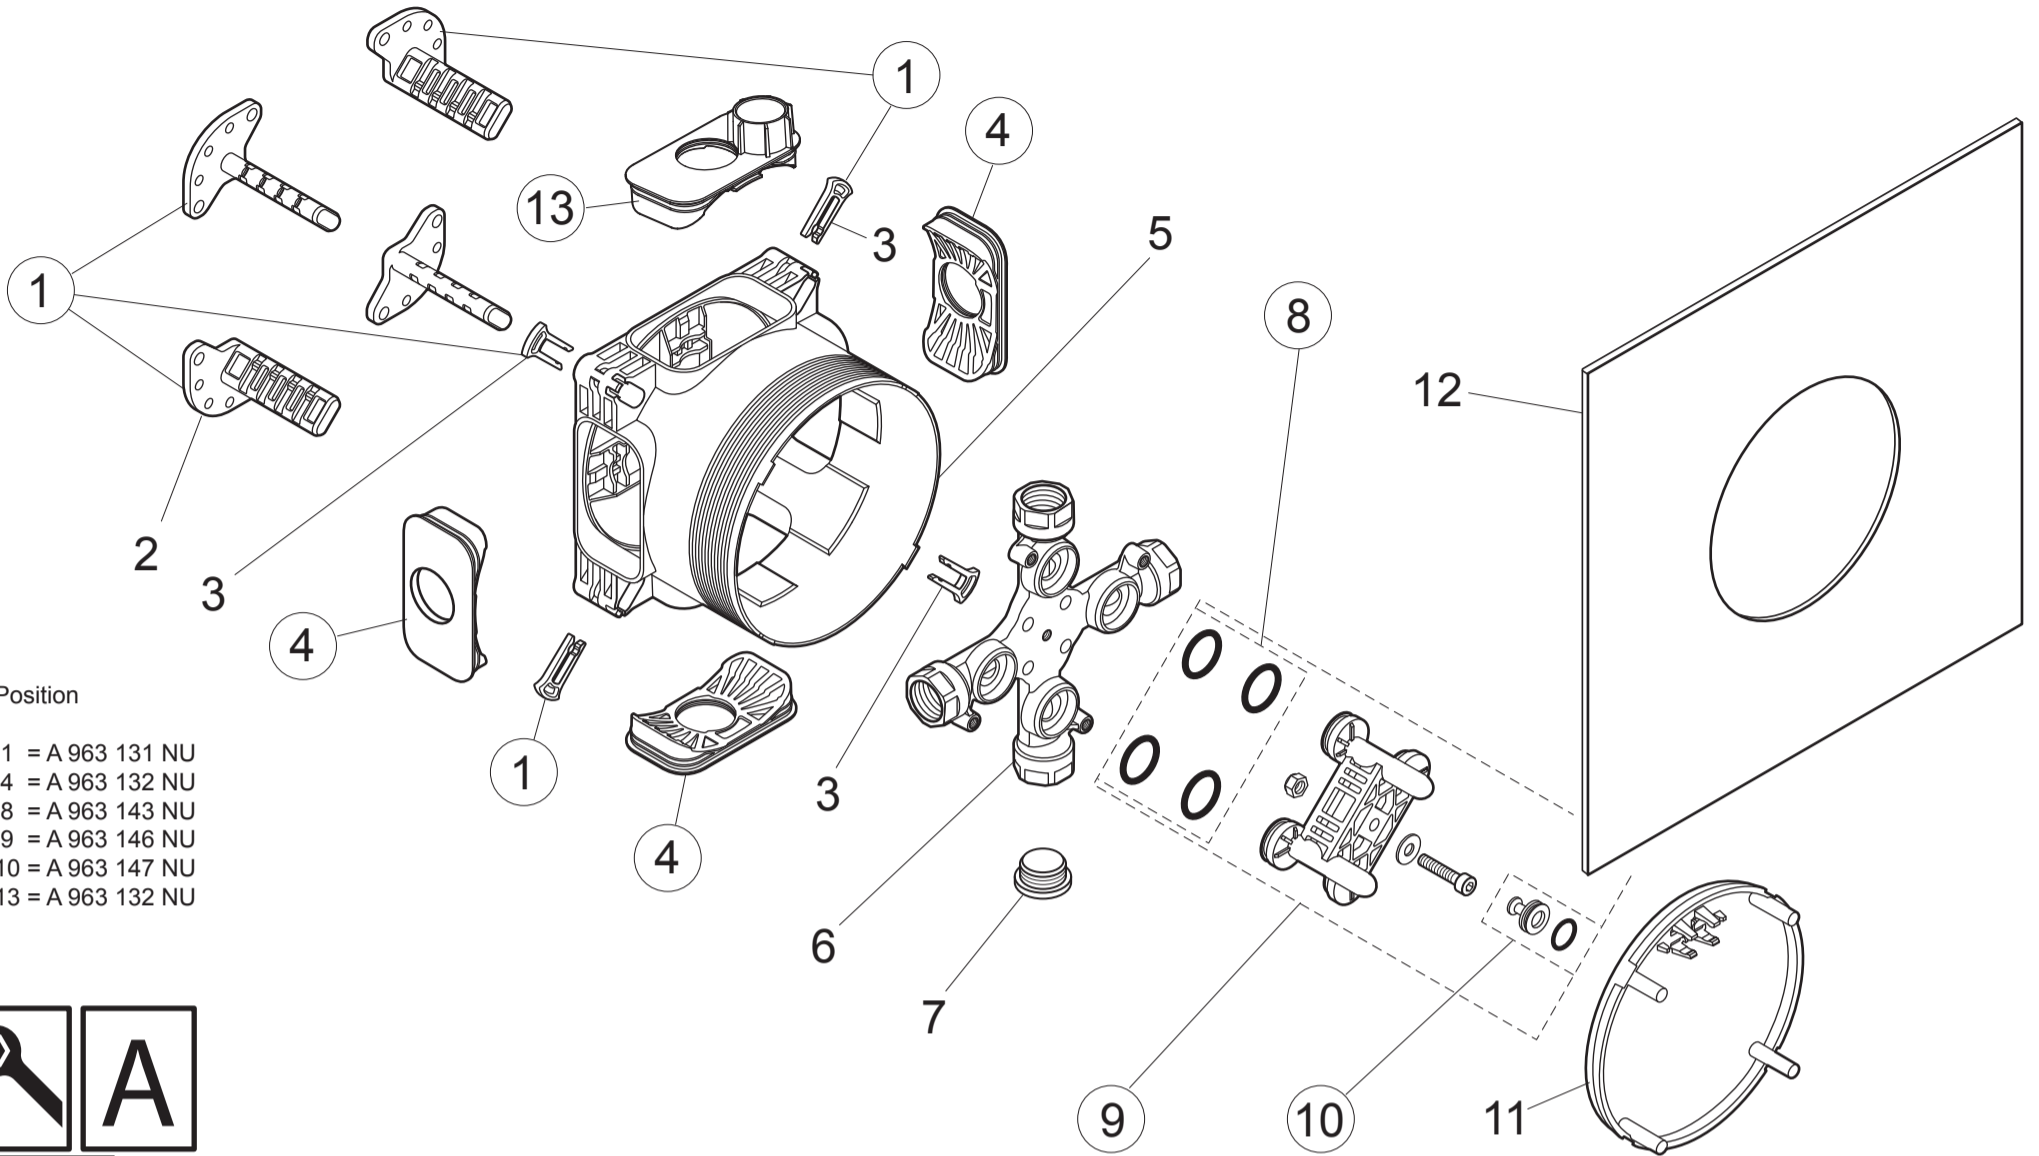

Position

- 1 = A 963 131 NU
- 4 = A 963 132 NU
- 8 = A 963 143 NU
- 9 = A 963 146 NU
- 10 = A 963 147 NU
- 13 = A 963 132 NU

EASY BOX
 A 1000 NU

0116 / A 866 090 40
 Made in Germany

Ideal Standard International NV
 Corporate Village - Gent Building
 Da Vincilaan 2
 1935 Zaventem
 Belgium