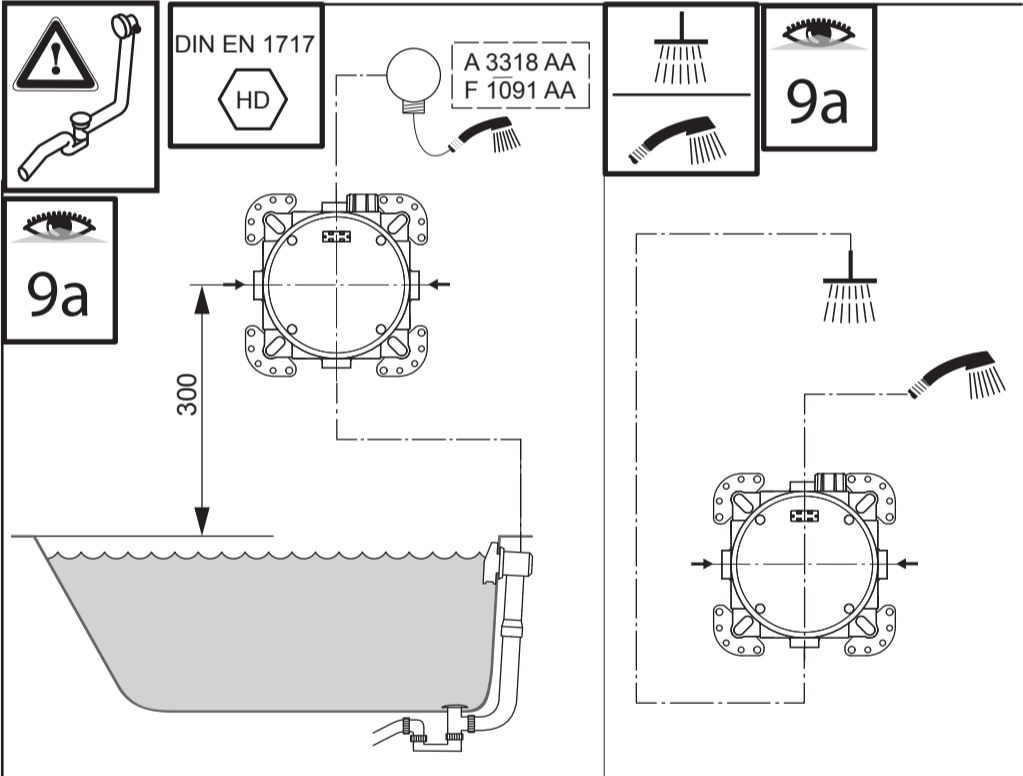

Position

- 1 = A 963 131 NU
- 4 = A 963 132 NU
- 8 = A 963 143 NU
- 9 = A 963 146 NU
- 10 = A 963 147 NU
- 13 = A 963 132 NU

EASY BOX
 A 1000 NU

0116 / A 866 090 40
 Made in Germany

Ideal Standard International NV
 Corporate Village - Gent Building
 Da Vincilaan 2
 1935 Zaventem
 Belgium