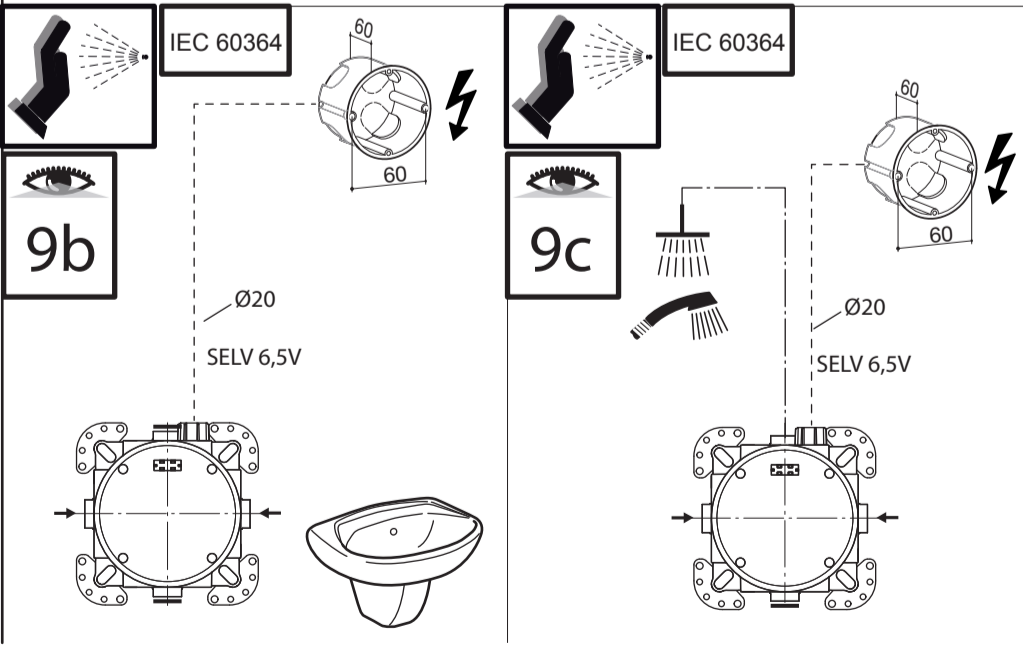

Position

- 1 = A 963 131 NU
- 4 = A 963 132 NU
- 8 = A 963 143 NU
- 9 = A 963 146 NU
- 10 = A 963 147 NU
- 13 = A 963 132 NU

EASY BOX
 A 1000 NU

0116 / A 866 090 40
 Made in Germany

Ideal Standard International NV
 Corporate Village - Gent Building
 Da Vincilaan 2
 1935 Zaventem
 Belgium