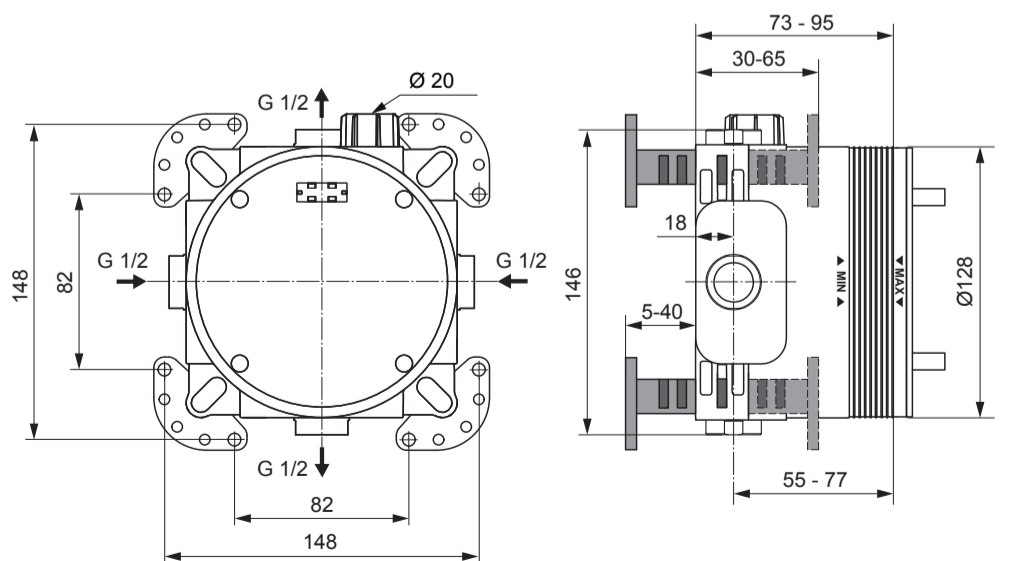

Position

- 1 = A 963 131 NU
- 4 = A 963 132 NU
- 8 = A 963 143 NU
- 9 = A 963 146 NU
- 10 = A 963 147 NU
- 13 = A 963 132 NU

EASY BOX
 A 1000 NU

0116 / A 866 090 40
 Made in Germany

Ideal Standard International NV
 Corporate Village - Gent Building
 Da Vincilaan 2
 1935 Zaventem
 Belgium