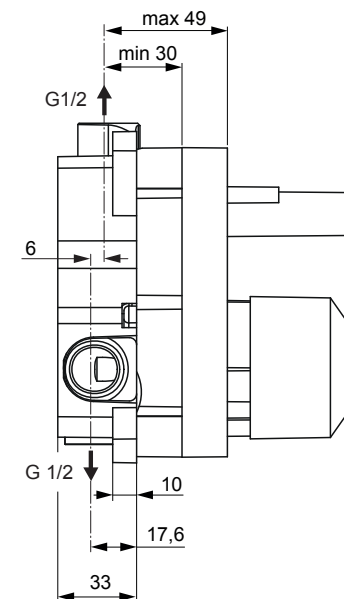

Ideal Standard International NV
Corporate Village - Gent Building
Da Vincilaan 2
1935 Zaventem
Belgium

www.idealstandardinternational.com