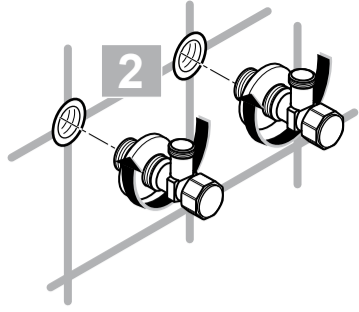

ATTITUDE
 A 4753 .. A 4761 ..

0909 / A 866 005
 (+ A 865 612)
 Made in Germany

A 4753

A 4761

Ideal Standard
 Roentgenstrasse 9
 54516 Wittlich
 Germany

	P bar	0,5	MAX. 10	1		Q (3 bar)
	T °C		MAX. 80	65		l/min
				40		13