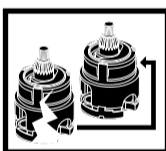

ATTITUDE
 A 4753 .. A 4761 ..

0909 / A 866 005
 (+ A 865 612)
 Made in Germany

A 4753

A 4761

Ideal Standard
 Roentgenstrasse 9
 54516 Wittlich
 Germany

	P bar	0,5	MAX. 10	1		Q (3 bar)
	T °C		MAX. 80	65		l/min
				40		13