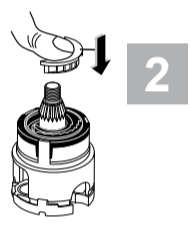

ATTITUDE
 A 4753 .. A 4761 ..

0909 / A 866 005
 (+ A 865 612)
 Made in Germany

A 4753

A 4761

Ideal Standard
 Roentgenstrasse 9
 54516 Wittlich
 Germany

	P bar	0,5	MAX. 10	1		Q (3 bar)
	T °C		MAX. 80	65		l/min
				40		13