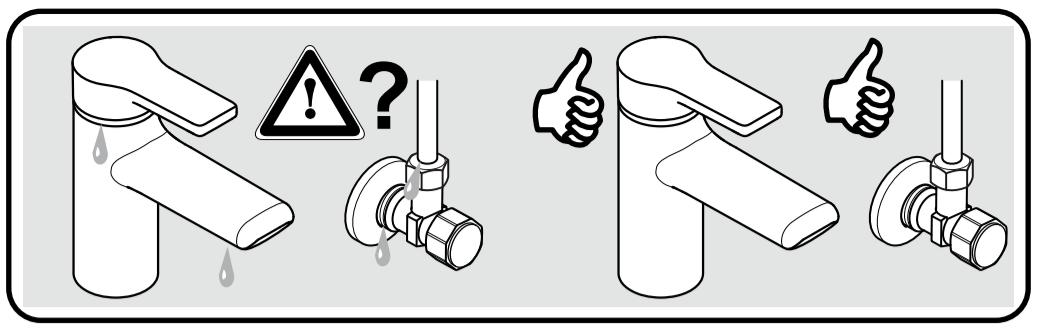

ATTITUDE
 A 4753 .. A 4761 ..

0909 / A 866 005
 (+ A 865 612)
 Made in Germany

A 4753

A 4761

Ideal Standard
 Roentgenstrasse 9
 54516 Wittlich
 Germany

	P bar	0,5	MAX. 10	1		Q (3 bar)
	T °C		MAX. 80	65		l/min
				40		13