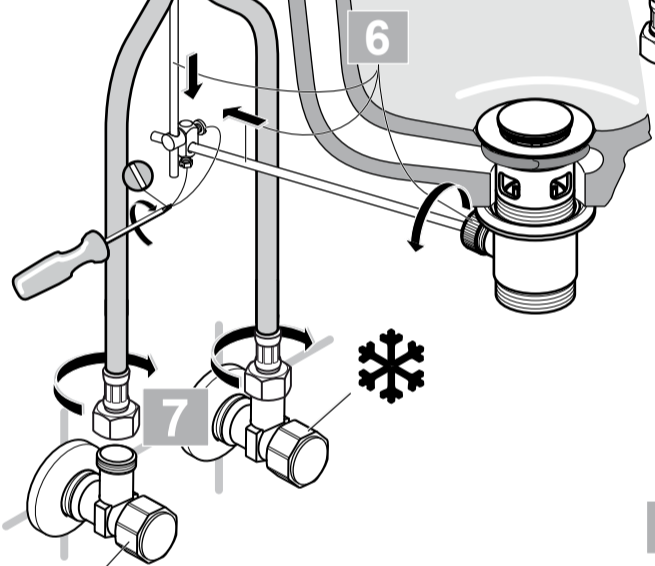

ATTITUDE
 A 4753 .. A 4761 ..

0909 / A 866 005
 (+ A 865 612)
 Made in Germany

A 4753

A 4761

Ideal Standard
 Roentgenstrasse 9
 54516 Wittlich
 Germany

	P bar	0,5	MAX. 10	1		Q (3 bar)
	T °C		MAX. 80	65		l/min
				40		13