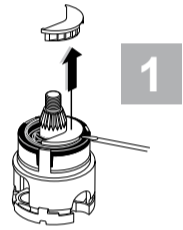

ATTITUDE
 A 4753 .. A 4761 ..

0909 / A 866 005
 (+ A 865 612)
 Made in Germany

A 4753

A 4761

Ideal Standard
 Roentgenstrasse 9
 54516 Wittlich
 Germany

	P bar	0,5	MAX. 10	1		Q (3 bar)
	T °C		MAX. 80	65		l/min
				40		13