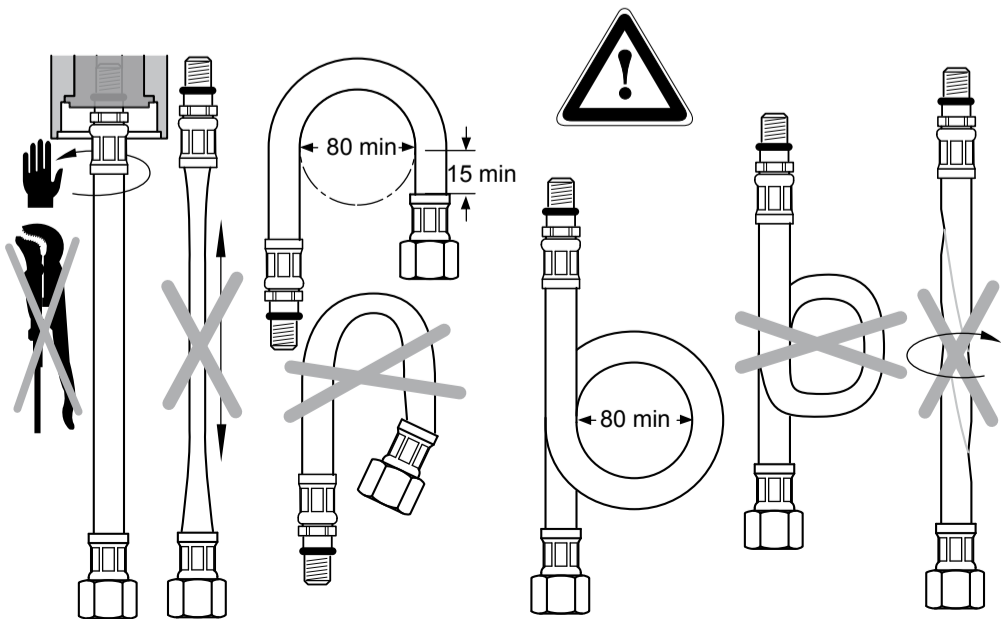

ATTITUDE
 A 4753 .. A 4761 ..

0909 / A 866 005
 (+ A 865 612)
 Made in Germany

A 4753

A 4761

Ideal Standard
 Roentgenstrasse 9
 54516 Wittlich
 Germany

	P bar	0,5	MAX. 10	1		Q (3 bar)
	T °C		MAX. 80	65		l/min
				40		13