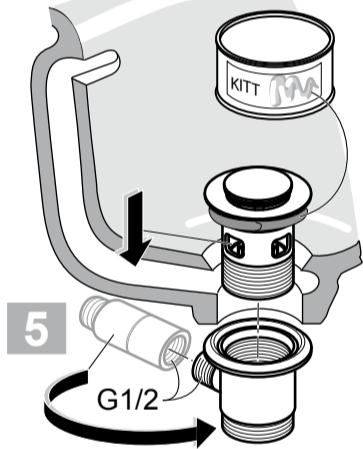

ATTITUDE
 A 4753 .. A 4761 ..

0909 / A 866 005
 (+ A 865 612)
 Made in Germany

A 4753

A 4761

Ideal Standard
 Roentgenstrasse 9
 54516 Wittlich
 Germany

	P bar	0,5	MAX. 10	1		Q (3 bar)
	T °C		MAX. 80	65		l/min
				40		13