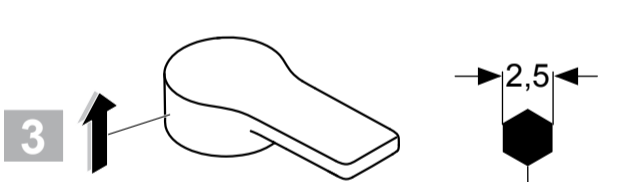

ATTITUDE
 A 4753 .. A 4761 ..

0909 / A 866 005
 (+ A 865 612)
 Made in Germany

A 4753

A 4761

Ideal Standard
 Roentgenstrasse 9
 54516 Wittlich
 Germany

	P bar	0,5	MAX. 10	1		Q (3 bar)
	T °C		MAX. 80	65		l/min
				40		13