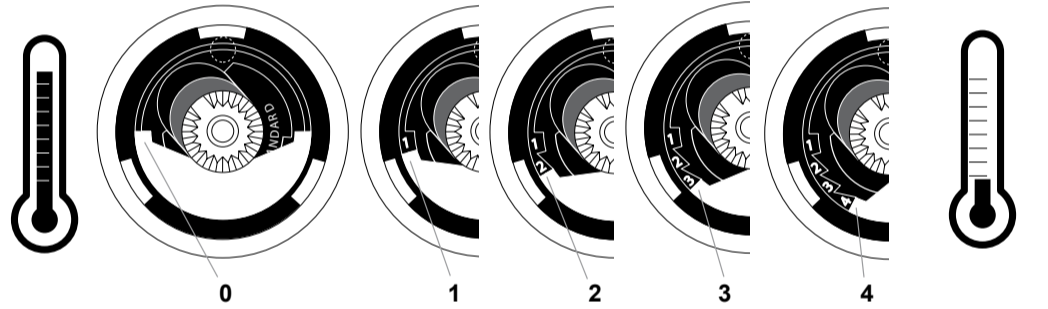

ATTITUDE
 A 4753 .. A 4761 ..

0909 / A 866 005
 (+ A 865 612)
 Made in Germany

A 4753

A 4761

Ideal Standard
 Roentgenstrasse 9
 54516 Wittlich
 Germany

	P bar	0,5	MAX. 10	1		Q (3 bar)
	T °C		MAX. 80	65		l/min
				40		13