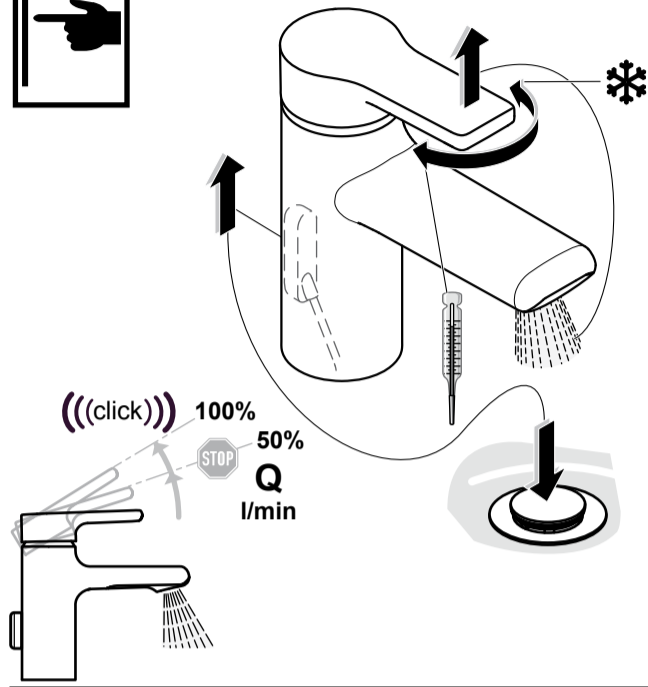

ATTITUDE
 A 4753 .. A 4761 ..

0909 / A 866 005
 (+ A 865 612)
 Made in Germany

A 4753

A 4761

Ideal Standard
 Roentgenstrasse 9
 54516 Wittlich
 Germany

	P bar	0,5	MAX. 10	1		Q (3 bar)
	T °C		MAX. 80	65		l/min
				40		13