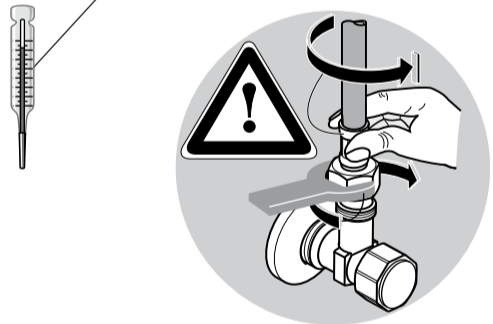

ATTITUDE
 A 4753 .. A 4761 ..

0909 / A 866 005
 (+ A 865 612)
 Made in Germany

A 4753

A 4761

Ideal Standard
 Roentgenstrasse 9
 54516 Wittlich
 Germany

	P bar	0,5	MAX. 10	1		Q (3 bar)
	T °C		MAX. 80	65		l/min
				40		13