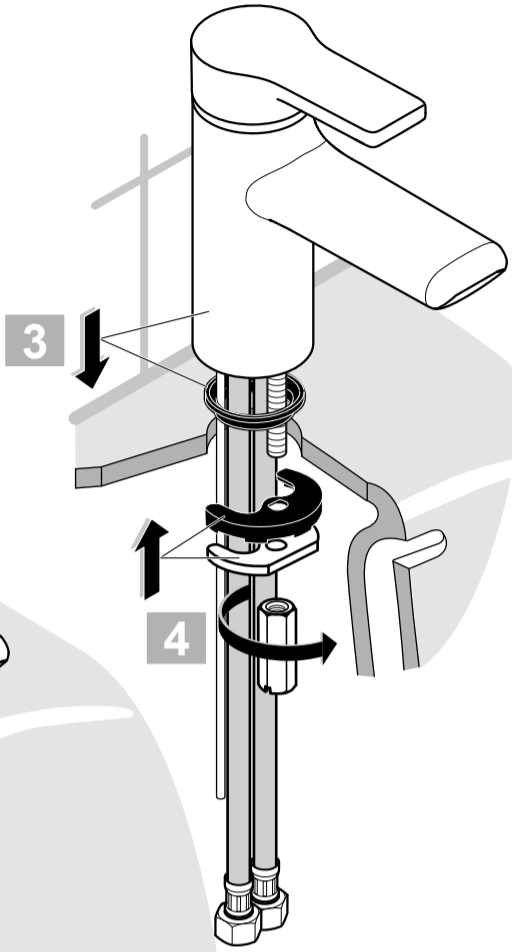

ATTITUDE
 A 4753 .. A 4761 ..

0909 / A 866 005
 (+ A 865 612)
 Made in Germany

A 4753

A 4761

Ideal Standard
 Roentgenstrasse 9
 54516 Wittlich
 Germany

	P bar	0,5	MAX. 10	1		Q (3 bar)
	T °C		MAX. 80	65		l/min
				40		13