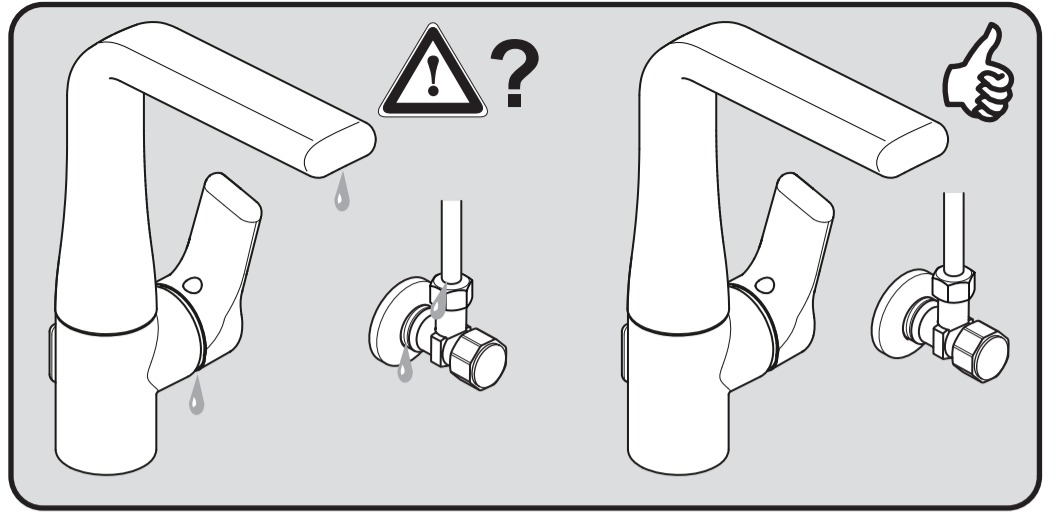

Attitude
A 6043 .. A 6044 ..

0913 / A 866 689
(+ A 865 612)
Made in Germany

Ideal Standard International BVBA
Corporate Village - Gent Building
Da Vincilaan 2
1935 Zaventem
Belgium

www.idealstandardinternational.com