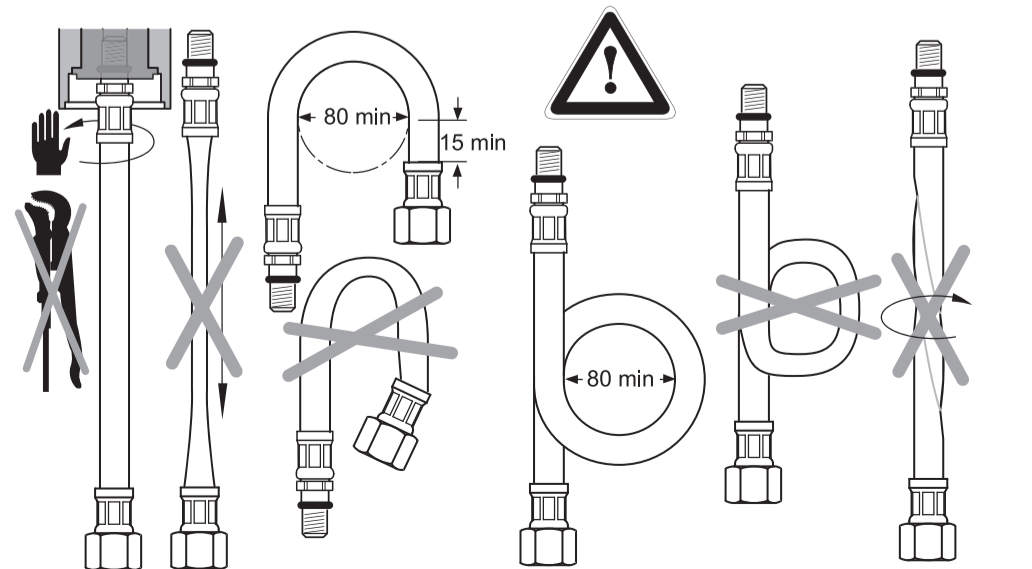

Attitude
A 6043 .. A 6044 ..

0913 / A 866 689
(+ A 865 612)
Made in Germany

Ideal Standard International BVBA
Corporate Village - Gent Building
Da Vincilaan 2
1935 Zaventem
Belgium

www.idealstandardinternational.com