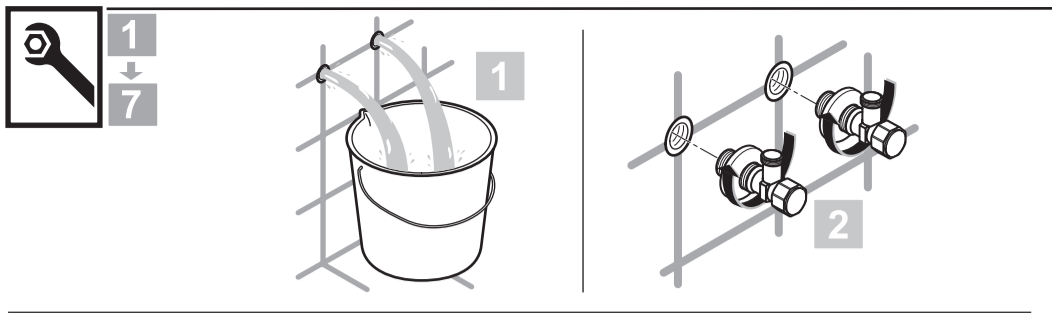

Attitude
A 6043 .. A 6044 ..

0913 / A 866 689
(+ A 865 612)
Made in Germany

Ideal Standard International BVBA
Corporate Village - Gent Building
Da Vincilaan 2
1935 Zaventem
Belgium

www.idealstandardinternational.com