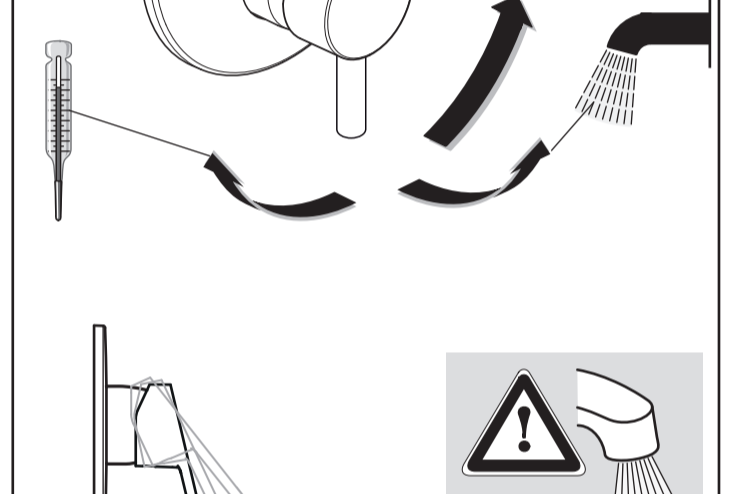

  
**Ideal Standard**

**CERALINE**

**A 6940 ..**

1220 / A 868 877

Ideal Standard International NV  
 Corporate Village - Gent Building  
 Da Vincilaan 2  
 1935 Zaventem  
 Belgium

[www.idealstandardinternational.com](http://www.idealstandardinternational.com)