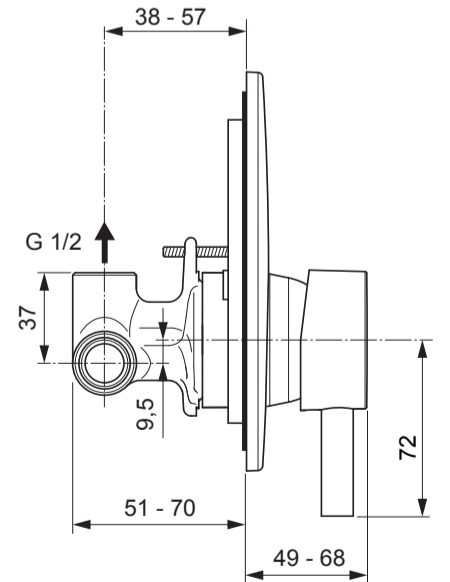

Ideal Standard International NV
Corporate Village - Gent Building
Da Vincilaan 2
1935 Zaventem
Belgium

www.idealstandardinternational.com