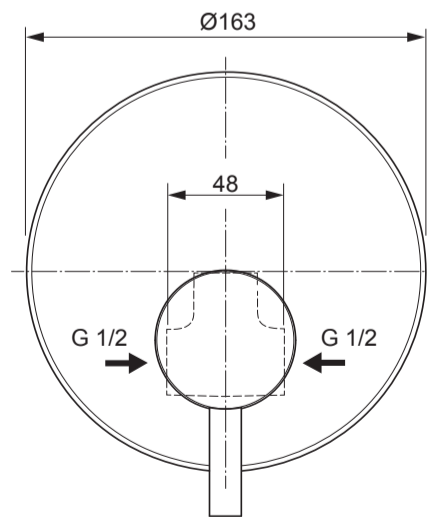

Ideal Standard International NV
Corporate Village - Gent Building
Da Vincilaan 2
1935 Zaventem
Belgium

www.idealstandardinternational.com