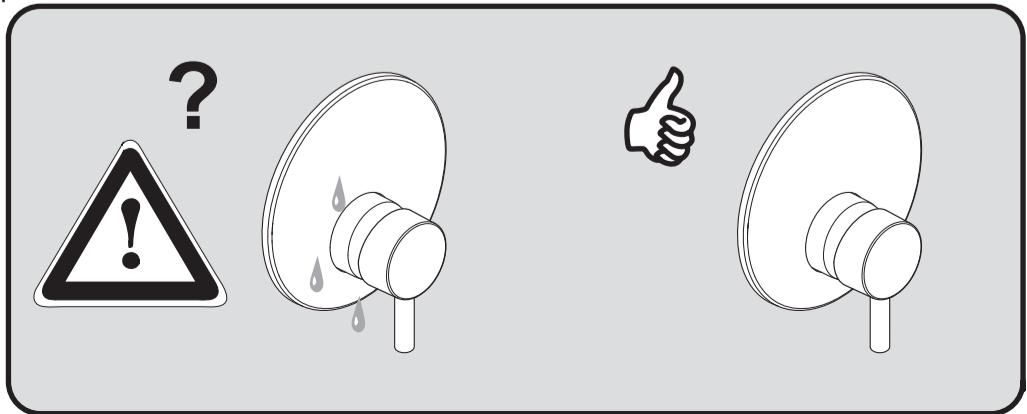

  
**Ideal Standard**

**CERALINE**

**A 6940 ..**

1220 / A 868 877

Ideal Standard International NV  
 Corporate Village - Gent Building  
 Da Vincilaan 2  
 1935 Zaventem  
 Belgium

[www.idealstandardinternational.com](http://www.idealstandardinternational.com)