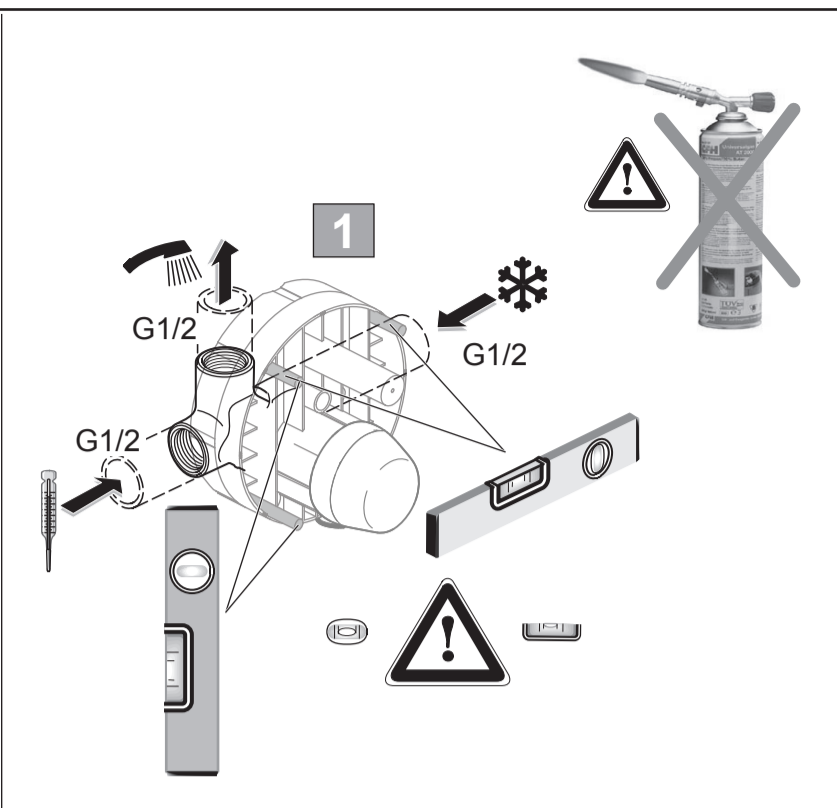

  
**Ideal Standard**

**CERALINE**

**A 6940 ..**

1220 / A 868 877

Ideal Standard International NV  
 Corporate Village - Gent Building  
 Da Vincilaan 2  
 1935 Zaventem  
 Belgium

[www.idealstandardinternational.com](http://www.idealstandardinternational.com)