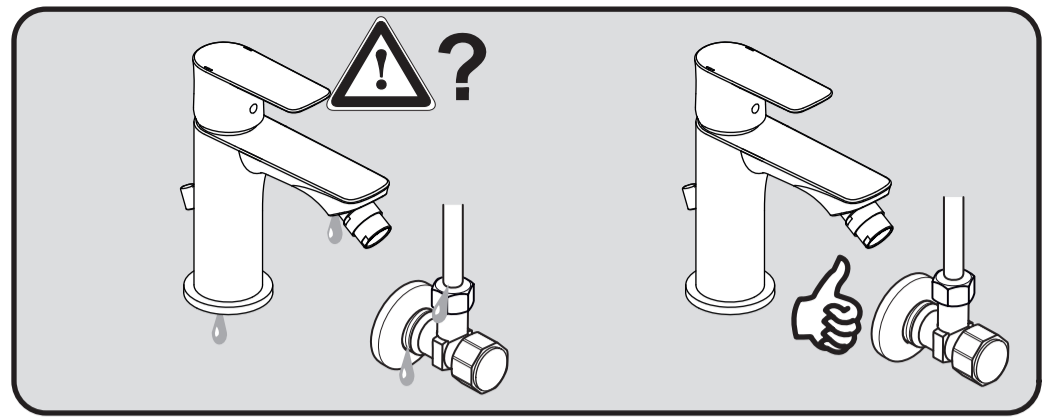

P	bar		MAX. 10		5		Q	(3 bar)
	T	°C		MAX. 85		65			l/min
						40			5