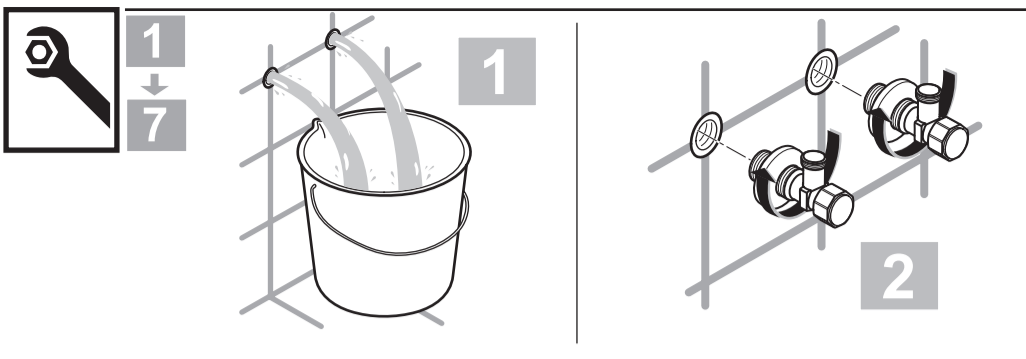

P	bar		MAX. 10		5		Q	(3 bar)
	T	°C		MAX. 85		65			l/min
						40			5