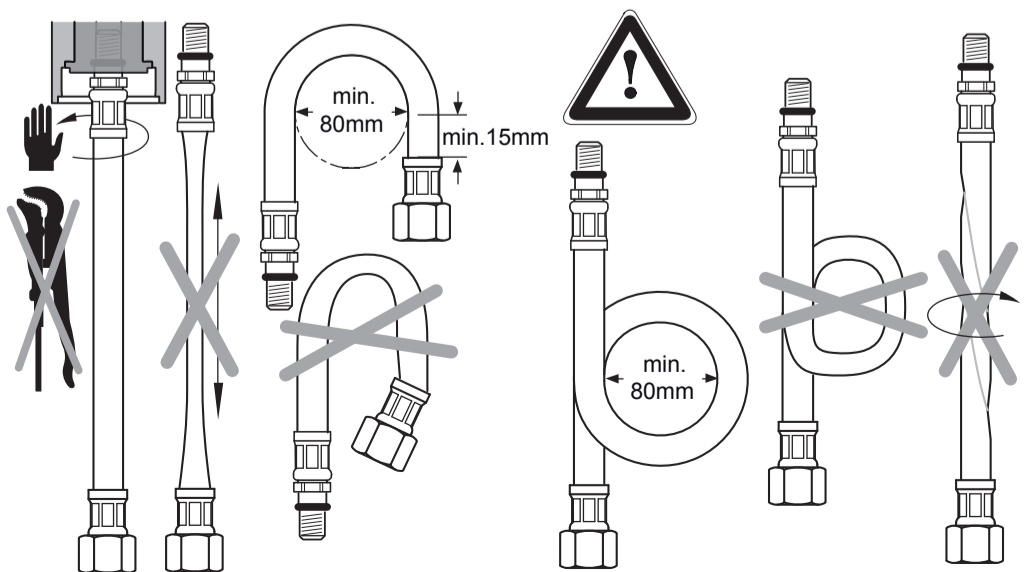

## CONNECT AIR

A 7030 .. A 7050 ..

0517 / A 868 381  
 (+ A 865 612)  
 Made in Germany

A 7030

A 7050

Ideal Standard International NV  
 Corporate Village - Gent Building  
 Da Vincilaan 2  
 1935 Zaventem  
 Belgium

www.idealstandardinternational.com

	<b>P</b>	bar		MAX. 10		5		<b>Q</b>	(3 bar)
	<b>T</b>	°C		MAX. 85		65			l/min
						40			<b>5</b>