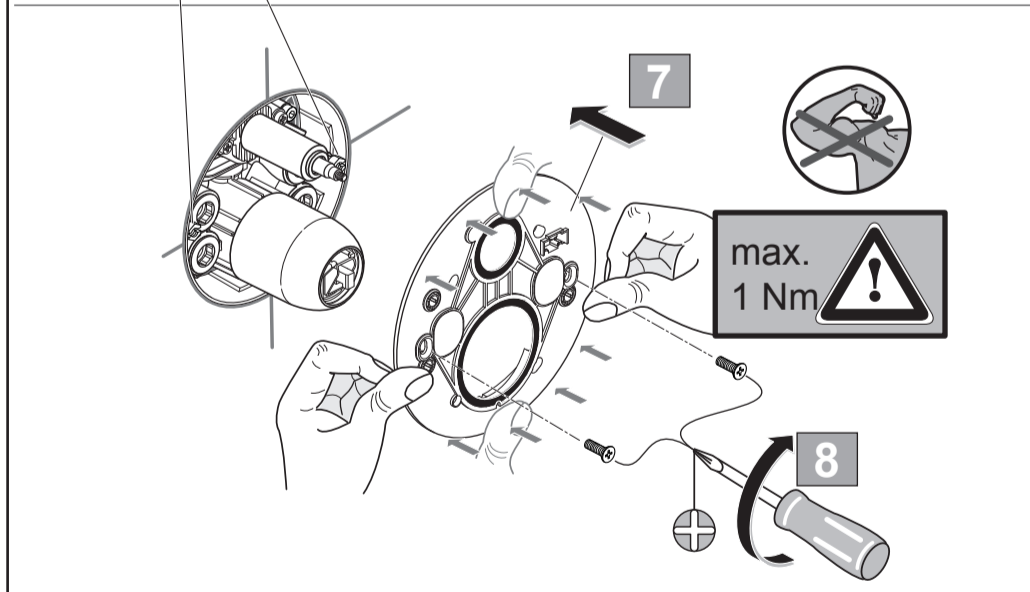

P	bar	0,5	MAX. 10	5	Q (3 bar)
T	°C		MAX. 80	65	l/min
				40	25