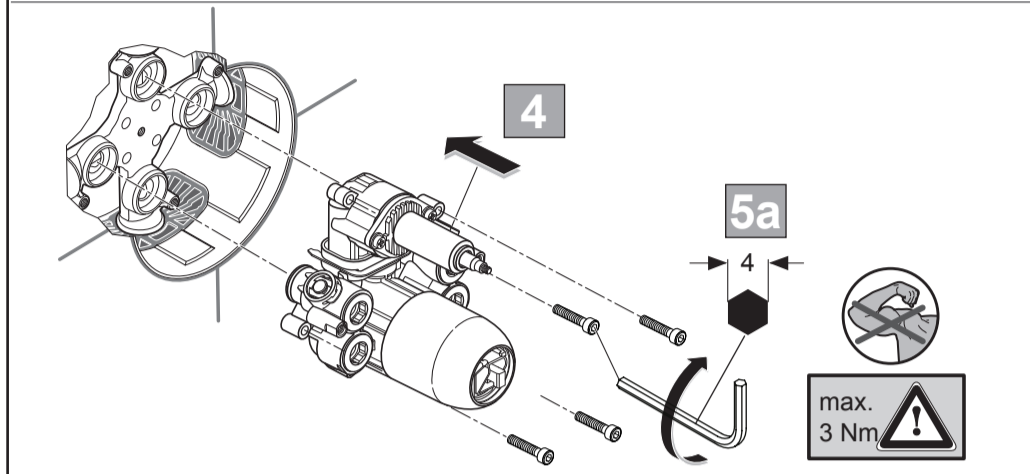

CONNECT AIR

A 7034 .. A 7035 ..

0617 / A 868 373
 (+ A 865 612)
 Made in Germany

Ideal Standard International NV
 Corporate Village - Gent Building
 Da Vincilaan 2
 1935 Zaventem
 Belgium

www.idealstandardinternational.com