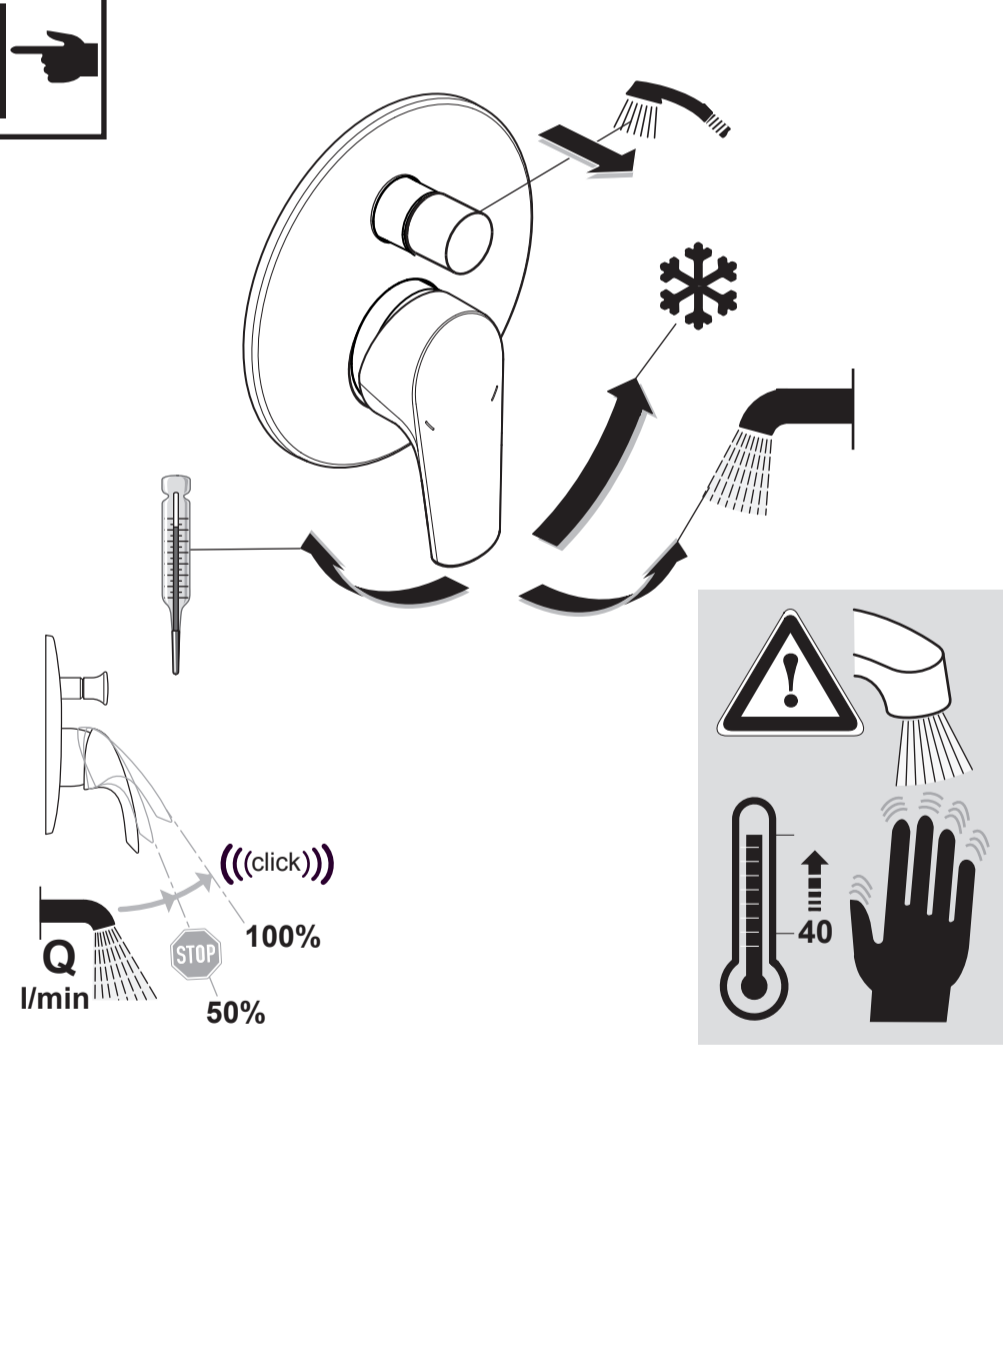

P	bar	0,5	MAX. 10	5	Q (3 bar)
T	°C		MAX. 80	65	l/min
				40	25