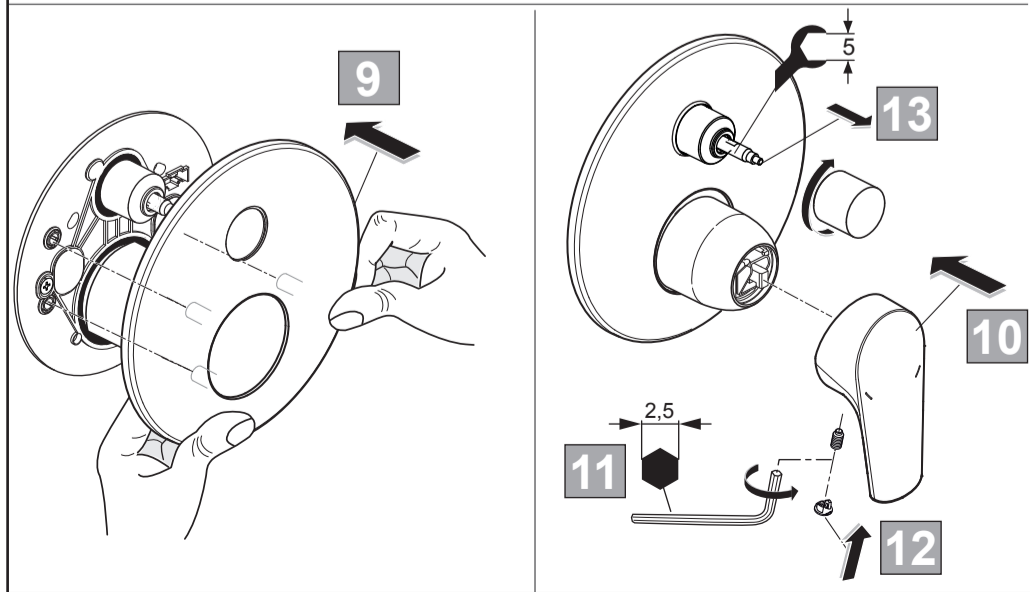

P	bar	0,5	MAX. 10	5	Q (3 bar)
T	°C		MAX. 80	65	l/min
				40	25