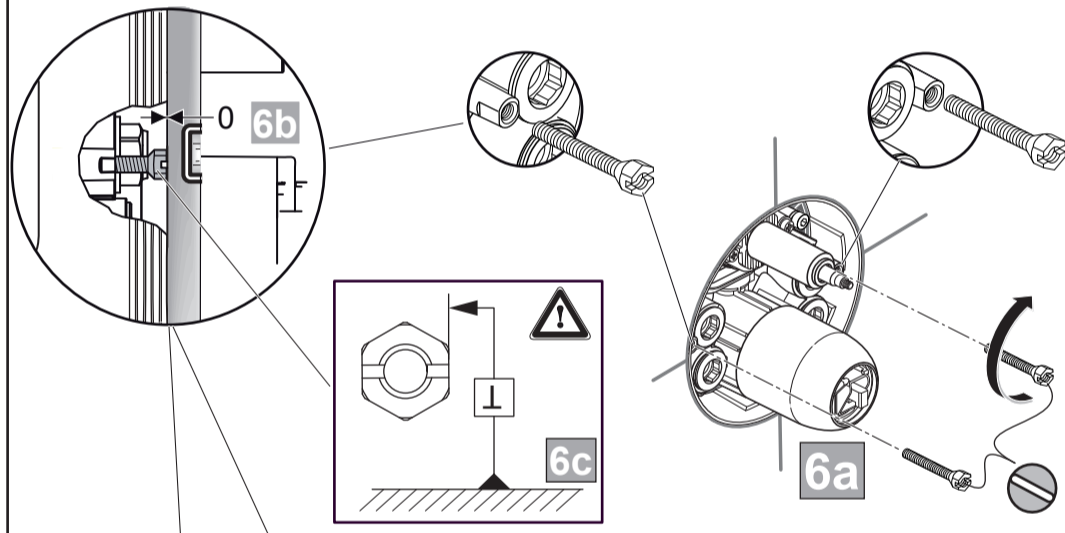

P	bar	0,5	MAX. 10	5	Q (3 bar)
T	°C		MAX. 80	65	l/min
				40	25