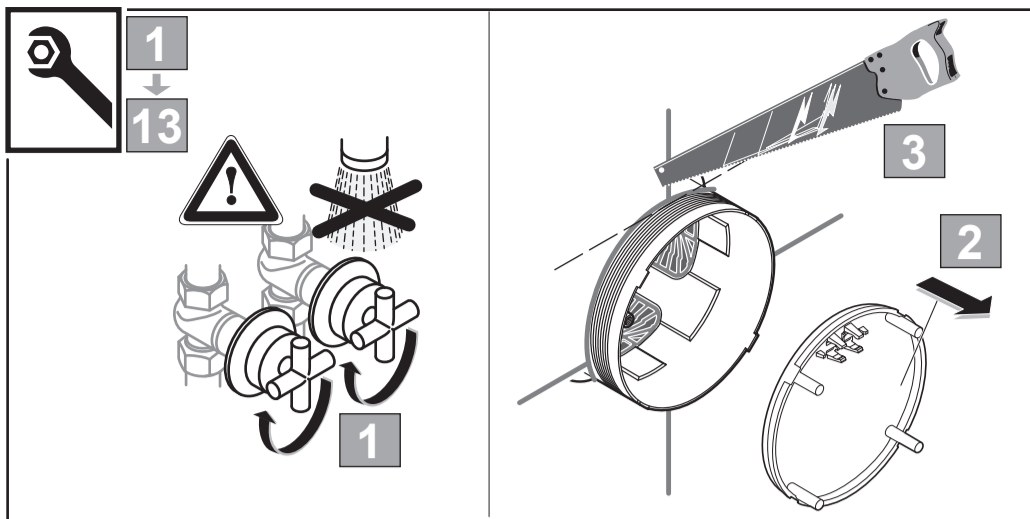

CONNECT AIR

A 7034 .. A 7035 ..

0617 / A 868 373
 (+ A 865 612)
 Made in Germany

Ideal Standard International NV
 Corporate Village - Gent Building
 Da Vincilaan 2
 1935 Zaventem
 Belgium

www.idealstandardinternational.com