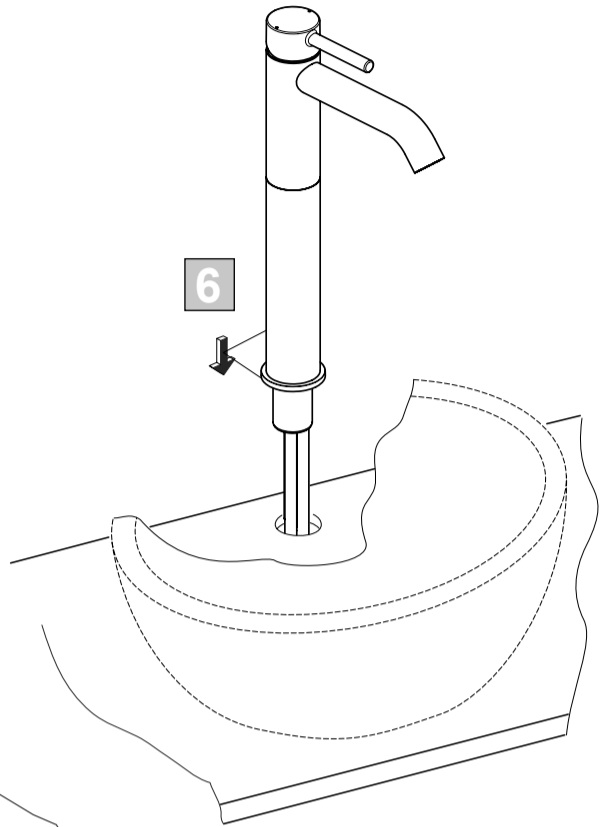

CERALINE

03.2018 / B665802

Ideal Standard International NV
Corporate Village – Gent Building
Da Vincilaan 2
1935 Zaventem
Belgium
<http://www.idealstandardinternational.com>

1 x 190mm
1 x 330mm

	P	bar		MAX. 10		5			Q (3 bar)
	T	°C		MAX. 80		65			l/min
						40			5