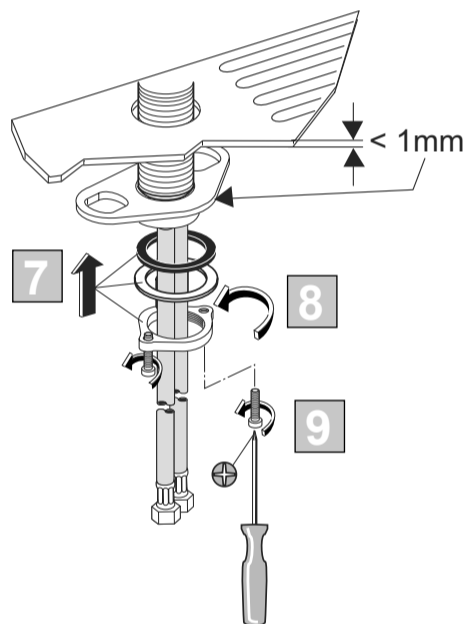

CERALINE

03.2018 / B665802

Ideal Standard International NV
Corporate Village – Gent Building
Da Vincilaan 2
1935 Zaventem
Belgium
<http://www.idealstandardinternational.com>

1 x 190mm
1 x 330mm

	P	bar		MAX. 10		5			Q (3 bar)
	T	°C		MAX. 80		65			l/min
						40			5