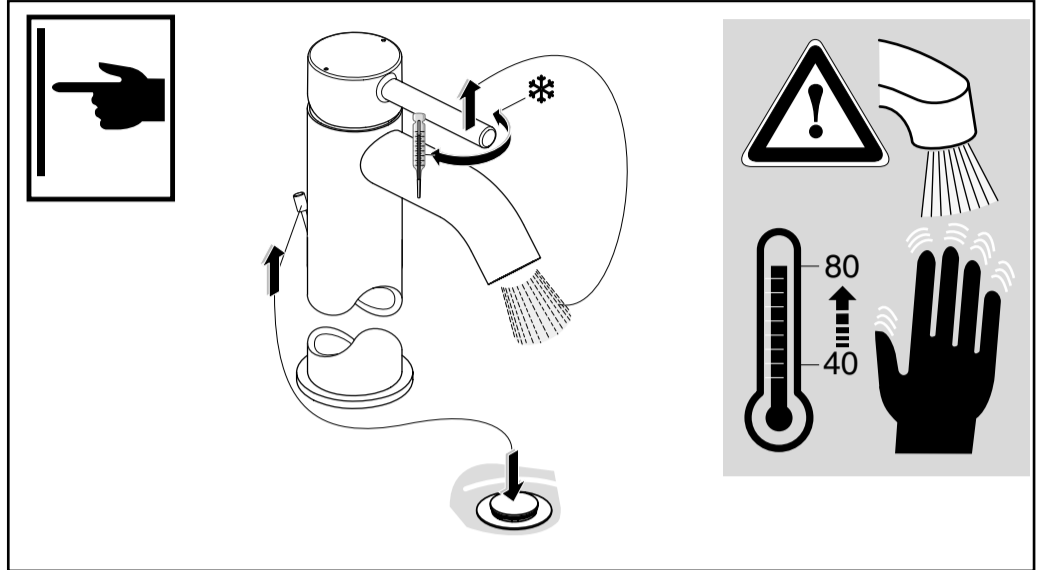

CERALINE

03.2018 / B665802

Ideal Standard International NV
Corporate Village – Gent Building
Da Vincilaan 2
1935 Zaventem
Belgium
<http://www.idealstandardinternational.com>

1 x 190mm
1 x 330mm

	P	bar		MAX. 10		5			Q (3 bar)
	T	°C		MAX. 80		65			l/min
						40			5