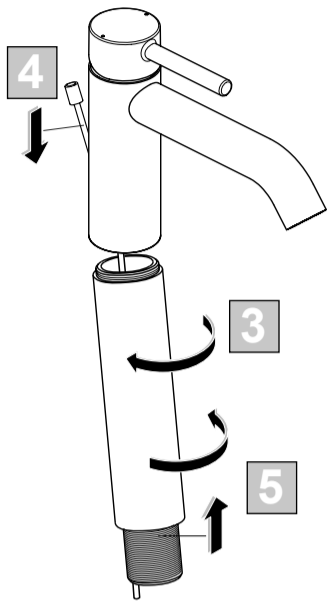

CERALINE

03.2018 / B665802

Ideal Standard International NV
Corporate Village – Gent Building
Da Vincilaan 2
1935 Zaventem
Belgium
<http://www.idealstandardinternational.com>

1 x 190mm
1 x 330mm

	P	bar		MAX. 10		5			Q (3 bar)
	T	°C		MAX. 80		65			l/min
						40			5