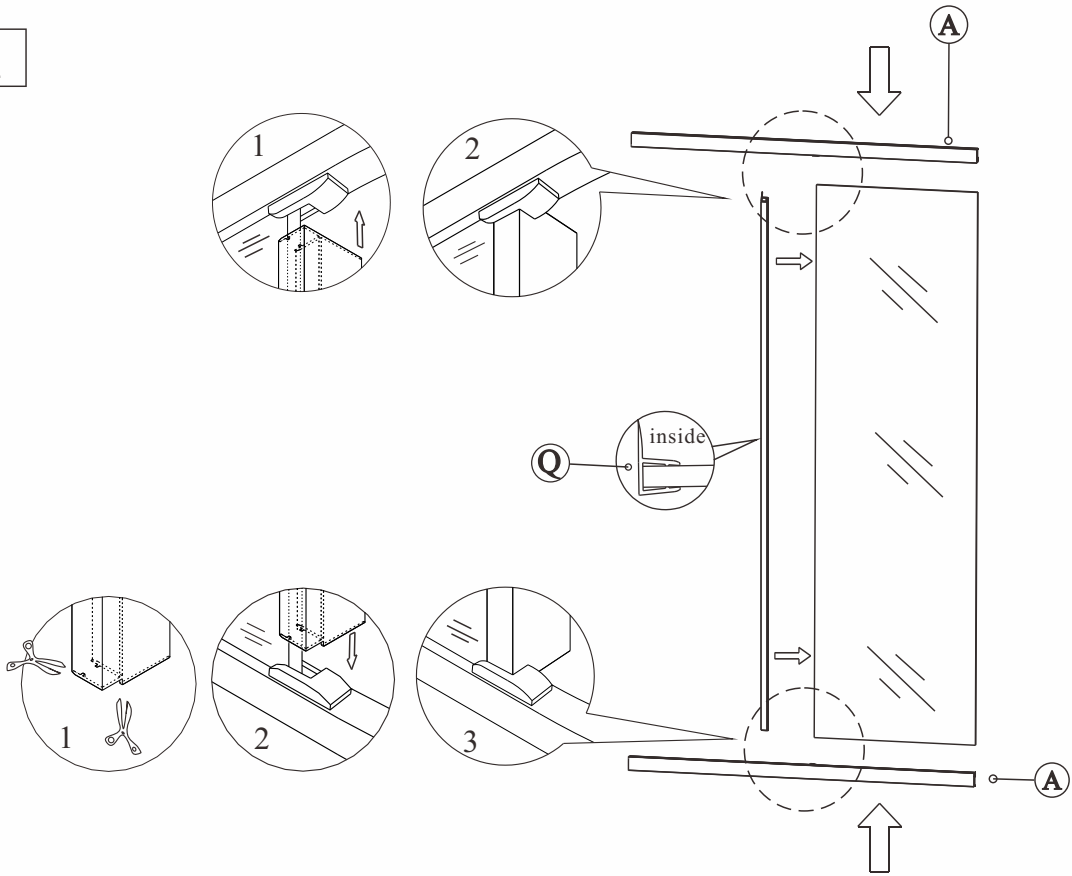

EASY LINE

EL1015, EL1115, EL1215

polysan 

Polysan s.r.o.
Nesměřice 52
285 22 Zruč nad Sázavou
www.polysan.net

silicone

1

2

3

12

13

Polysan s.r.o.
Nesměřice 52
285 22 Zruč nad Sázavou
Czech Republic
www.polysan.net

EN 14428

Glass shower enclosure
cleaning efficiency: conforming
impact resistance: conforming
operating life: conforming