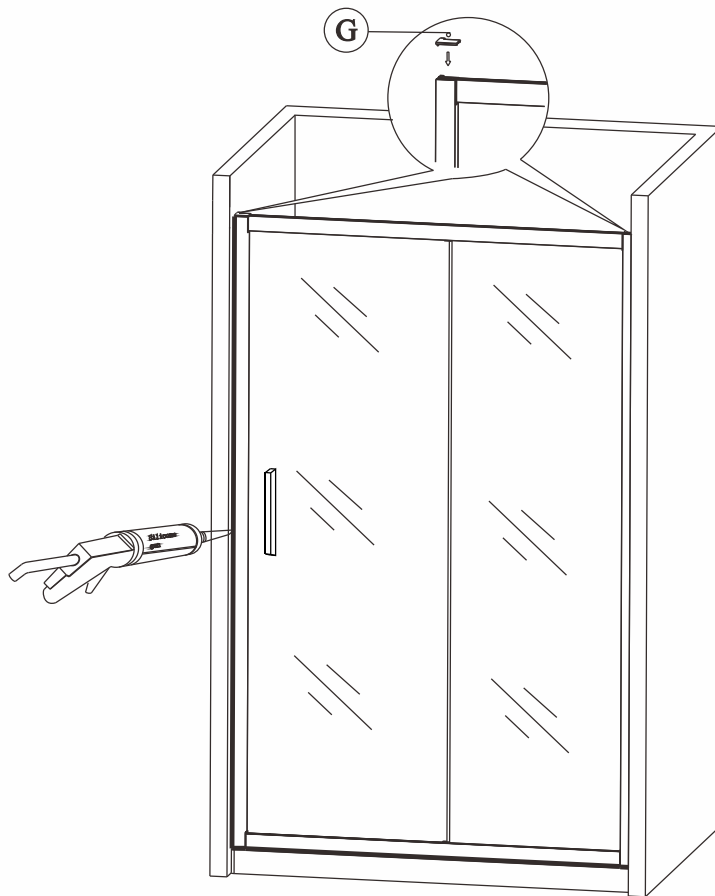

12

13

Polysan s.r.o.
Nesměřice 52
285 22 Zruč nad Sázavou
Czech Republic
www.polysan.net

EN 14428

Glass shower enclosure
cleaning efficiency: conforming
impact resistance: conforming
operating life: conforming