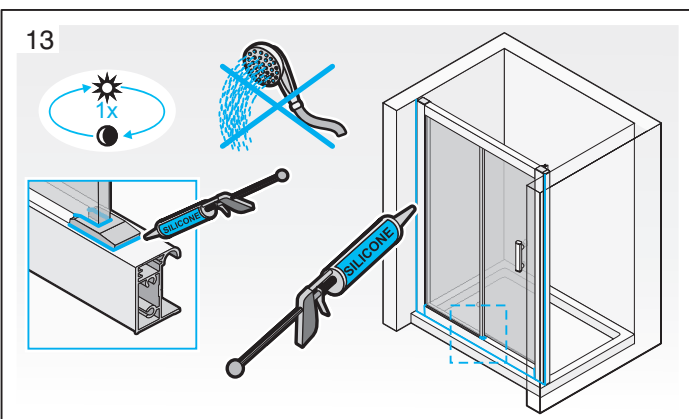

JIKA

CUBITO pure

2.4224.3.002.668.1 (1000x1950 transparent)
 2.4224.3.002.666.1 (1000x1950 artic)
 2.4224.4.002.668.1 (1200x1950 transparent)
 2.4224.4.002.666.1 (1200x1950 artic)
 2.4224.8.002.668.1 (1400x1950 transparent)
 2.4224.8.002.666.1 (1400x1950 artic)