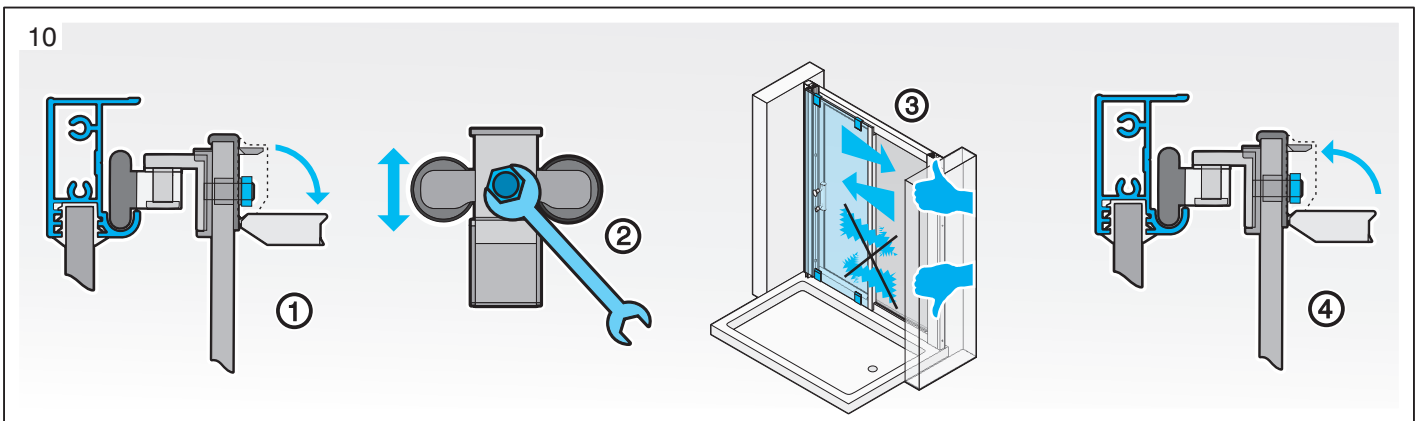

JIKA

CUBITO pure

2.4224.3.002.668.1 (1000x1950 transparent)
 2.4224.3.002.666.1 (1000x1950 artic)
 2.4224.4.002.668.1 (1200x1950 transparent)
 2.4224.4.002.666.1 (1200x1950 artic)
 2.4224.8.002.668.1 (1400x1950 transparent)
 2.4224.8.002.666.1 (1400x1950 artic)