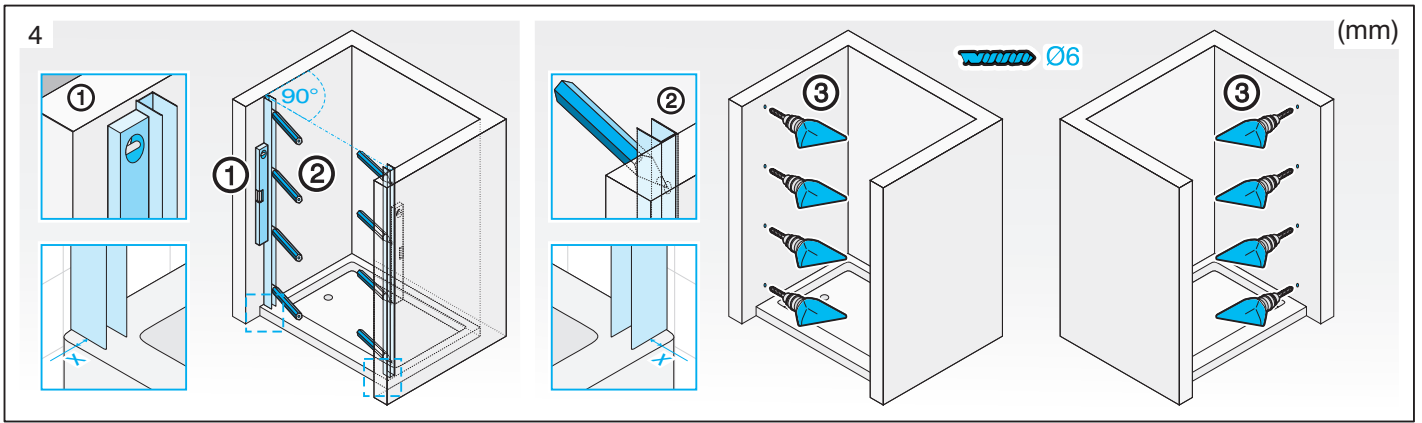

JIKA

CUBITO pure

2.4224.3.002.668.1 (1000x1950 transparent)
 2.4224.3.002.666.1 (1000x1950 artic)
 2.4224.4.002.668.1 (1200x1950 transparent)
 2.4224.4.002.666.1 (1200x1950 artic)
 2.4224.8.002.668.1 (1400x1950 transparent)
 2.4224.8.002.666.1 (1400x1950 artic)