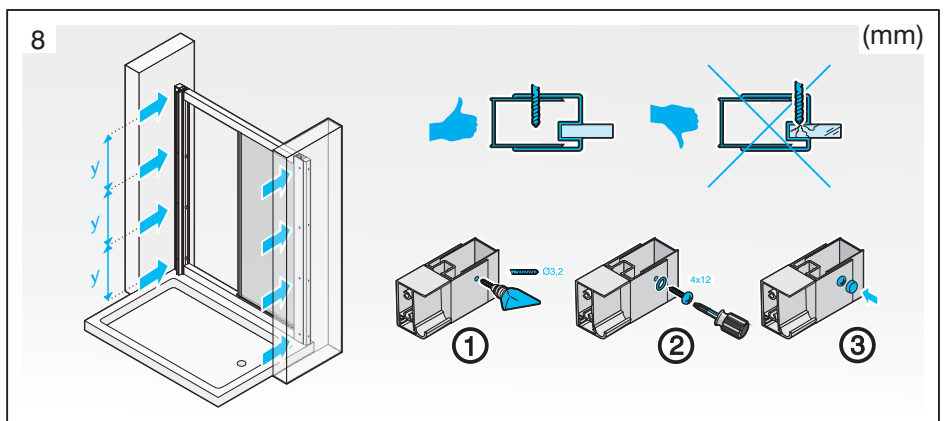

JIKA

CUBITO pure

2.4224.3.002.668.1 (1000x1950 transparent)
 2.4224.3.002.666.1 (1000x1950 artic)
 2.4224.4.002.668.1 (1200x1950 transparent)
 2.4224.4.002.666.1 (1200x1950 artic)
 2.4224.8.002.668.1 (1400x1950 transparent)
 2.4224.8.002.666.1 (1400x1950 artic)