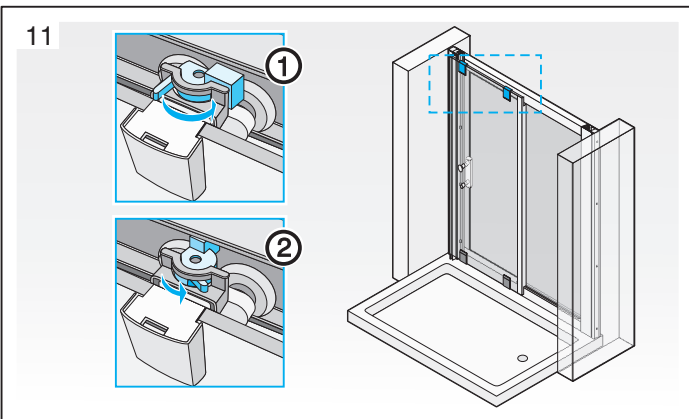

JIKA

CUBITO pure

2.4224.3.002.668.1 (1000x1950 transparent)
 2.4224.3.002.666.1 (1000x1950 artic)
 2.4224.4.002.668.1 (1200x1950 transparent)
 2.4224.4.002.666.1 (1200x1950 artic)
 2.4224.8.002.668.1 (1400x1950 transparent)
 2.4224.8.002.666.1 (1400x1950 artic)