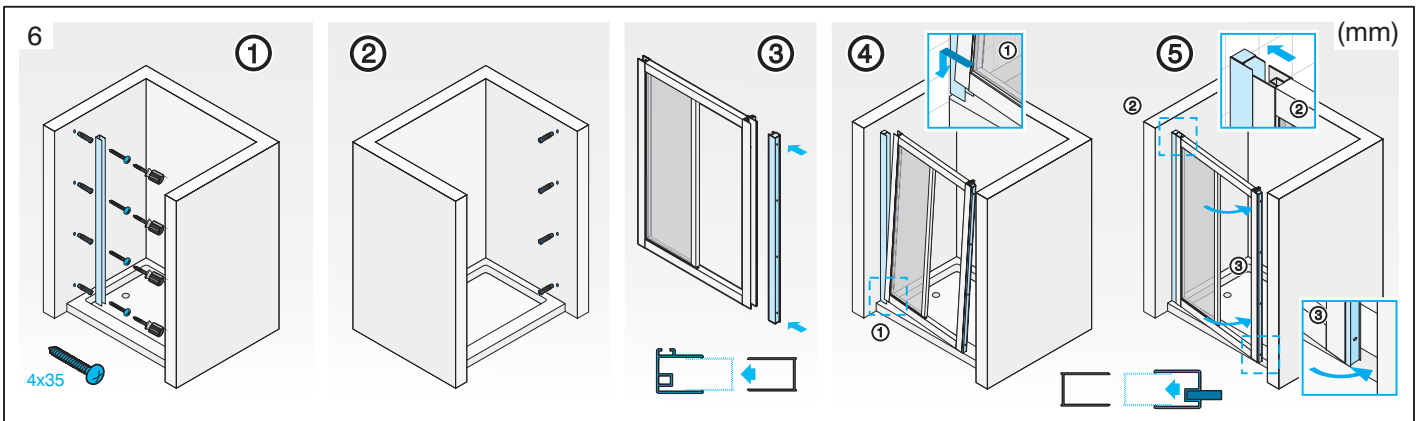

JIKA

CUBITO pure

2.4224.3.002.668.1 (1000x1950 transparent)
 2.4224.3.002.666.1 (1000x1950 artic)
 2.4224.4.002.668.1 (1200x1950 transparent)
 2.4224.4.002.666.1 (1200x1950 artic)
 2.4224.8.002.668.1 (1400x1950 transparent)
 2.4224.8.002.666.1 (1400x1950 artic)