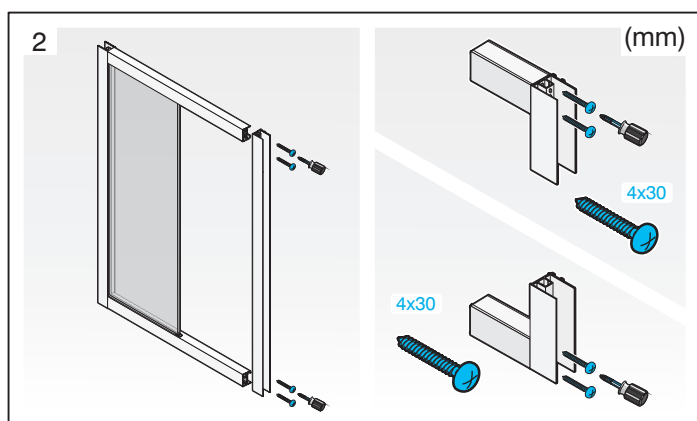

JIKA

CUBITO pure

2.4224.3.002.668.1 (1000x1950 transparent)
 2.4224.3.002.666.1 (1000x1950 artic)
 2.4224.4.002.668.1 (1200x1950 transparent)
 2.4224.4.002.666.1 (1200x1950 artic)
 2.4224.8.002.668.1 (1400x1950 transparent)
 2.4224.8.002.666.1 (1400x1950 artic)