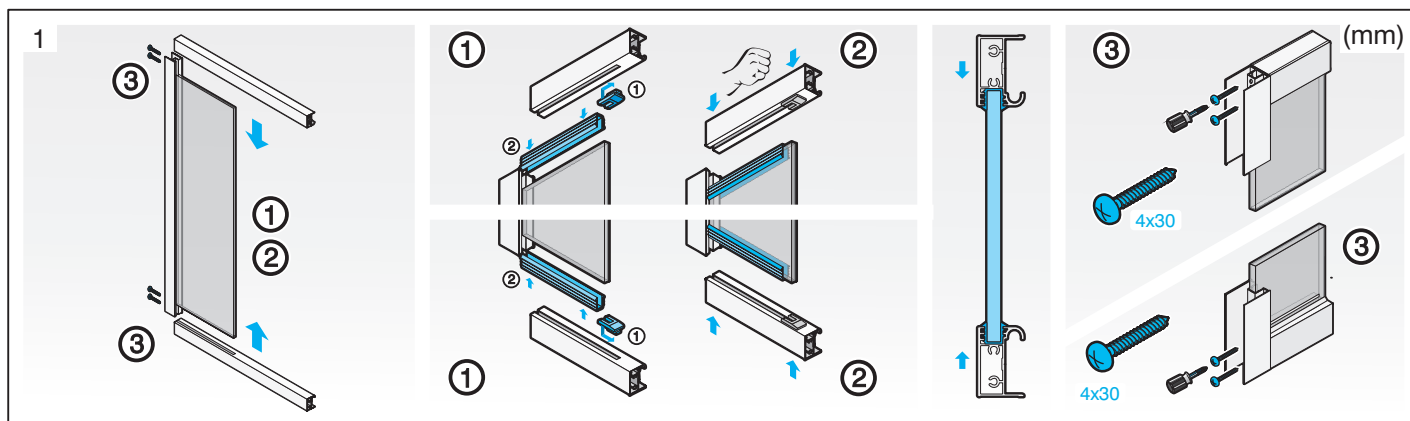

JIKA

CUBITO pure

2.4224.3.002.668.1 (1000x1950 transparent)
 2.4224.3.002.666.1 (1000x1950 artic)
 2.4224.4.002.668.1 (1200x1950 transparent)
 2.4224.4.002.666.1 (1200x1950 artic)
 2.4224.8.002.668.1 (1400x1950 transparent)
 2.4224.8.002.666.1 (1400x1950 artic)