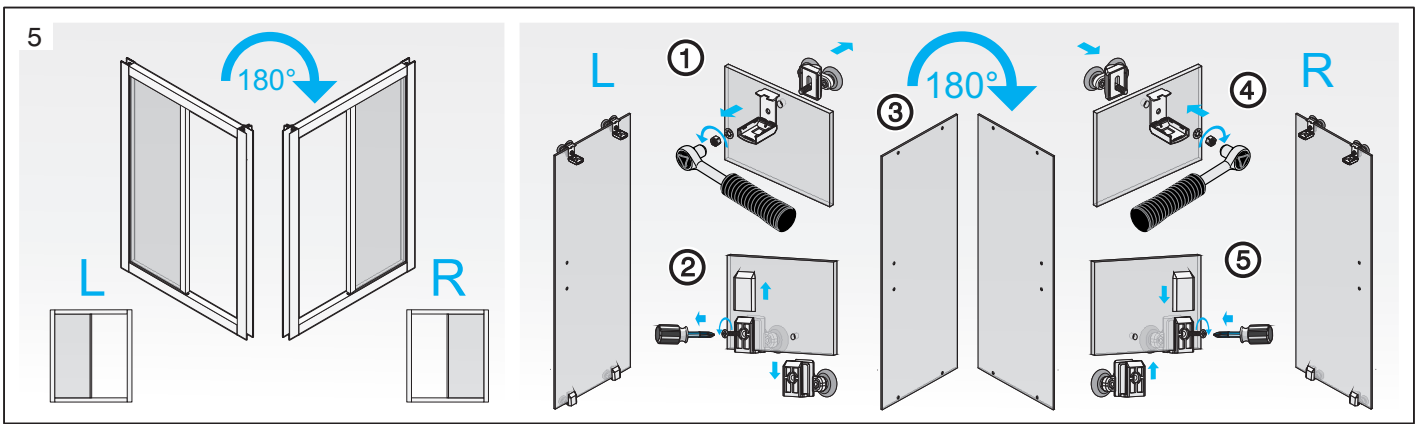

JIKA

CUBITO pure

2.4224.3.002.668.1 (1000x1950 transparent)
 2.4224.3.002.666.1 (1000x1950 artic)
 2.4224.4.002.668.1 (1200x1950 transparent)
 2.4224.4.002.666.1 (1200x1950 artic)
 2.4224.8.002.668.1 (1400x1950 transparent)
 2.4224.8.002.666.1 (1400x1950 artic)