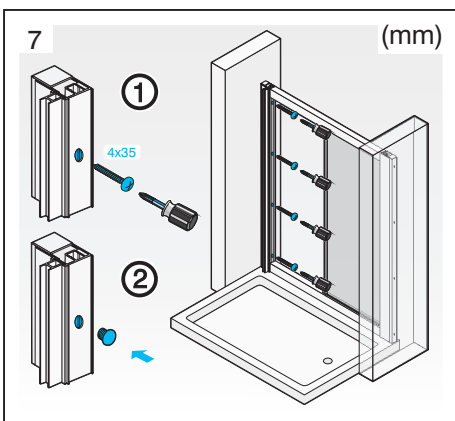

JIKA

CUBITO pure

2.4224.3.002.668.1 (1000x1950 transparent)
 2.4224.3.002.666.1 (1000x1950 artic)
 2.4224.4.002.668.1 (1200x1950 transparent)
 2.4224.4.002.666.1 (1200x1950 artic)
 2.4224.8.002.668.1 (1400x1950 transparent)
 2.4224.8.002.666.1 (1400x1950 artic)