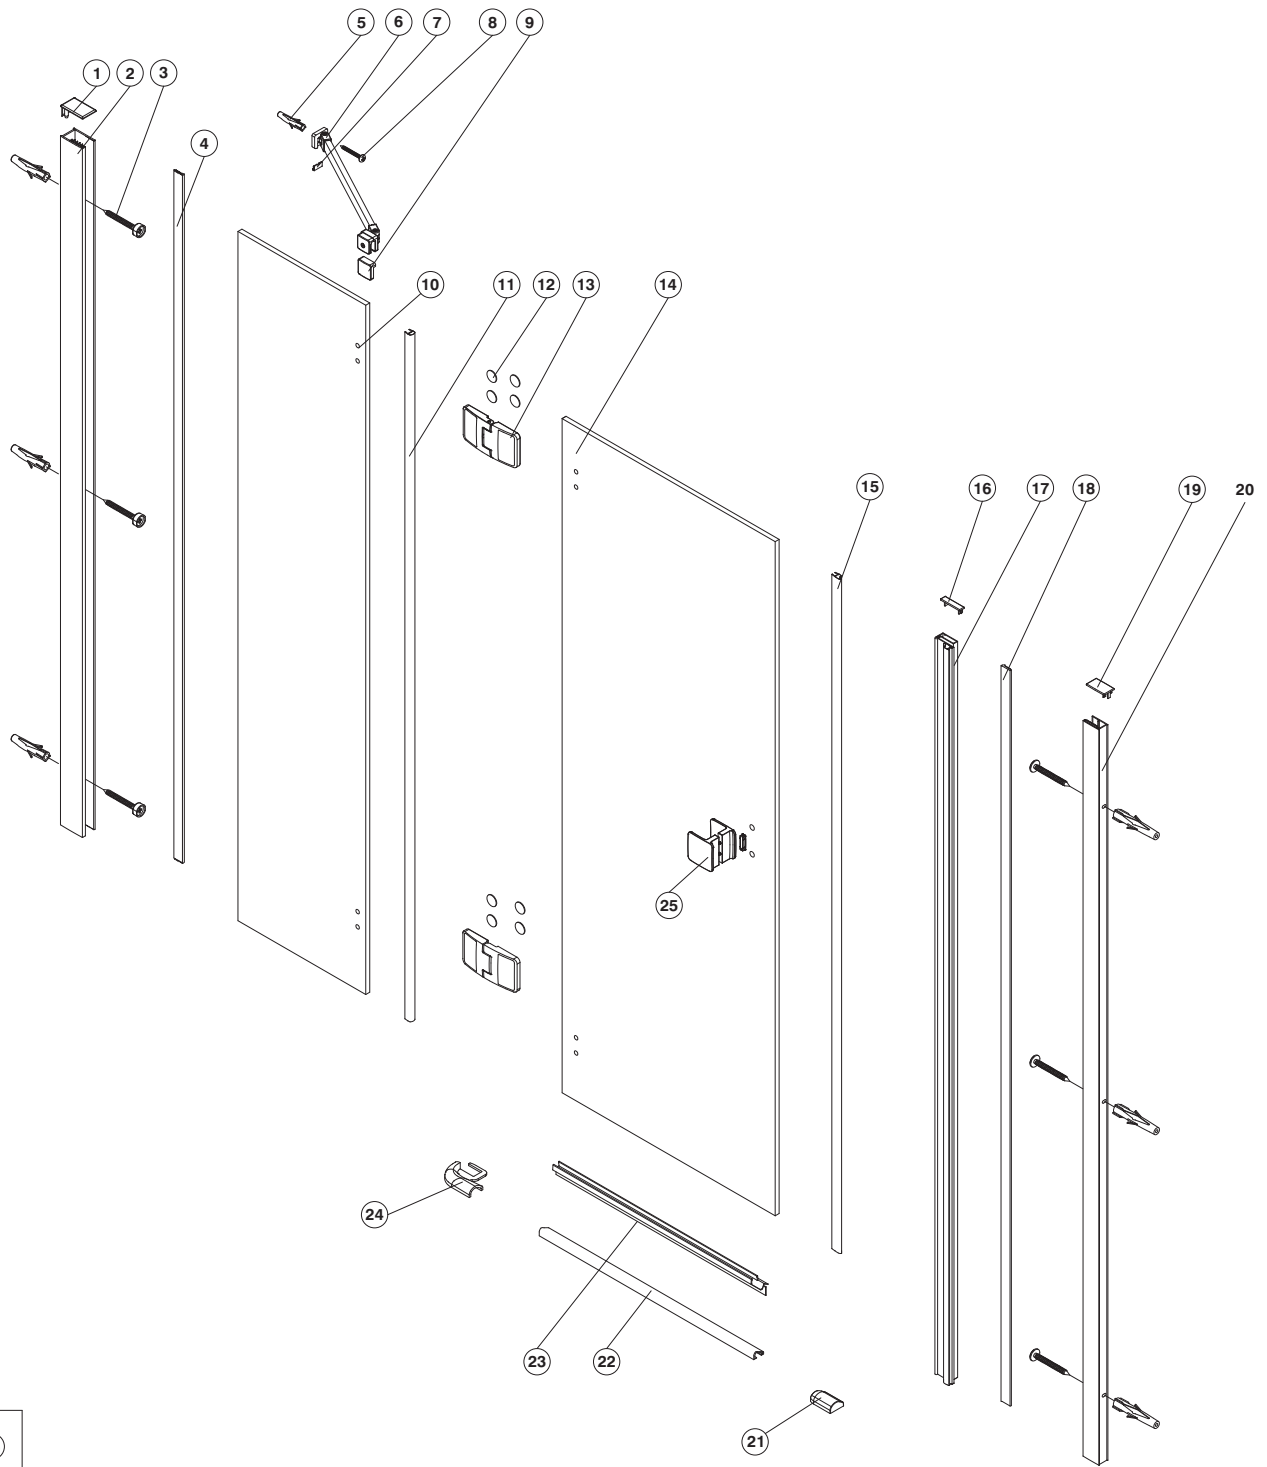

JIKA

PURE

- H2544200026681 785~805 L
- H2544210026681 785~805 R
- H2544220026681 885~905 L
- H2544230026681 885~905 R
- H2544240026681 985~1005 L
- H2544250026681 985~1005 R
- H2544260026681 1185~1205 L
- H2544270026681 1185~1205 R

	26
	27

1 x1	2 x1	3 ST4x40 x3	4 x1	5 x7	6 x1	7 x1	8 ST4x40 x4	9 x1	10 x1
11 x1	12 x8	13 x2	14 x1	15 x1	16 x1	17 x1	18 x1	19 x1	20 x1
21 x1	22 x1	23 x1	24 x1	25 x1	26 x1	27 4mm x1			

1

Model	A (mm)
H2544200026681 L	785~805
H2544210026681 R	785~805
H2544220026681 L	885~905
H2544230026681 R	885~905
H2544240026681 L	985~1005
H2544250026681 R	985~1005
H2544260026681 L	1185~1205
H2544270026681 R	1185~1205

2

3

4

5

6

11

12