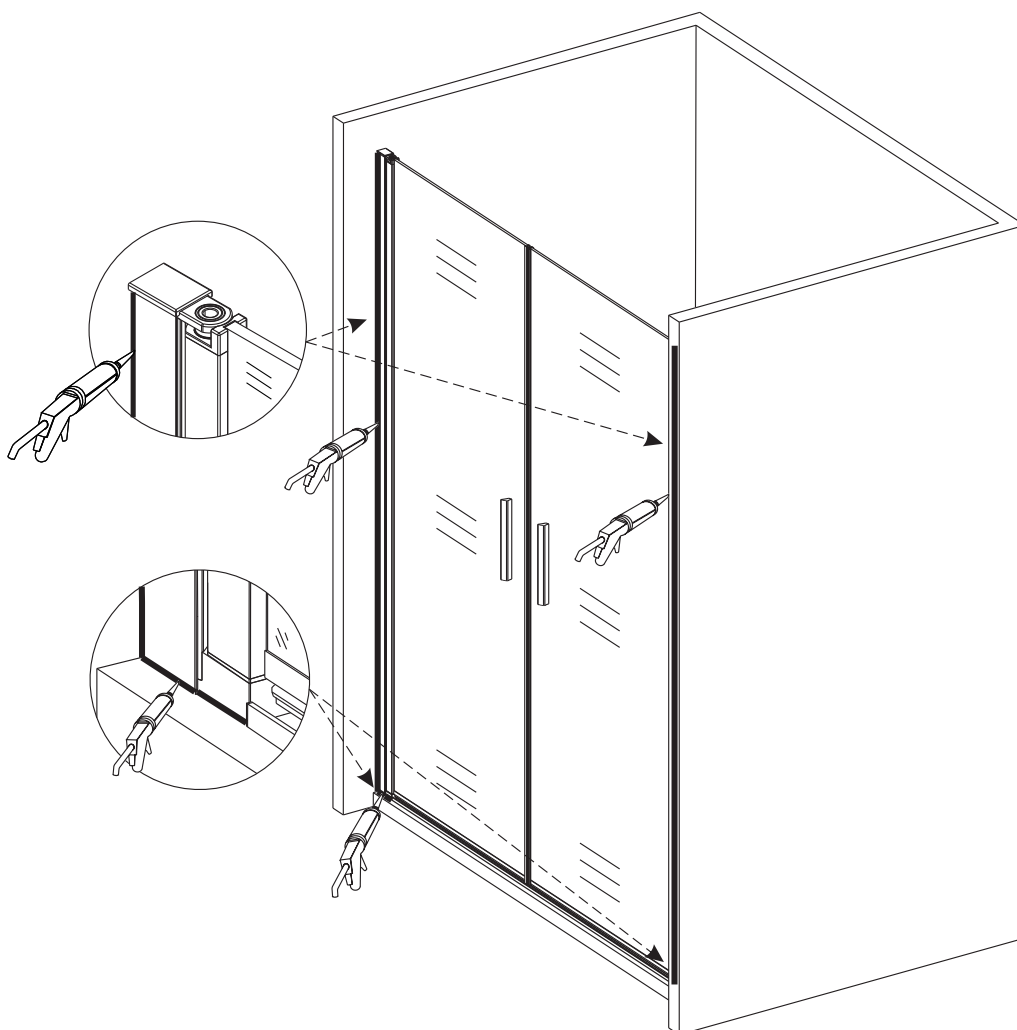

Polysan s.r.o.
Nesměřice 52
285 22 Zruč nad Sázavou
Czech Republic
www.polysan.net

EN 14428

Glass shower enclosure
cleaning efficiency: conforming
impact resistance: conforming
operating life: conforming