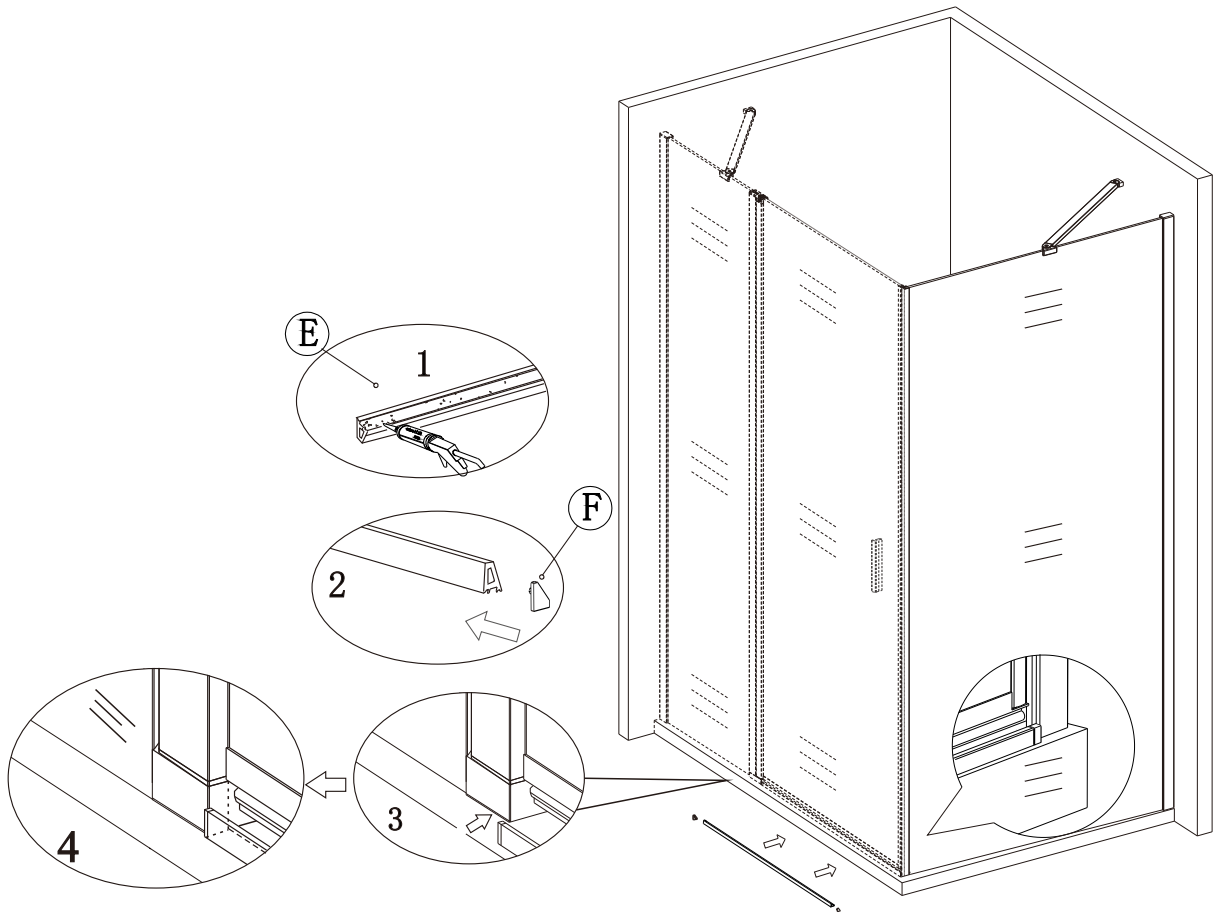

6

Polysan s.r.o.
Nesměřice 52
285 22 Zruč nad Sázavou
Czech Republic
www.polysan.net

EN 14428

Glass shower enclosure
cleaning efficiency: conforming
impact resistance: conforming
operating life: conforming