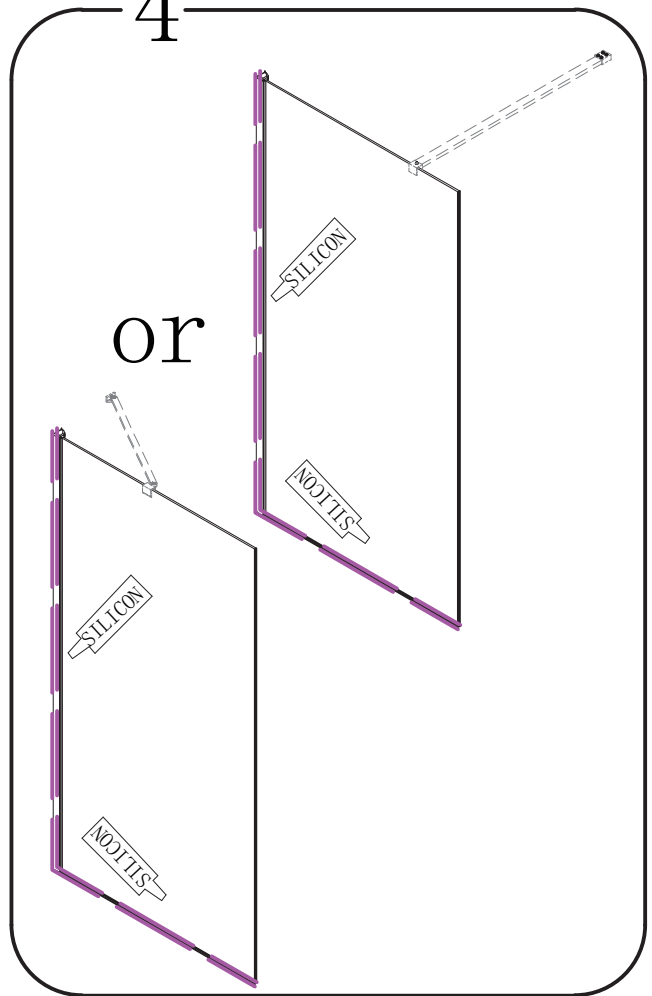

MODULAR SHOWER

MS1 -70/80/90/100/110/120/130/140/150

or

polysan 

Polysan s.r.o.
Nesměřice 52
285 22 Zruč nad Sázavou
Czech Republic
www.polysan.net

3b or

4

CE

Polysan s.r.o.
Nesměřice 52
285 22 Zruč nad Sázavou
Czech Republic
www.polysan.net

EN 14428

Glass shower enclosure
cleaning efficiency: conforming
impact resistance: conforming
operating life: conforming