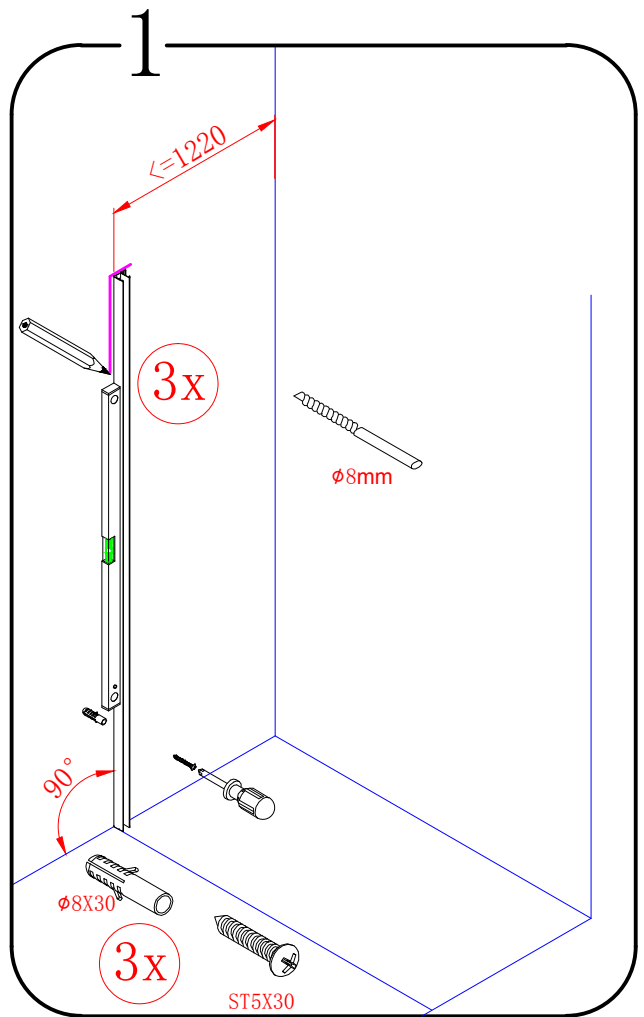

MODULAR SHOWER

MS1 -70/80/90/100/110/120/130/140/150

or

polysan 

Polysan s.r.o.
Nesměřice 52
285 22 Zruč nad Sázavou
Czech Republic
www.polysan.net

3b or

4

CE

Polysan s.r.o.
Nesměřice 52
285 22 Zruč nad Sázavou
Czech Republic
www.polysan.net

EN 14428

Glass shower enclosure
cleaning efficiency: conforming
impact resistance: conforming
operating life: conforming