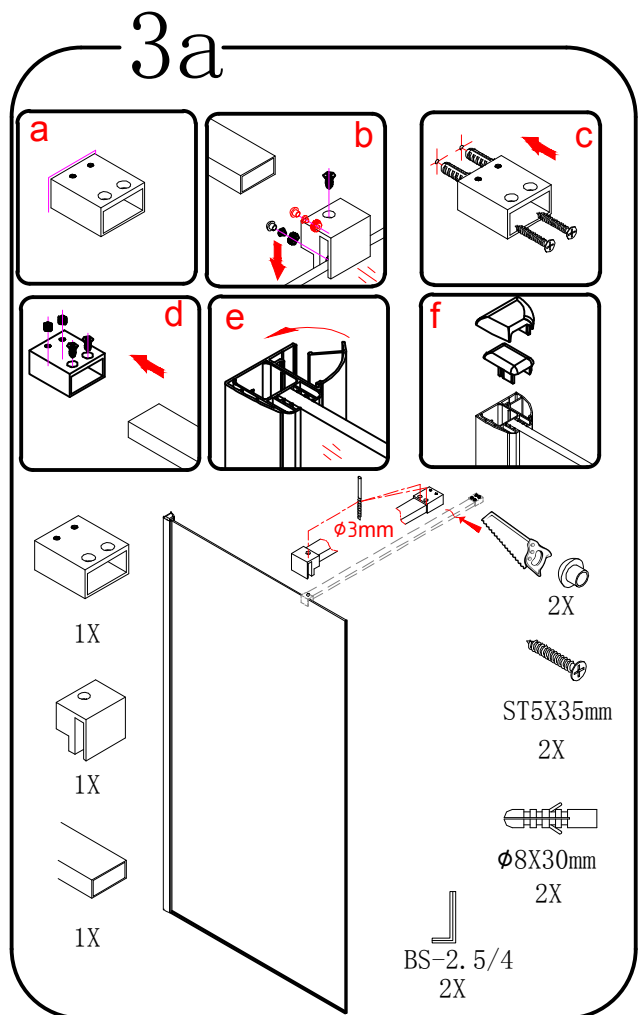

MODULAR SHOWER

MS1 -70/80/90/100/110/120/130/140/150

or

polysan 

Polysan s.r.o.
Nesměřice 52
285 22 Zruč nad Sázavou
Czech Republic
www.polysan.net

3b or

4

CE

Polysan s.r.o.
Nesměřice 52
285 22 Zruč nad Sázavou
Czech Republic
www.polysan.net

EN 14428

Glass shower enclosure
cleaning efficiency: conforming
impact resistance: conforming
operating life: conforming