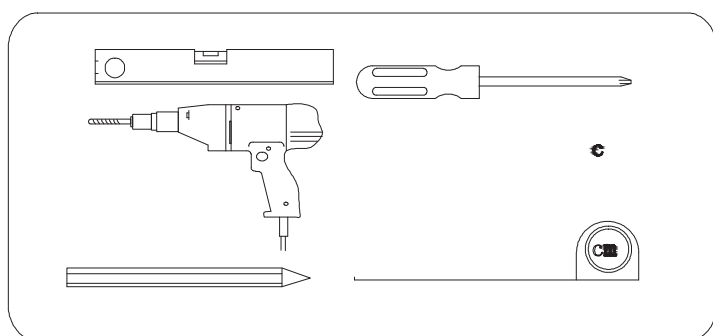

MODULAR SHOWER

MS1 -70/80/90/100/110/120/130/140/150

or

polysan 

Polysan s.r.o.
Nesměřice 52
285 22 Zruč nad Sázavou
Czech Republic
www.polysan.net

3b or

4

CE

Polysan s.r.o.
Nesměřice 52
285 22 Zruč nad Sázavou
Czech Republic
www.polysan.net

EN 14428

Glass shower enclosure
cleaning efficiency: conforming
impact resistance: conforming
operating life: conforming