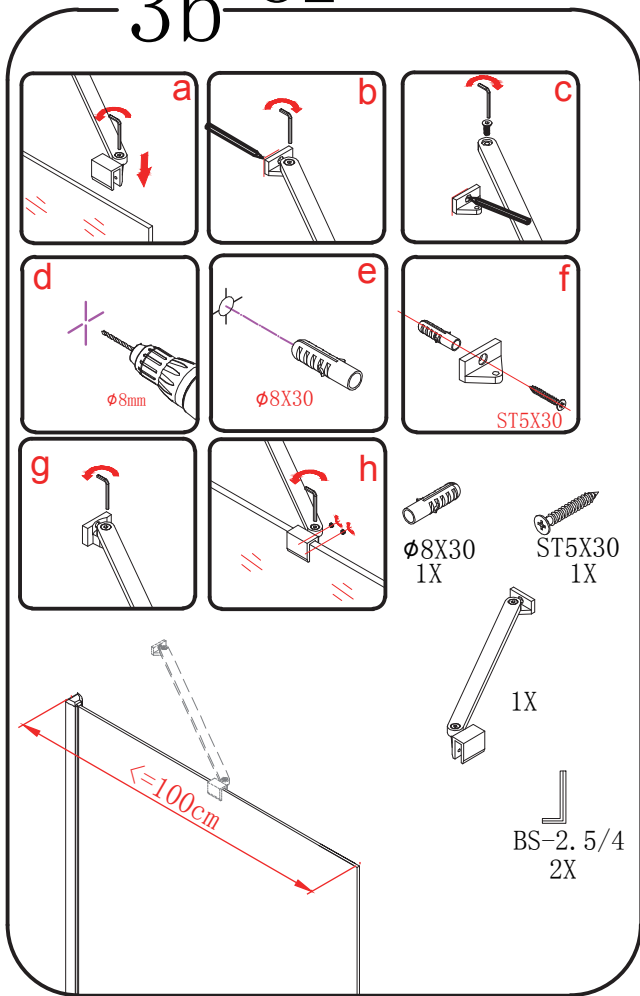

MODULAR SHOWER

MS1 -70/80/90/100/110/120/130/140/150

or

polysan 

Polysan s.r.o.
Nesměřice 52
285 22 Zruč nad Sázavou
Czech Republic
www.polysan.net

3b or

4

CE

Polysan s.r.o.
Nesměřice 52
285 22 Zruč nad Sázavou
Czech Republic
www.polysan.net

EN 14428

Glass shower enclosure
cleaning efficiency: conforming
impact resistance: conforming
operating life: conforming