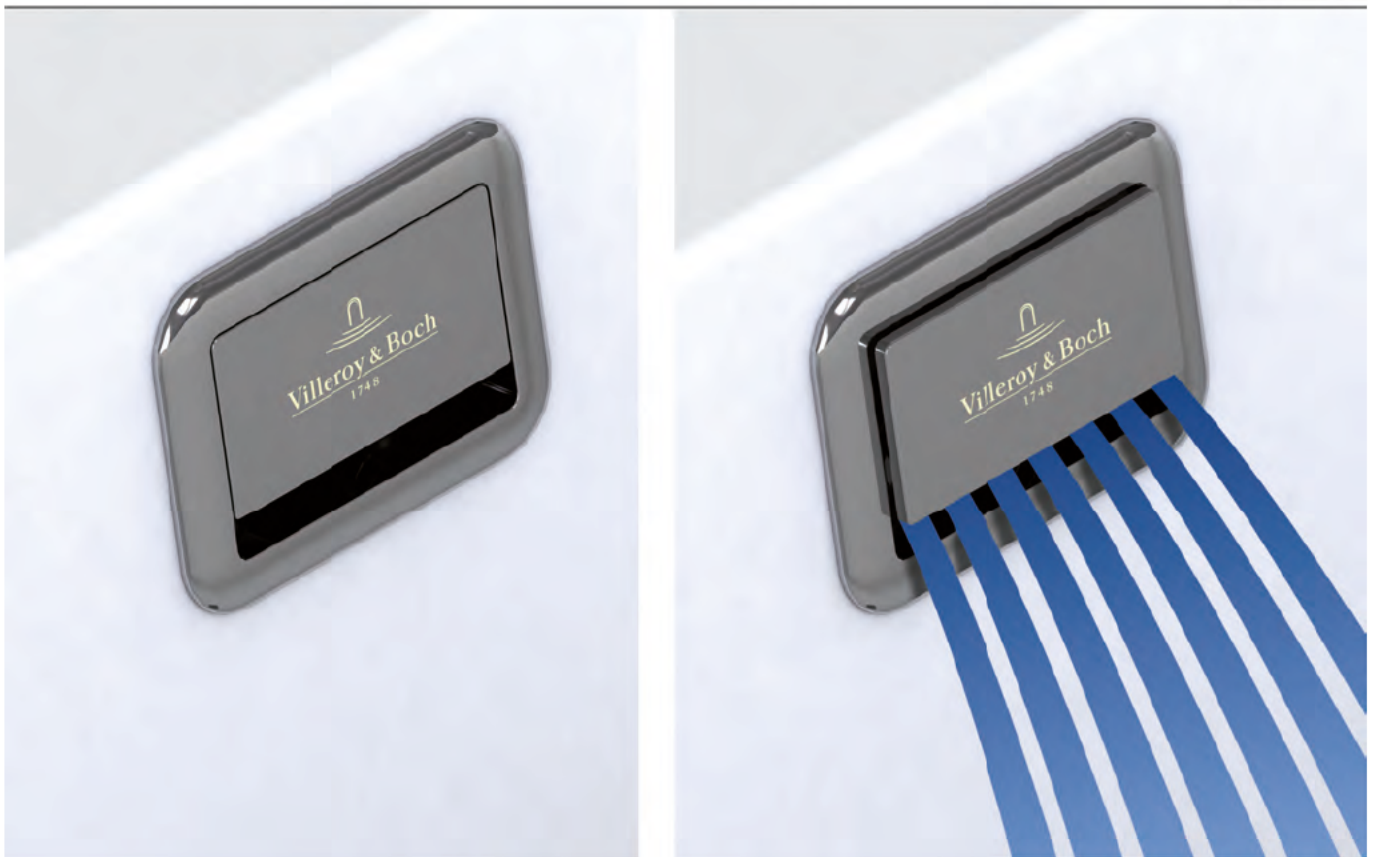

Collaro

DE Montageanleitung	AR دليل التركيب	HU Szerelési útmutató	PT Instruções de montagem
EN Installation instructions	BG Ръководство за монтаж	ID Petunjuk pemasangan	RO Manual de montaj
ES Instrucciones de montaje	CS Návod k montáži	JA 取付説明書	SK Návod na montáž
FR Instructions de montage	DA Monteringsvejledning	KO 설치 가이드	SL Navodila za montažo
IT Istruzioni per il montaggio	EE Paigaldusjuhend	LT Montavimo instrukcija	SV Monteringsanvisning
NL Montagehandleiding	EL Οδηγίες τοποθέτησης	LV Montāžas instrukcija	TH คู่มือการติดตั้ง
RU Инструкция по монтажу	FI Asennusohje	NO Monteringsanvisning	TR Montaj kılavuzu
ZH 安装说明	HR Uputa za montažu	PL Instrukcja montażu	UK Інструкція з монтажу