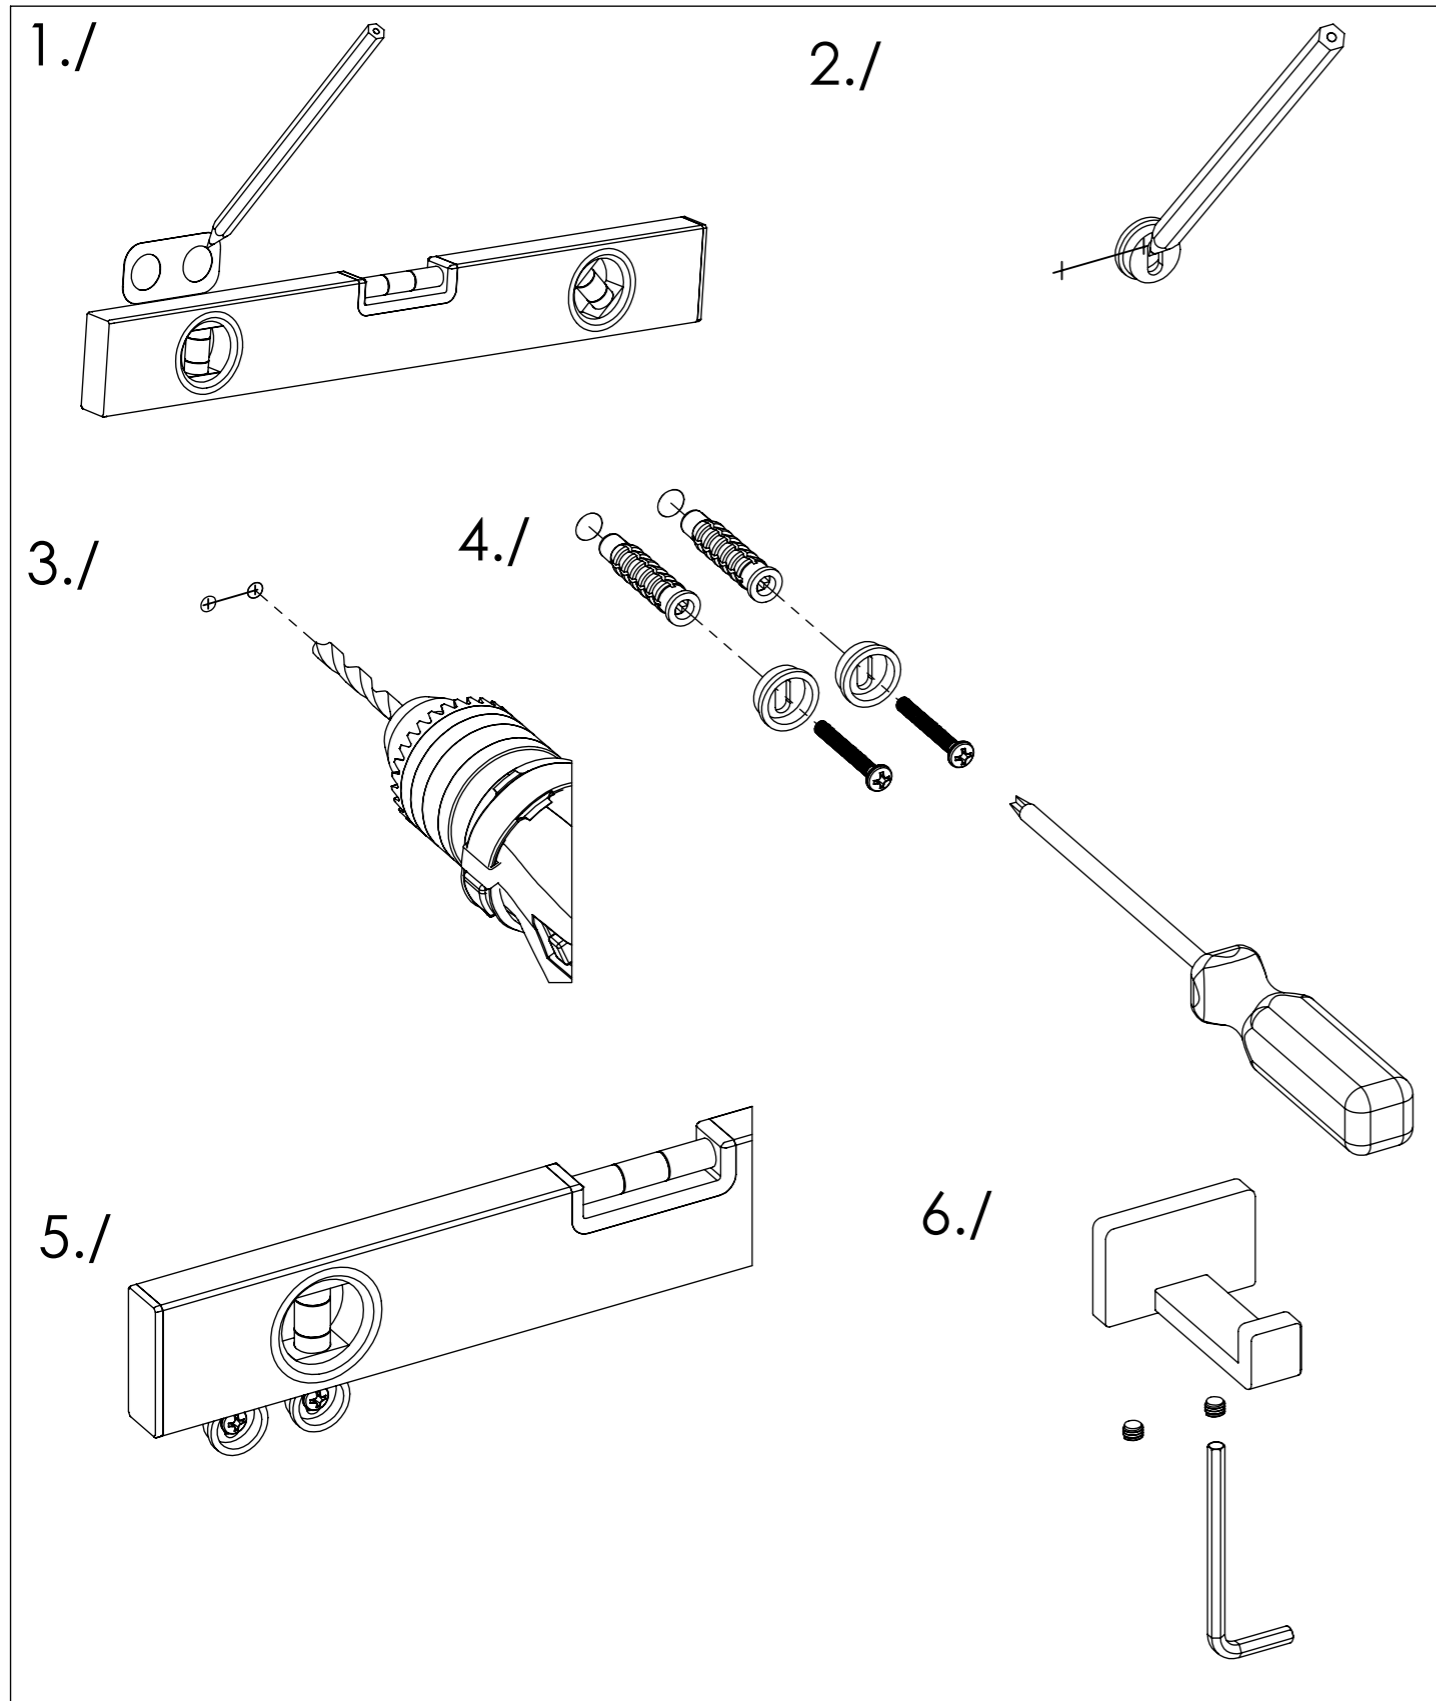

STEINBERG

Handtuchhaken

Towel hook

Art.Nr. 450 2400

Installation / Installation