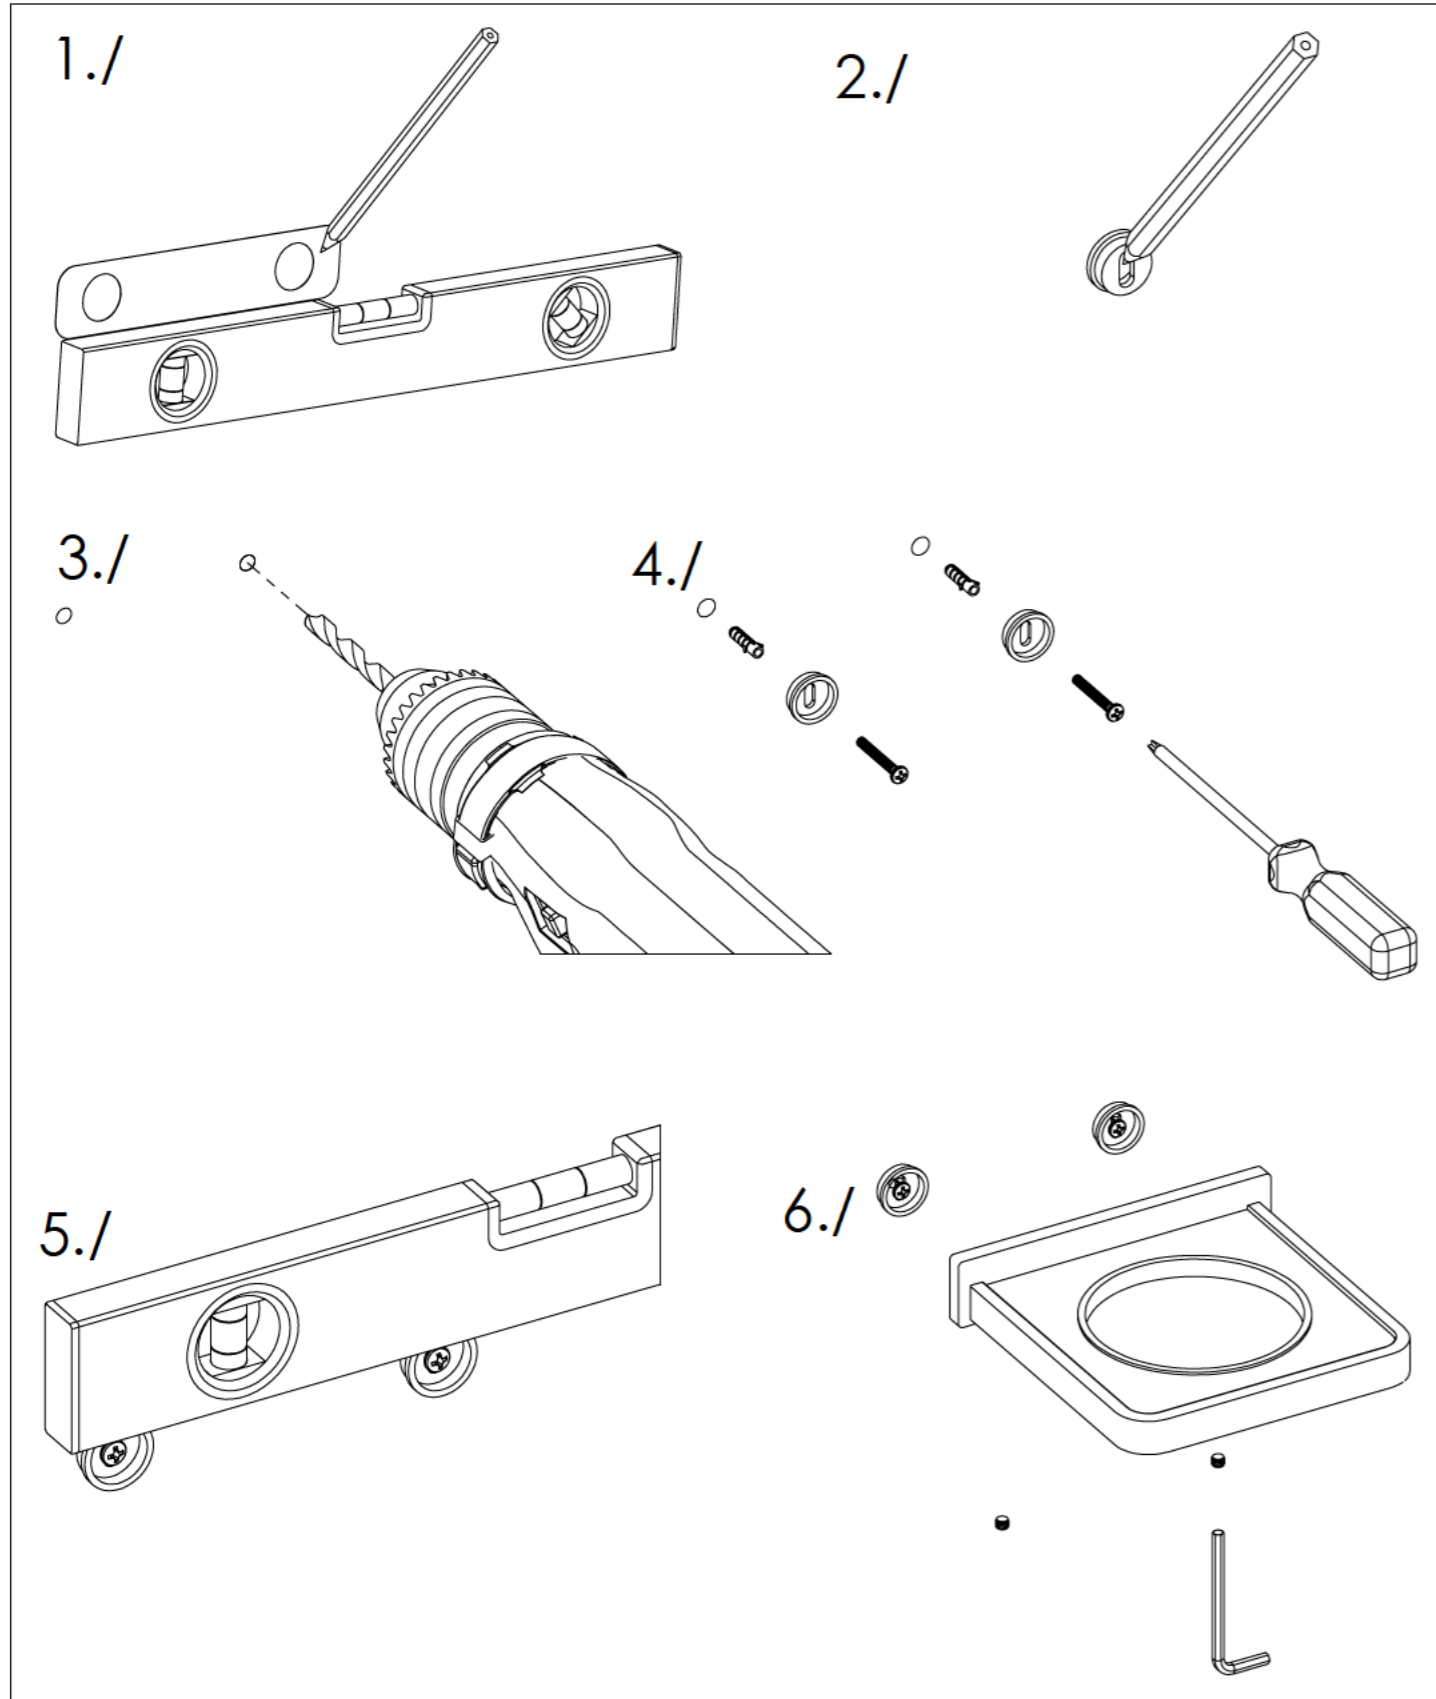

STEINBERG

Bürstengarnitur

Toilet brush set

Art.Nr. 450 2901

Installation / Installation