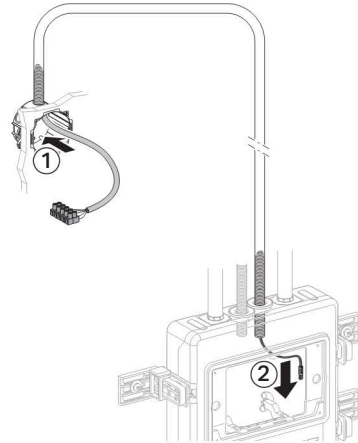

Digital I/O	
2	OUT COMMON	green, grün, vert, verde
3	OUT STATUS OK	white, weiss, blanc, bianco
4	OUT FLUSH ACT	brown, braun, brun, marrone
5	IN FLUSH START	red, rot, rouge, rosso
1	IN GND	yellow, gelb, jaune, giallo

1