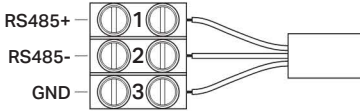

Installation Manual

Montageanleitung
Instructions de montage
Istruzioni per il montaggio

**KNOW
HOW**
INSTALLED

RS485

	RS485	
1	RS485+	yellow, gelb, jaune, giallo
2	RS485-	green, grün, vert, verde
3	GND	white, weiss, blanc, bianco

Digital I/O

	Digital I/O	
2	OUT COMMON	green, grün, vert, verde
3	OUT STATUS OK	white, weiss, blanc, bianco
4	OUT FLUSH ACT	brown, braun, brun, marrone
5	IN FLUSH START	red, rot, rouge, rosso
1	IN GND	yellow, gelb, jaune, giallo