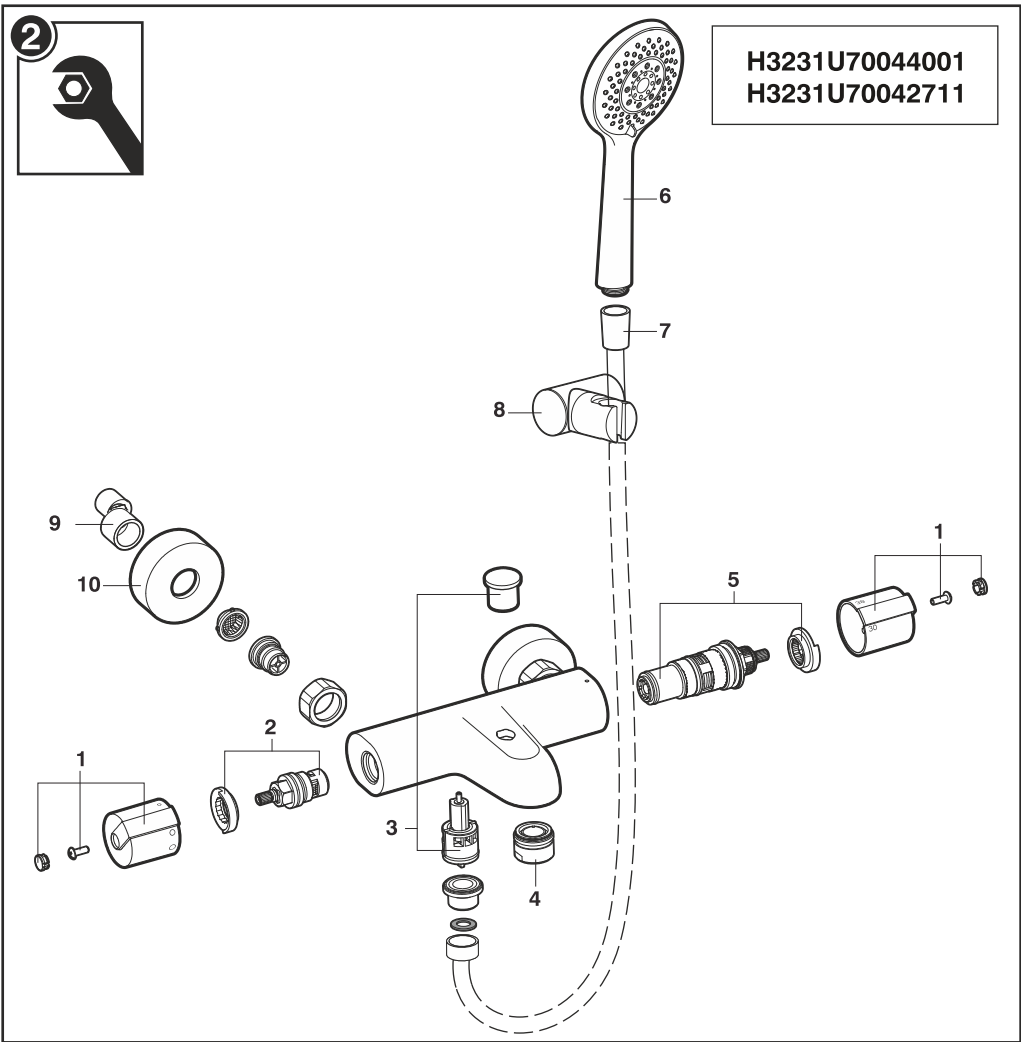

JIKA

DEEP by JIKA

H3231U70044001

H3231U70042711

H3331U70044001

H3331U70042711

H3231U70044001
H3231U70042711

	<p>P bar</p>		
	<p>P bar</p>		
	<p>°C</p>		
<p>(3 bar)</p>	<p>l/min</p>		

3

H3331U70044001
H3331U70042711

- 1 - QRFC000JI000358
- 2 - QRF0000JI000360
- 3 - QRF0000JI000359
- 4 - QRFC000JI000043

- 5 - QRF0000JI000355
- 6 - QRFC000JI000361
- 7 - QRF035JI000019
- 8 - QRFC000JI000317