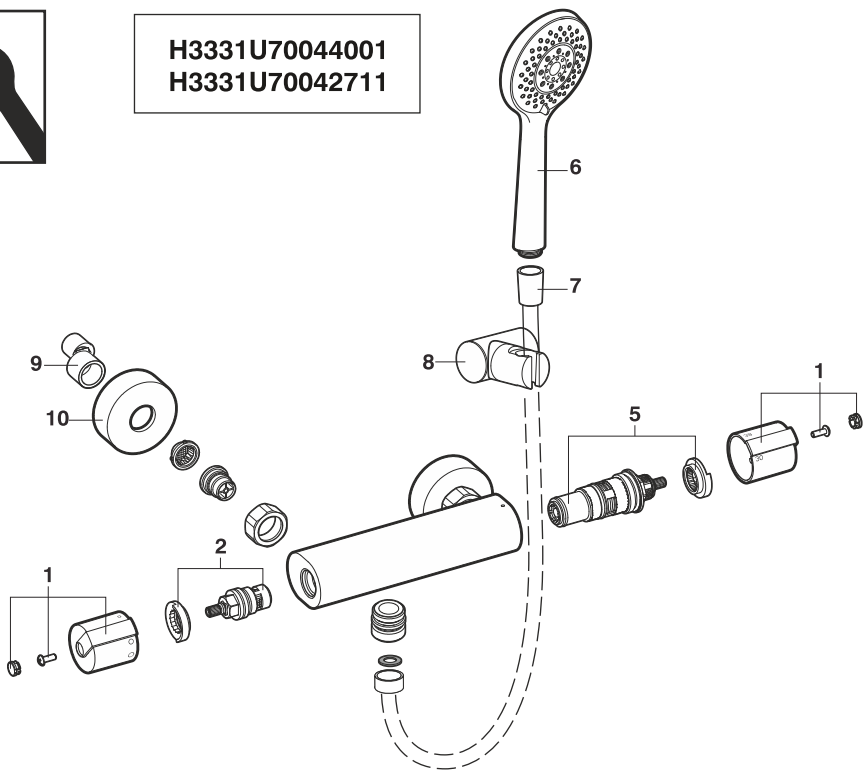

JIKA

DEEP by JIKA

H3231U70044001

H3231U70042711

H3331U70044001

H3331U70042711

H3231U70044001
H3231U70042711

	<p>P bar</p>		
	<p>P bar</p>		
	<p>°C</p>		
<p>(3 bar)</p>	<p>l/min</p>		

3

H3331U70044001
H3331U70042711

- 1 - QRFC000JI000358
- 2 - QRF0000JI000360
- 3 - QRF0000JI000359
- 4 - QRFC000JI000043

- 5 - QRF0000JI000355
- 6 - QRFC000JI000361
- 7 - QRF035JI000019
- 8 - QRFC000JI000317