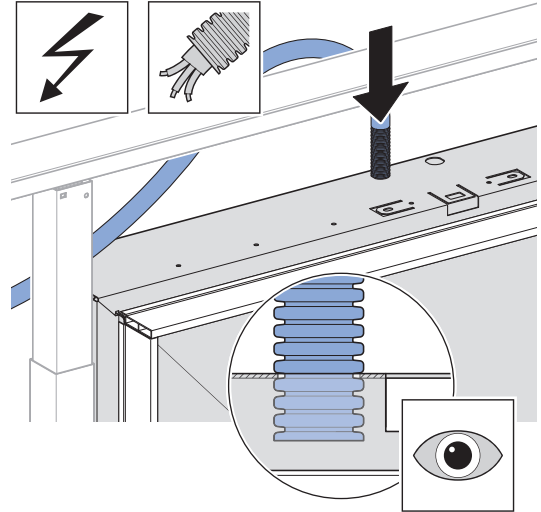

9

i

10

Geberit International AG
Schachenstrasse 77, CH-8645 Jona
documentation@geberit.com
www.geberit.com