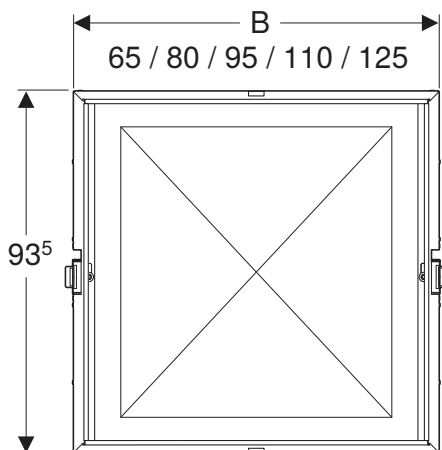

INSTALLATION MANUAL

MONTAGEANLEITUNG
INSTRUCTIONS DE MONTAGE
ISTRUZIONI PER IL MONTAGGIO

970.214.00.0(01)

A

111.04x.00.1

	B
(60)	65 cm = 111.041.00.1
(75)	80 cm = 111.042.00.1
(90)	95 cm = 111.043.00.1
(105)	110 cm = 111.044.00.1
(120)	125 cm = 111.045.00.1
(135)	140 cm = 111.046.00.1

B

111.07x.00.1

	B
(75)	80 cm = 111.071.00.1
(90)	95 cm = 111.072.00.1
(105)	110 cm = 111.073.00.1
(120)	125 cm = 111.074.00.1

111.08x.00.1

	B
(75)	80 cm = 111.081.00.1
(90)	95 cm = 111.082.00.1
(105)	110 cm = 111.083.00.1
(120)	125 cm = 111.084.00.1