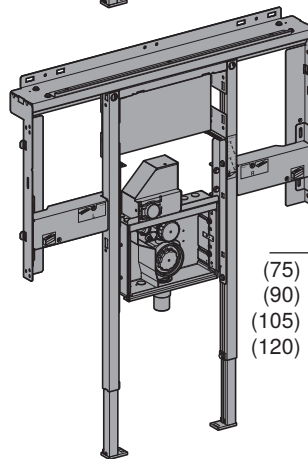

INSTALLATION MANUAL

MONTAGEANLEITUNG
INSTRUCTIONS DE MONTAGE
ISTRUZIONI PER IL MONTAGGIO

970.214.00.0(01)

A

111.04x.00.1

	B
(60)	65 cm = 111.041.00.1
(75)	80 cm = 111.042.00.1
(90)	95 cm = 111.043.00.1
(105)	110 cm = 111.044.00.1
(120)	125 cm = 111.045.00.1
(135)	140 cm = 111.046.00.1

B

111.07x.00.1

	B
(75)	80 cm = 111.071.00.1
(90)	95 cm = 111.072.00.1
(105)	110 cm = 111.073.00.1
(120)	125 cm = 111.074.00.1

111.08x.00.1

	B
(75)	80 cm = 111.081.00.1
(90)	95 cm = 111.082.00.1
(105)	110 cm = 111.083.00.1
(120)	125 cm = 111.084.00.1