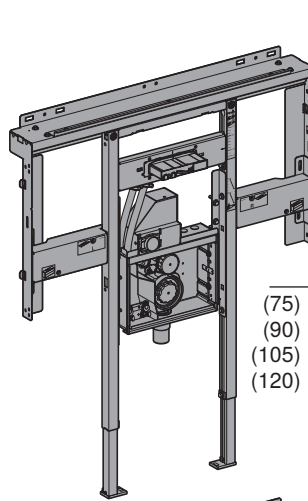

INSTALLATION MANUAL

MONTAGEANLEITUNG
INSTRUCTIONS DE MONTAGE
ISTRUZIONI PER IL MONTAGGIO

970.214.00.0(01)

A

111.04x.00.1

	B
(60)	65 cm = 111.041.00.1
(75)	80 cm = 111.042.00.1
(90)	95 cm = 111.043.00.1
(105)	110 cm = 111.044.00.1
(120)	125 cm = 111.045.00.1
(135)	140 cm = 111.046.00.1

B

111.07x.00.1

	B
(75)	80 cm = 111.071.00.1
(90)	95 cm = 111.072.00.1
(105)	110 cm = 111.073.00.1
(120)	125 cm = 111.074.00.1

111.08x.00.1

	B
(75)	80 cm = 111.081.00.1
(90)	95 cm = 111.082.00.1
(105)	110 cm = 111.083.00.1
(120)	125 cm = 111.084.00.1