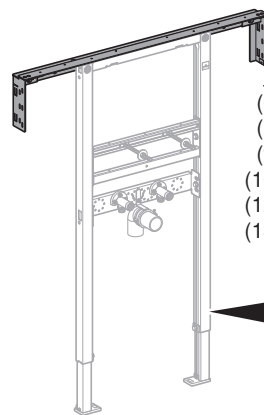

INSTALLATION MANUAL

MONTAGEANLEITUNG
INSTRUCTIONS DE MONTAGE
ISTRUZIONI PER IL MONTAGGIO

970.214.00.0(01)

A

111.04x.00.1

	B
(60)	65 cm = 111.041.00.1
(75)	80 cm = 111.042.00.1
(90)	95 cm = 111.043.00.1
(105)	110 cm = 111.044.00.1
(120)	125 cm = 111.045.00.1
(135)	140 cm = 111.046.00.1

B

111.07x.00.1

	B
(75)	80 cm = 111.071.00.1
(90)	95 cm = 111.072.00.1
(105)	110 cm = 111.073.00.1
(120)	125 cm = 111.074.00.1

111.08x.00.1

	B
(75)	80 cm = 111.081.00.1
(90)	95 cm = 111.082.00.1
(105)	110 cm = 111.083.00.1
(120)	125 cm = 111.084.00.1