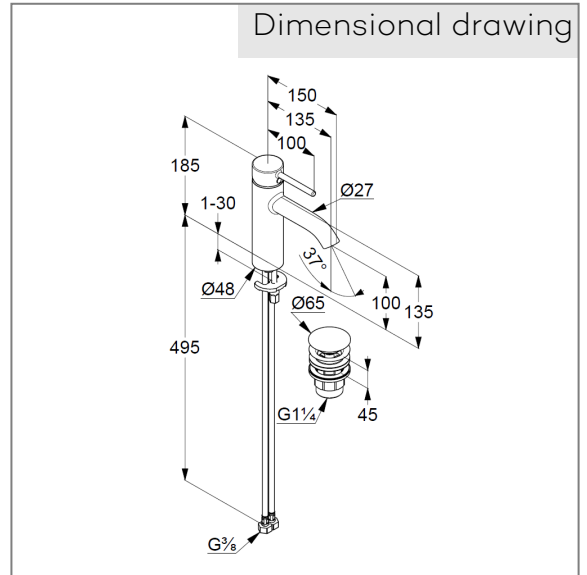

Technical Data

KLUDI BOZZ
single lever basin mixer 100
DN 15

Ref:
382880576

Finishes:
05 chrom

Product description
Manufacturer KLUDI GmbH & Co. KG
Typ: KLUDI BOZZ
single lever basin mixer 100
Ref.: 382880576
basin mixer DN 15
single lever mixer
solid lever, metal
Aerator M18,5
ceramic cartridge with hotwater safety device
flow rate at 3 bar = 5 l/ min.
flexible hoses G 3/8 DVGW approved
rapid installation set
push open waste 1 1/4"

Product picture

Dimensional drawing

Flow rate diagram