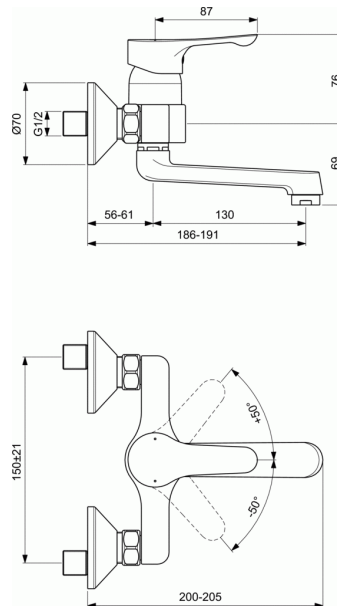

ALPHA

Exposed basin mixer

Exposed basin mixer

35 mm ceramic cartridge with hot water limiter
Metal handle with red and blue colour indication
Perlator aerator
Standard S-connections
Comply with EN817

FINISHES*