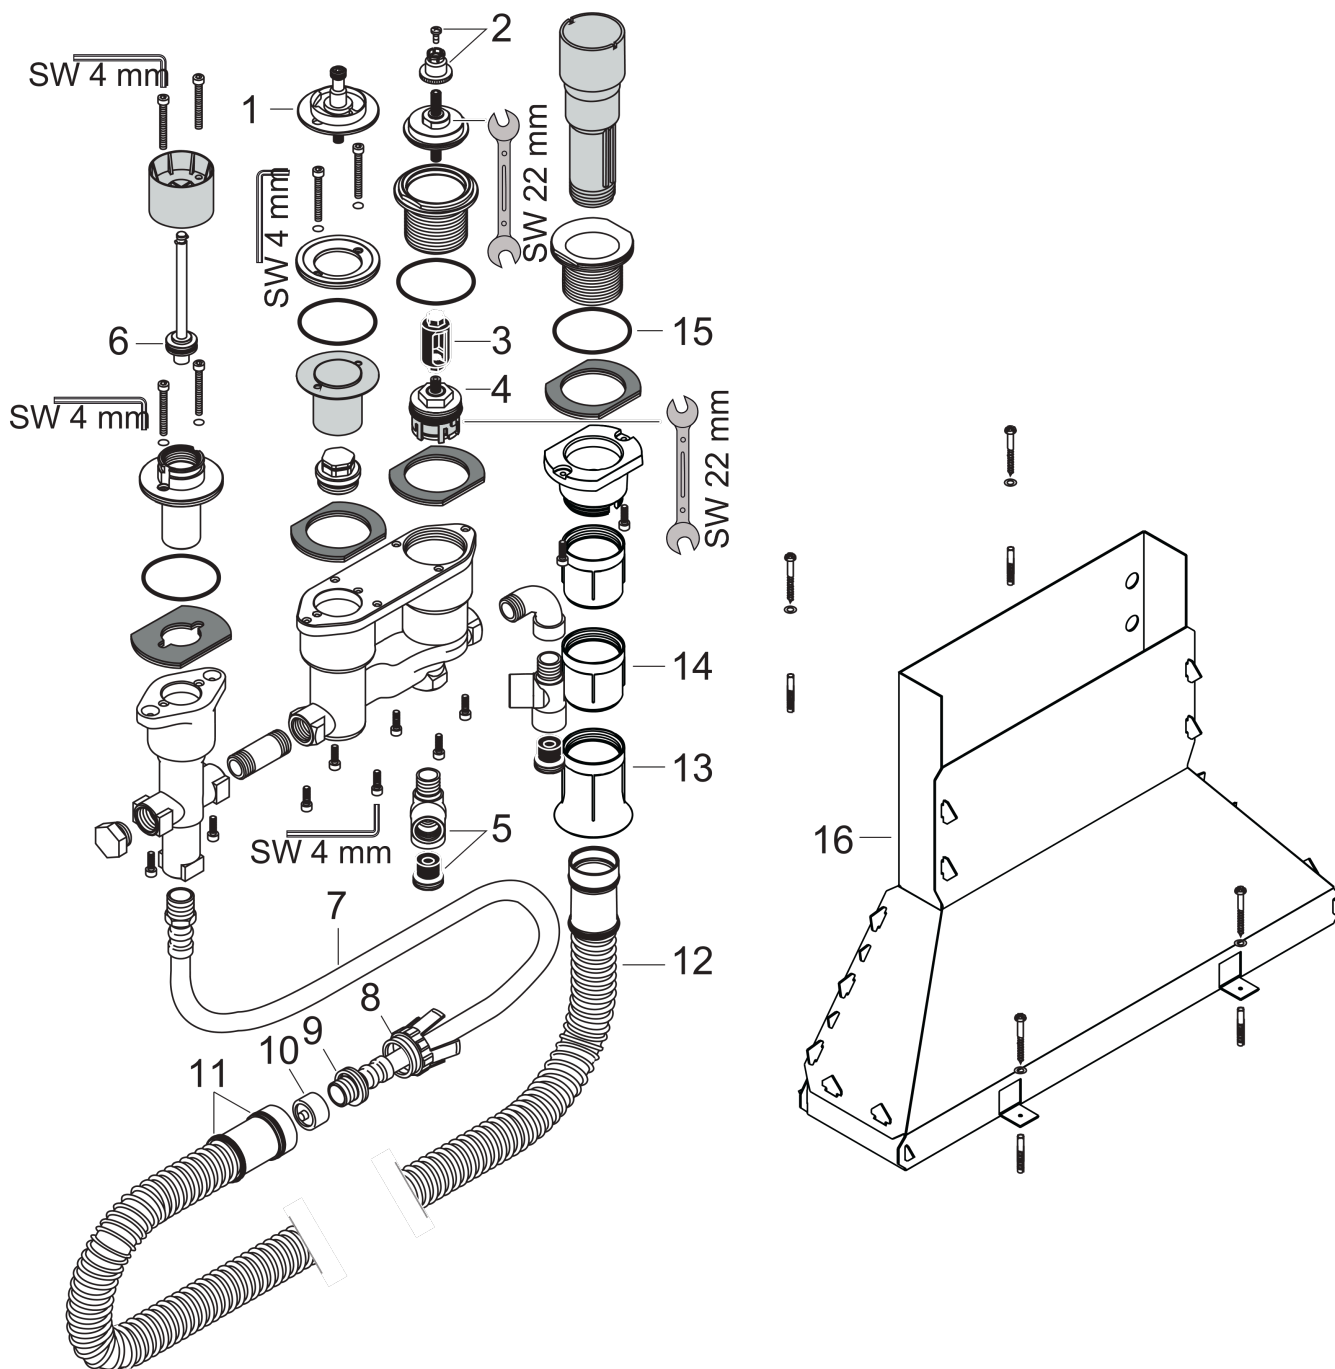

Basic set for 4-hole rim mounted thermostatic bath mixer

Surfaces: n.a. Article Number: 15482180

Description

product features

- maximum pull-out length of hand shower: 1.10 m
- connection dimension: DN15

Product image

Scale drawing

Basic set for 4-hole rim mounted thermostatic bath mixer

Surfaces: n.a. Article Number: 15482180

Exploded Drawing

Year of production: >10/17

Basic set for 4-hole rim mounted thermostatic bath mixerSurfaces: n.a. Article Number: **15482180****Spare part list**

Year of production: >10/17

Pos.	Description	Article Number	Price	PU
1	safety set for temperature control	96239000	-	1
2	handle fixing set	94184000	-	1
3	adapter for handle	97409000	-	1
4	cartridge Duostop	96262000	-	1
5	connection angel	97655000	-	1
6	O-ring 20x2,5	92602000	-	1
7	pressure hose	94174000	-	1
8	expended nut for Secuflex	96074000	-	1
9	O-ring 27x2,5	98149000	-	1
10	plug	97568000	-	1
11	O-ring 35x3	98435000	-	1
12	Secuflex hose 2,25 m	94108000	-	1
13	guide tube	98807000	-	1
14	sleeve	98806000	-	1
15	O-ring 58x3	98202000	-	1
16	Secuflexbox	28389000	-	1