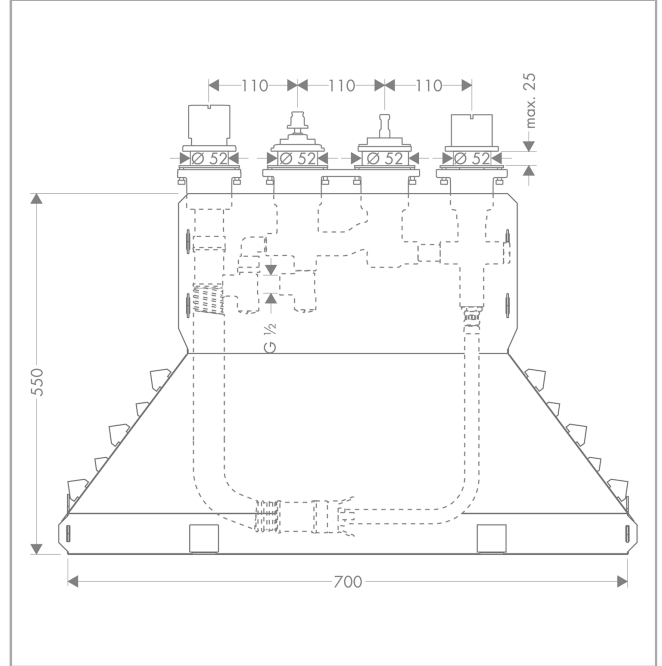

Basic set for 4-hole rim mounted thermostatic bath mixer

Surfaces: n.a. Article Number: 15482180

Description

product features

- maximum pull-out length of hand shower: 1.10 m
- connection dimension: DN15

Product image

Scale drawing

Basic set for 4-hole rim mounted thermostatic bath mixer

Surfaces: n.a. Article Number: 15482180

Exploded Drawing

Year of production: >10/17

Basic set for 4-hole rim mounted thermostatic bath mixerSurfaces: n.a. Article Number: **15482180****Spare part list**

Year of production: >10/17

Pos.	Description	Article Number	Price	PU
1	safety set for temperature control	96239000	-	1
2	handle fixing set	94184000	-	1
3	adapter for handle	97409000	-	1
4	cartridge Duostop	96262000	-	1
5	connection angel	97655000	-	1
6	O-ring 20x2,5	92602000	-	1
7	pressure hose	94174000	-	1
8	expended nut for Secuflex	96074000	-	1
9	O-ring 27x2,5	98149000	-	1
10	plug	97568000	-	1
11	O-ring 35x3	98435000	-	1
12	Secuflex hose 2,25 m	94108000	-	1
13	guide tube	98807000	-	1
14	sleeve	98806000	-	1
15	O-ring 58x3	98202000	-	1
16	Secuflexbox	28389000	-	1