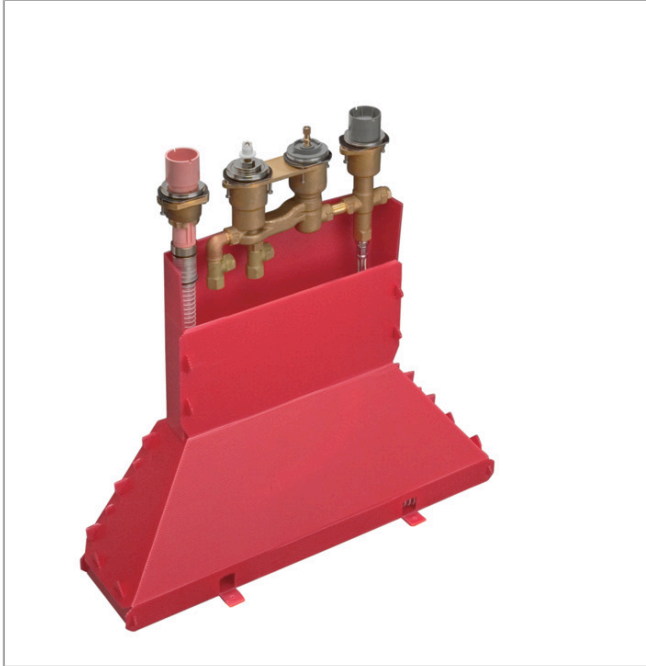

Basic set for 4-hole rim mounted thermostatic bath mixer

Surfaces: n.a. Article Number: 15482180

Description

product features

- maximum pull-out length of hand shower: 1.10 m
- connection dimension: DN15

Product image

Scale drawing

Basic set for 4-hole rim mounted thermostatic bath mixer

Surfaces: n.a. Article Number: 15482180

Exploded Drawing

Year of production: >10/17

Basic set for 4-hole rim mounted thermostatic bath mixerSurfaces: n.a. Article Number: **15482180****Spare part list**

Year of production: >10/17

Pos.	Description	Article Number	Price	PU
1	safety set for temperature control	96239000	-	1
2	handle fixing set	94184000	-	1
3	adapter for handle	97409000	-	1
4	cartridge Duostop	96262000	-	1
5	connection angel	97655000	-	1
6	O-ring 20x2,5	92602000	-	1
7	pressure hose	94174000	-	1
8	expended nut for Secuflex	96074000	-	1
9	O-ring 27x2,5	98149000	-	1
10	plug	97568000	-	1
11	O-ring 35x3	98435000	-	1
12	Secuflex hose 2,25 m	94108000	-	1
13	guide tube	98807000	-	1
14	sleeve	98806000	-	1
15	O-ring 58x3	98202000	-	1
16	Secuflexbox	28389000	-	1