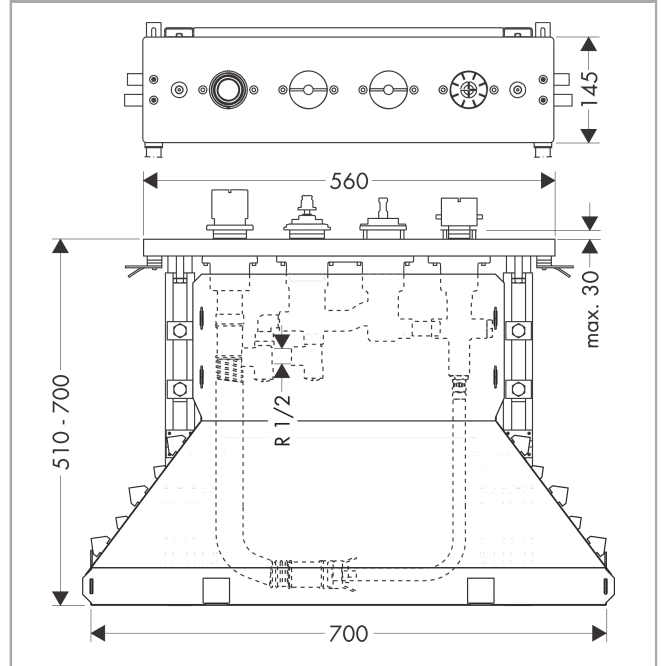

Basic set for 4-hole tile mounted thermostatic bath mixer

Surfaces: n.a. Article Number: 15483180

Description

product features

- maximum pull-out length of hand shower: 1.10 m
- connection dimension: DN15

Product image

Scale drawing

Basic set for 4-hole tile mounted thermostatic bath mixer
 Surfaces: n.a. Article Number: **15483180**

Exploded Drawing

Year of production: >10/17

Basic set for 4-hole tile mounted thermostatic bath mixerSurfaces: n.a. Article Number: **15483180****Spare part list**

Year of production: >10/17

Pos.	Description	Article Number	Price	PU
1	sleeve	98806000	-	1
2	guide tube	98807000	-	1
3	Secuflex hose 2,25 m	94108000	-	1
4	O-ring 35x3	98435000	-	1
5	adapter for handle	97409000	-	1
6	cartridge Duostop	96262000	-	1
7	connection angel	97655000	-	1
8	O-ring 20x2,5	92602000	-	1
9	pressure hose	94174000	-	1
10	expended nut for Secuflex	96074000	-	1
11	O-ring 27x2,5	98149000	-	1
12	plug	97568000	-	1
13	Secuflexbox	28389000	-	1