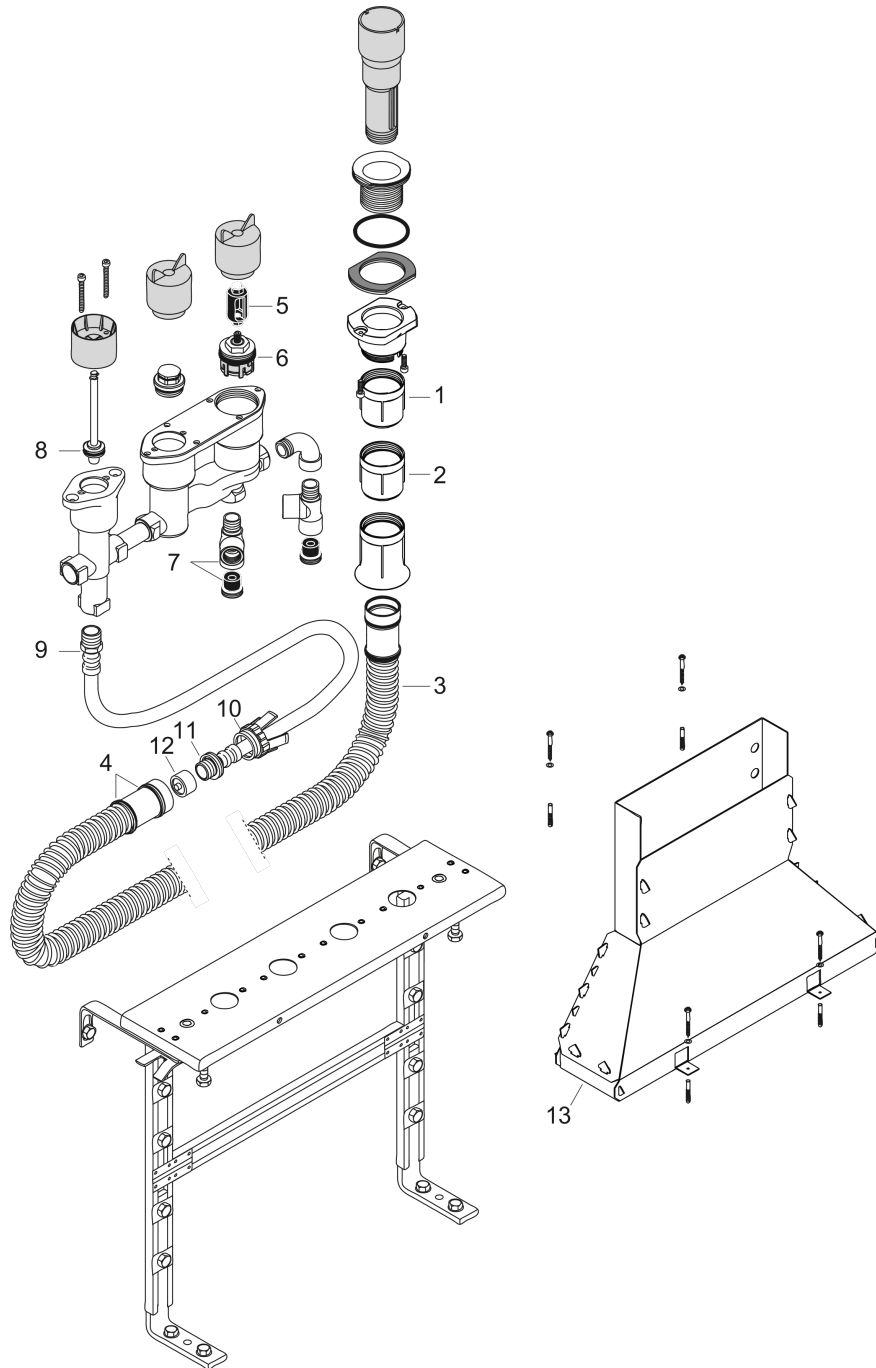

Basic set for 4-hole tile mounted thermostatic bath mixer

Surfaces: n.a. Article Number: 15483180

Description

product features

- maximum pull-out length of hand shower: 1.10 m
- connection dimension: DN15

Product image

Scale drawing

Basic set for 4-hole tile mounted thermostatic bath mixer
 Surfaces: n.a. Article Number: **15483180**

Exploded Drawing

Year of production: >10/17

Basic set for 4-hole tile mounted thermostatic bath mixerSurfaces: n.a. Article Number: **15483180****Spare part list**

Year of production: >10/17

Pos.	Description	Article Number	Price	PU
1	sleeve	98806000	-	1
2	guide tube	98807000	-	1
3	Secuflex hose 2,25 m	94108000	-	1
4	O-ring 35x3	98435000	-	1
5	adapter for handle	97409000	-	1
6	cartridge Duostop	96262000	-	1
7	connection angel	97655000	-	1
8	O-ring 20x2,5	92602000	-	1
9	pressure hose	94174000	-	1
10	expended nut for Secuflex	96074000	-	1
11	O-ring 27x2,5	98149000	-	1
12	plug	97568000	-	1
13	Secuflexbox	28389000	-	1