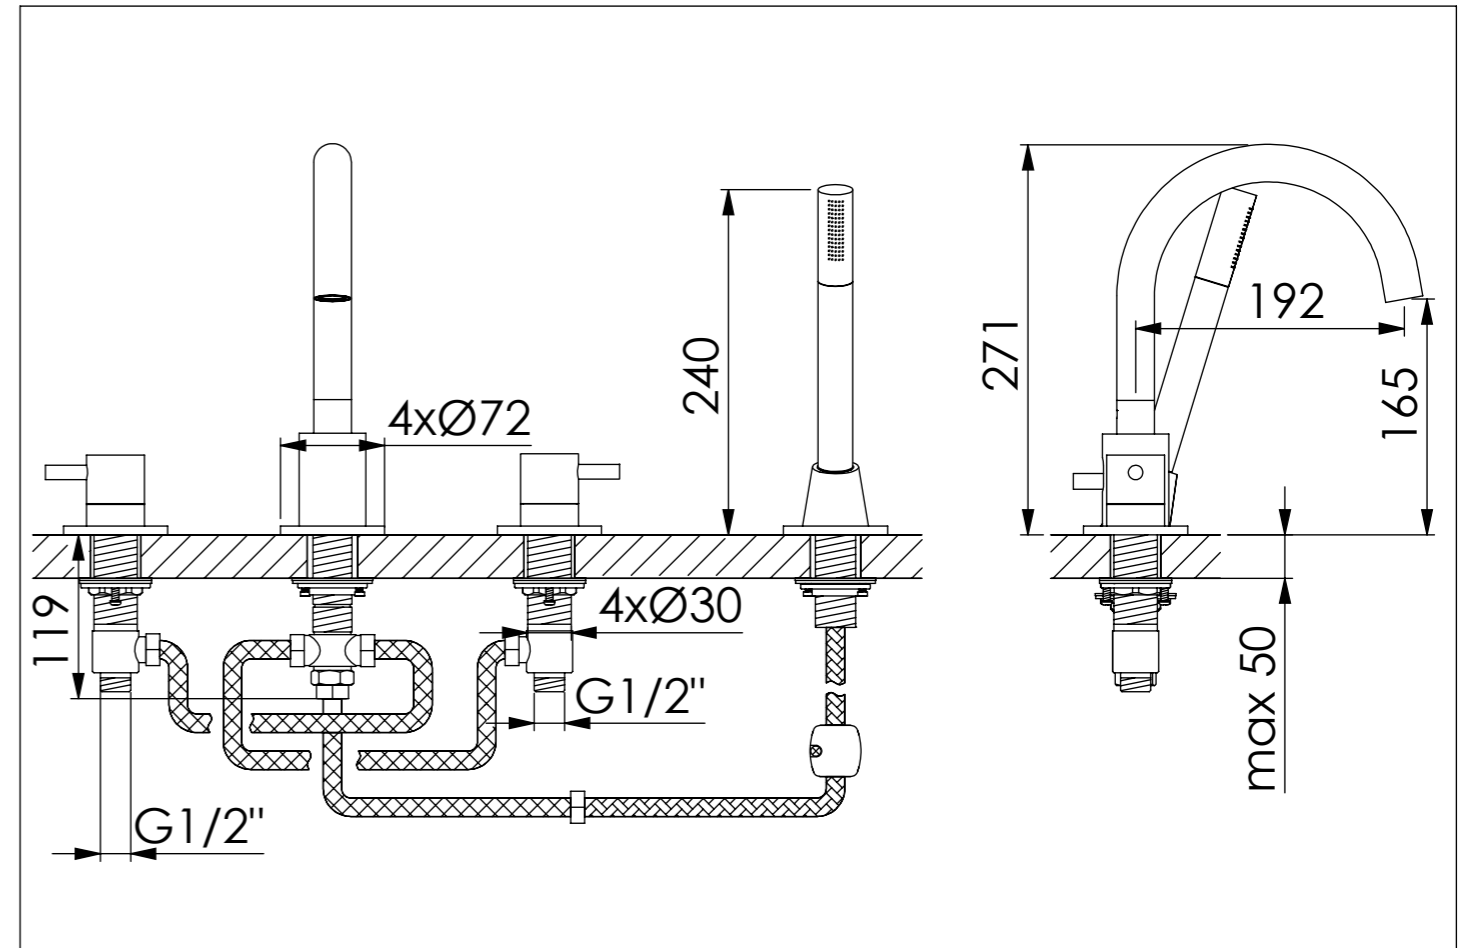

Technische Zeichnung / technical drawing