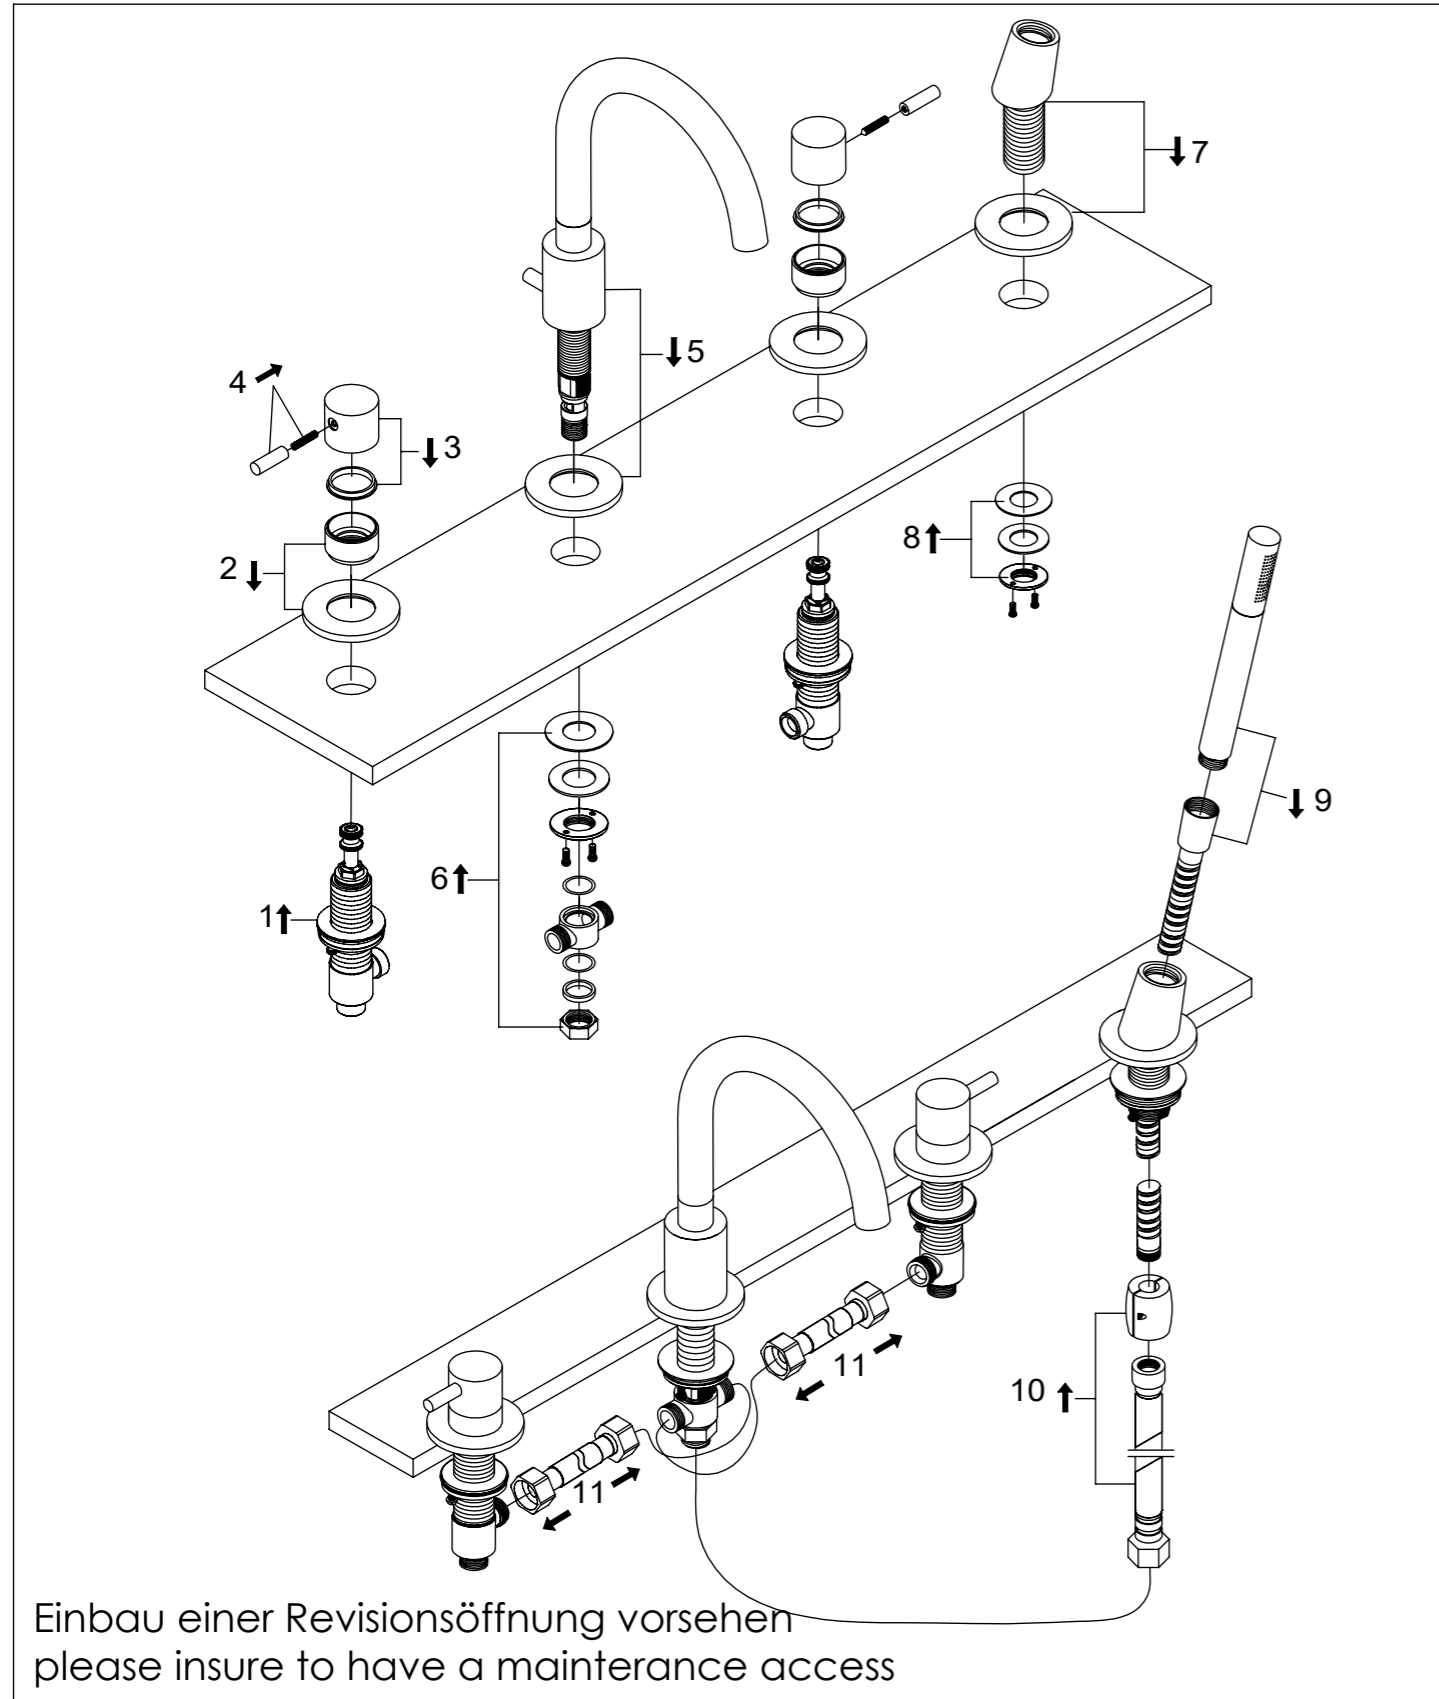

STEINBERG

4-LOCH WANNENRAND-ARMATUR

4-hole deck mounted bath mixer
Art.Nr. 100 2400 S

Installation / Installation