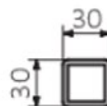

ONE K 30x30

Profile

L [mm]	270	295	330	360
[w]	200	300	400	600

ONE-C-200

ONE-C-300

ONE-C-400

ONE-C-600