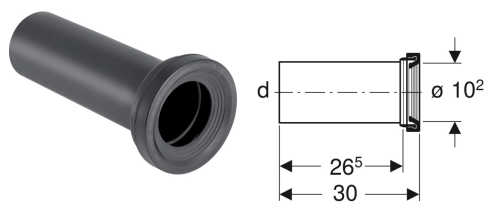

Geberit straight connector set for WC

Example image

Application purposes

- For connecting floor-standing WCs to wall drains
- For connecting wall-hung WCs

Technical data

Product material

PE-HD

Scope of delivery

- Straight connector made of PE-HD, \varnothing 90 mm
- Sleeve made of EPDM, \varnothing 122 mm

Art. no.	DN	d, \varnothing	arc
131.083.16.1	90	90 mm	0°