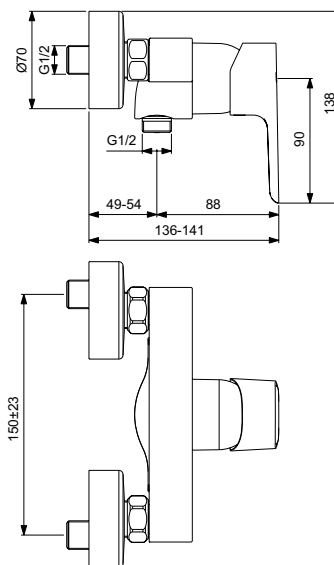

SHOWER MIXERS

Ceraplan III

Article-No.: B0716AA

Exposed shower mixer without accessories

38 mm cartridge FirmaFlow® ISI with hot water limiter, with Click technology; Temperature limiter – integrated in the cartridge; Brass cast body; Metal handle with red and blue colour indication - printed on handle; Plastic escutcheons on S-Connection; Check valve; Comply with EN817

Colour: AA - Chrome

Features:

· EKO

More product details:

Mounting:	Exposed
Operation Type:	Single Lever
Accreditations:	DIN EN 817;DIN 4109 Gruppe 1
Operation Pressure (bar):	3
Flow Rate (litre):	13
Tap Holes:	0
Net Weight (kg):	1.76
Material:	Chrome plated brass
Height (mm):	138
Depth (mm):	141
Certificate Number:	EN 817