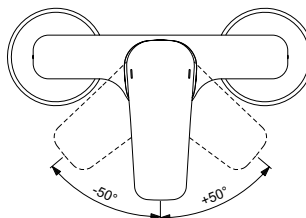

SHOWER MIXERS

Ceraplan III

Article-No.: B0716AA

Exposed shower mixer without accessories

38 mm cartridge FirmaFlow® ISI with hot water limiter, with Click technology; Temperature limiter – integrated in the cartridge; Brass cast body; Metal handle with red and blue colour indication - printed on handle; Plastic escutcheons on S-Connection; Check valve; Comply with EN817

Colour: AA - Chrome

Features:

· EKO

More product details:

Mounting:	Exposed
Operation Type:	Single Lever
Accreditations:	DIN EN 817;DIN 4109 Gruppe 1
Operation Pressure (bar):	3
Flow Rate (litre):	13
Tap Holes:	0
Net Weight (kg):	1.76
Material:	Chrome plated brass
Height (mm):	138
Depth (mm):	141
Certificate Number:	EN 817