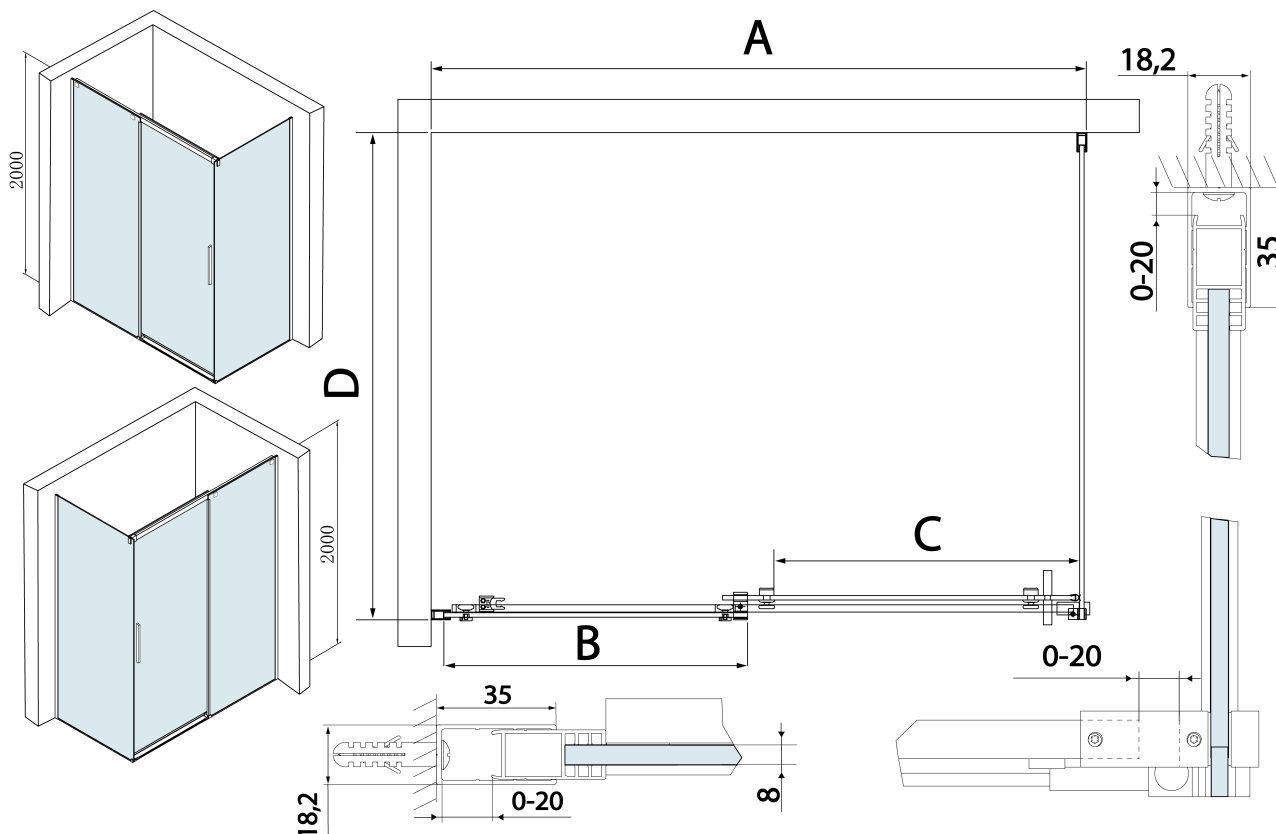

# Produktový list

Objednací kód: **TL1010-5002**

**THRON LINE SQUARE** čtvercový sprchový kout  
1000x1000mm, hranaté pojezdy

MODEL	A	B	C	D
TL1070-500x	990-1020	458mm	396mm	680-695
TL1080-500x	990-1020	458mm	396mm	780-795
TL1090-500x	990-1020	458mm	396mm	880-895
TL1010-500x	990-1020	458mm	396mm	980-995
TL1170-500x	1090-1110	508mm	446mm	680-695
TL1180-500x	1090-1110	508mm	446mm	780-795
TL1190-500x	1090-1110	508mm	446mm	880-895
TL1110-500x	1090-1110	508mm	446mm	980-995
TL1270-500x	1190-1210	558mm	496mm	680-695
TL1280-500x	1190-1210	558mm	496mm	780-795
TL1290-500x	1190-1210	558mm	496mm	880-895
TL1210-500x	1190-1210	558mm	496mm	980-995
TL1370-500x	1290-1310	608mm	546mm	680-695
TL1380-500x	1290-1310	608mm	546mm	780-795

MODEL	A	B	C	D
TL1390-500x	1290-1310	608mm	546mm	880-895
TL1310-500x	1290-1310	608mm	546mm	980-995
TL1470-500x	1390-1410	658mm	596mm	680-695
TL1480-500x	1390-1410	658mm	596mm	780-795
TL1490-500x	1390-1410	658mm	596mm	880-895
TL1410-500x	1390-1410	658mm	596mm	980-995
TL1570-500x	1490-1510	708mm	646mm	680-695
TL1580-500x	1490-1510	708mm	646mm	780-795
TL1590-500x	1490-1510	708mm	646mm	880-895
TL1510-500x	1490-1510	708mm	646mm	980-995
TL1670-500x	1590-1610	808mm	646mm	680-695
TL1680-500x	1590-1610	808mm	646mm	780-795
TL1690-500x	1590-1610	808mm	646mm	880-895
TL1610-500x	1590-1610	808mm	646mm	980-995