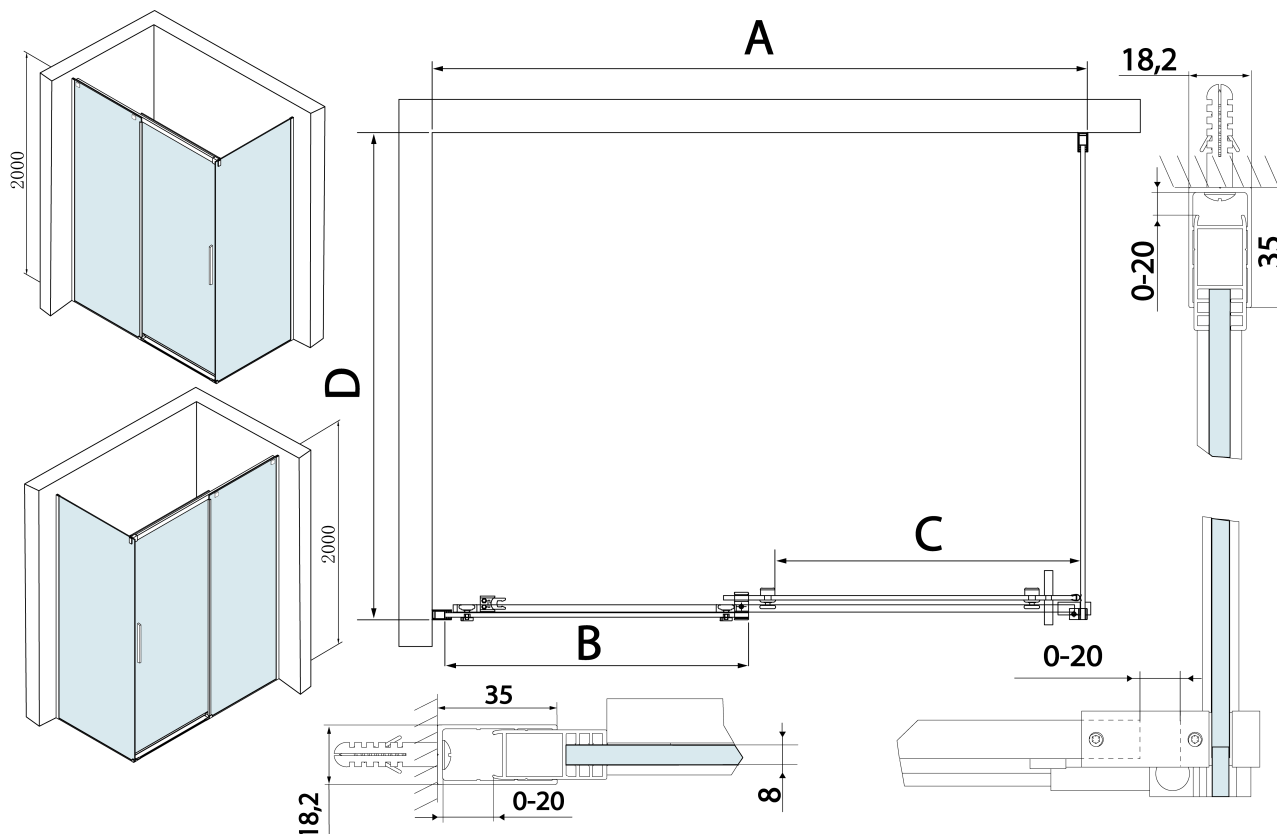

Produktový list

Objednací kód: **TL1010-5005**

THRON LINE ROUND čtvercový sprchový kout
1000x1000mm, kulaté pojezdy

MODEL	A	B	C	D
TL1070-500x	990-1020	458mm	396mm	680-695
TL1080-500x	990-1020	458mm	396mm	780-795
TL1090-500x	990-1020	458mm	396mm	880-895
TL1010-500x	990-1020	458mm	396mm	980-995
TL1170-500x	1090-1110	508mm	446mm	680-695
TL1180-500x	1090-1110	508mm	446mm	780-795
TL1190-500x	1090-1110	508mm	446mm	880-895
TL1110-500x	1090-1110	508mm	446mm	980-995
TL1270-500x	1190-1210	558mm	496mm	680-695
TL1280-500x	1190-1210	558mm	496mm	780-795
TL1290-500x	1190-1210	558mm	496mm	880-895
TL1210-500x	1190-1210	558mm	496mm	980-995
TL1370-500x	1290-1310	608mm	546mm	680-695
TL1380-500x	1290-1310	608mm	546mm	780-795

MODEL	A	B	C	D
TL1390-500x	1290-1310	608mm	546mm	880-895
TL1310-500x	1290-1310	608mm	546mm	980-995
TL1470-500x	1390-1410	658mm	596mm	680-695
TL1480-500x	1390-1410	658mm	596mm	780-795
TL1490-500x	1390-1410	658mm	596mm	880-895
TL1410-500x	1390-1410	658mm	596mm	980-995
TL1570-500x	1490-1510	708mm	646mm	680-695
TL1580-500x	1490-1510	708mm	646mm	780-795
TL1590-500x	1490-1510	708mm	646mm	880-895
TL1510-500x	1490-1510	708mm	646mm	980-995
TL1670-500x	1590-1610	808mm	646mm	680-695
TL1680-500x	1590-1610	808mm	646mm	780-795
TL1690-500x	1590-1610	808mm	646mm	880-895
TL1610-500x	1590-1610	808mm	646mm	980-995