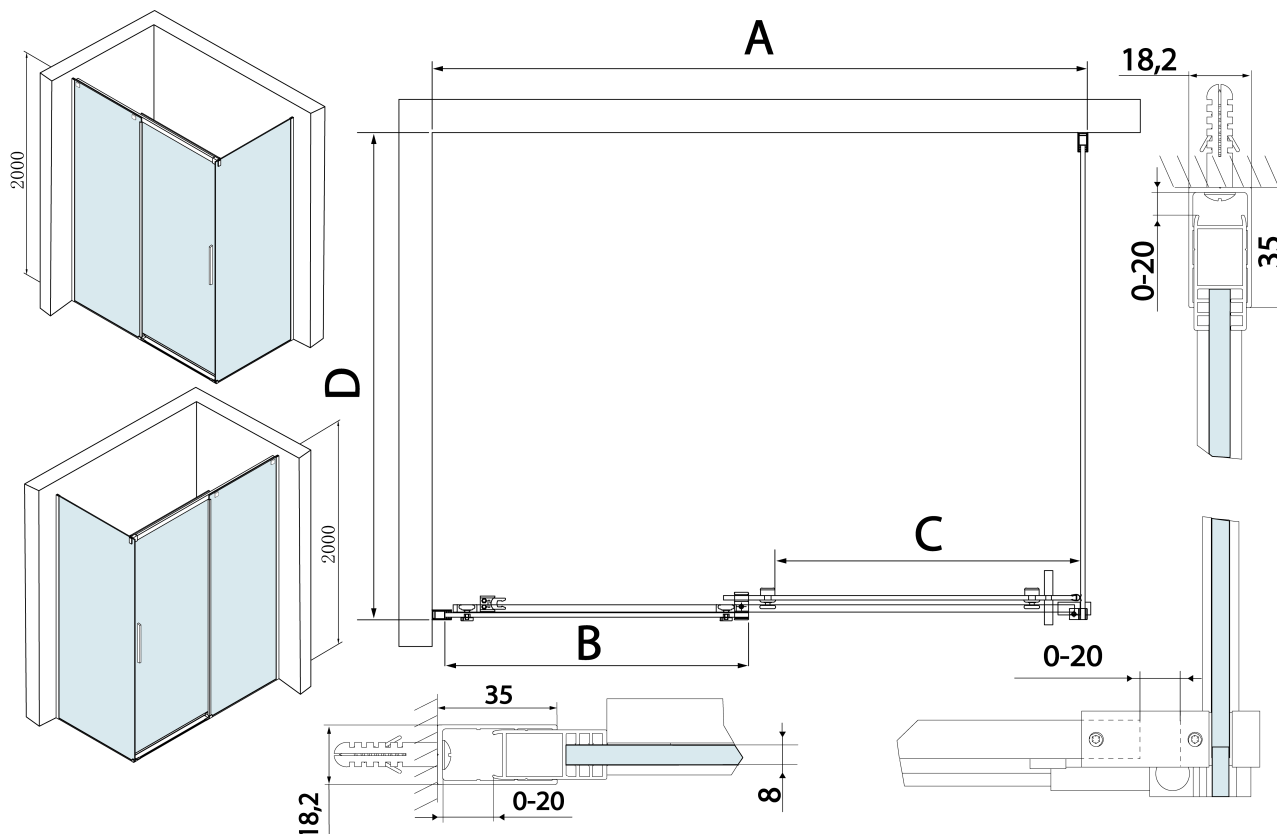

Produktový list

Objednací kód: **TL1080-5005**

THRON LINE ROUND obdélníkový sprchový kout
1000x800mm, kulaté pojezdy

MODEL	A	B	C	D
TL1070-500x	990-1020	458mm	396mm	680-695
TL1080-500x	990-1020	458mm	396mm	780-795
TL1090-500x	990-1020	458mm	396mm	880-895
TL1010-500x	990-1020	458mm	396mm	980-995
TL1170-500x	1090-1110	508mm	446mm	680-695
TL1180-500x	1090-1110	508mm	446mm	780-795
TL1190-500x	1090-1110	508mm	446mm	880-895
TL1110-500x	1090-1110	508mm	446mm	980-995
TL1270-500x	1190-1210	558mm	496mm	680-695
TL1280-500x	1190-1210	558mm	496mm	780-795
TL1290-500x	1190-1210	558mm	496mm	880-895
TL1210-500x	1190-1210	558mm	496mm	980-995
TL1370-500x	1290-1310	608mm	546mm	680-695
TL1380-500x	1290-1310	608mm	546mm	780-795

MODEL	A	B	C	D
TL1390-500x	1290-1310	608mm	546mm	880-895
TL1310-500x	1290-1310	608mm	546mm	980-995
TL1470-500x	1390-1410	658mm	596mm	680-695
TL1480-500x	1390-1410	658mm	596mm	780-795
TL1490-500x	1390-1410	658mm	596mm	880-895
TL1410-500x	1390-1410	658mm	596mm	980-995
TL1570-500x	1490-1510	708mm	646mm	680-695
TL1580-500x	1490-1510	708mm	646mm	780-795
TL1590-500x	1490-1510	708mm	646mm	880-895
TL1510-500x	1490-1510	708mm	646mm	980-995
TL1670-500x	1590-1610	808mm	646mm	680-695
TL1680-500x	1590-1610	808mm	646mm	780-795
TL1690-500x	1590-1610	808mm	646mm	880-895
TL1610-500x	1590-1610	808mm	646mm	980-995