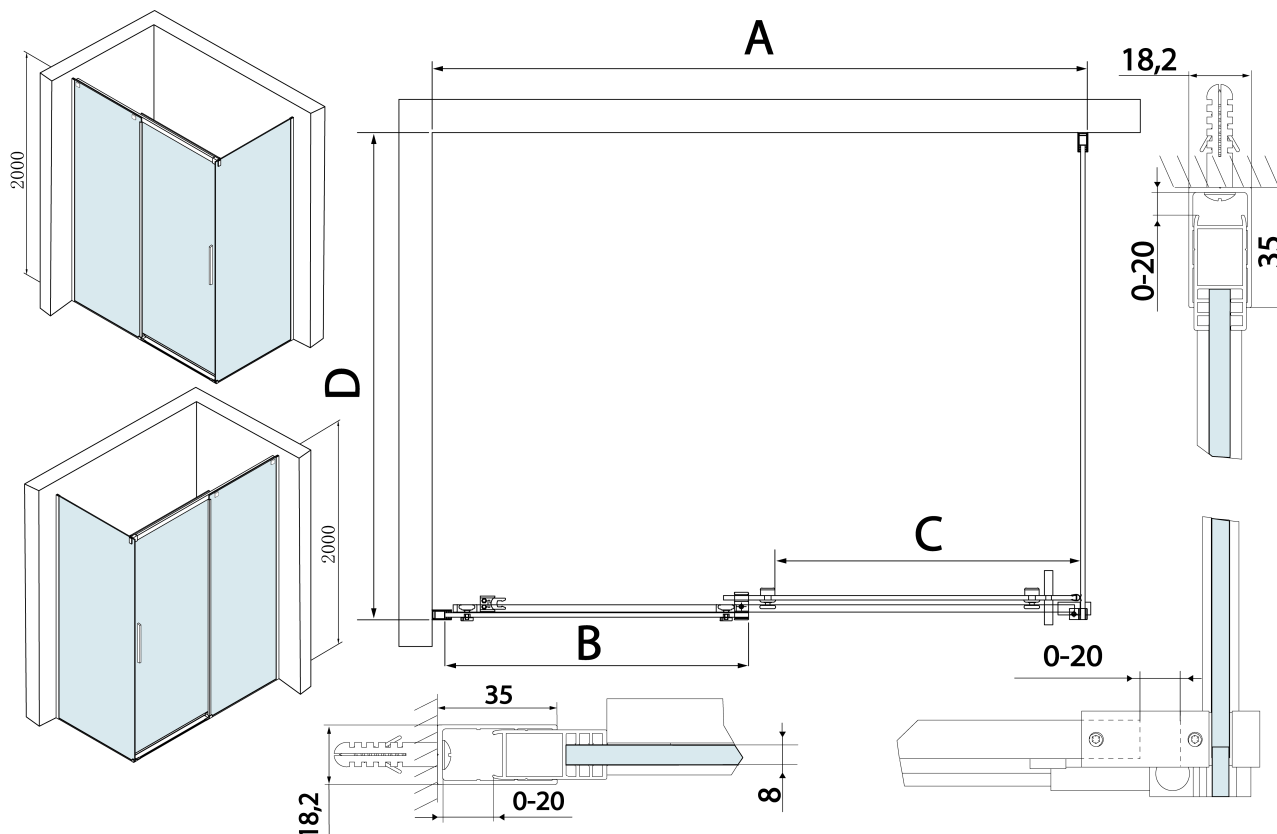

# Produktový list

Objednací kód: **TL1110-5002**

**THRON LINE SQUARE** obdélníkový sprchový kout  
1100x1000mm, hranaté pojezdy

MODEL	A	B	C	D
TL1070-500x	990-1020	458mm	396mm	680-695
TL1080-500x	990-1020	458mm	396mm	780-795
TL1090-500x	990-1020	458mm	396mm	880-895
TL1010-500x	990-1020	458mm	396mm	980-995
TL1170-500x	1090-1110	508mm	446mm	680-695
TL1180-500x	1090-1110	508mm	446mm	780-795
TL1190-500x	1090-1110	508mm	446mm	880-895
TL1110-500x	1090-1110	508mm	446mm	980-995
TL1270-500x	1190-1210	558mm	496mm	680-695
TL1280-500x	1190-1210	558mm	496mm	780-795
TL1290-500x	1190-1210	558mm	496mm	880-895
TL1210-500x	1190-1210	558mm	496mm	980-995
TL1370-500x	1290-1310	608mm	546mm	680-695
TL1380-500x	1290-1310	608mm	546mm	780-795

MODEL	A	B	C	D
TL1390-500x	1290-1310	608mm	546mm	880-895
TL1310-500x	1290-1310	608mm	546mm	980-995
TL1470-500x	1390-1410	658mm	596mm	680-695
TL1480-500x	1390-1410	658mm	596mm	780-795
TL1490-500x	1390-1410	658mm	596mm	880-895
TL1410-500x	1390-1410	658mm	596mm	980-995
TL1570-500x	1490-1510	708mm	646mm	680-695
TL1580-500x	1490-1510	708mm	646mm	780-795
TL1590-500x	1490-1510	708mm	646mm	880-895
TL1510-500x	1490-1510	708mm	646mm	980-995
TL1670-500x	1590-1610	808mm	646mm	680-695
TL1680-500x	1590-1610	808mm	646mm	780-795
TL1690-500x	1590-1610	808mm	646mm	880-895
TL1610-500x	1590-1610	808mm	646mm	980-995